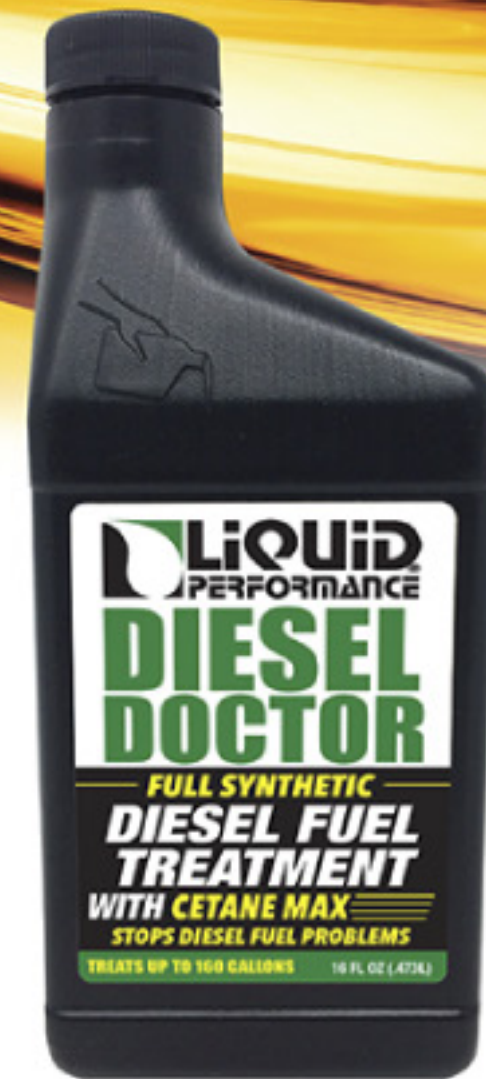

4 oz. PN-0765

16 oz. PN-0854

32 oz. PN-0764

1 Gallon PN-0819

DIESEL DOCTOR WITH **CETANE MAX**

FULL SYNTHETIC DIESEL FUEL TREATMENT

1 Gallon PN-0828

32 oz. PN-0827

16 oz. PN-0826

4 oz. PN-0824

LED LINKABLE 46 INCH SHOP LIGHT
 5,000 & 10,000 LUMEN SETTINGS
 GARAGE | SHOP | LAUNDRY ROOM | BASEMENT | ATTIC | BARN | SHED | & MORE

2 LIGHTS IN ONE!
 UNIQUE HIGH / LOW TOGGLE SWITCH SETTINGS
 HIGH / 10,000 lumens
 LOW / 5,000 lumens

Uses 50 watts / 5,000 lumens | Uses 100 watts / 10,000 lumens | 5,000 & 10,000 lumen settings | 50,000 hours | 22.5 years life based on average use

LED LINKABLE 46 INCH SHOP LIGHT

Application: Indoor
 Mounting: Flush Mount
 Cable: 6' (1.8m)
 Certifications: ETL, UL, Energy Star (pending)
 Weight: 2.04 lb (0.92kg)