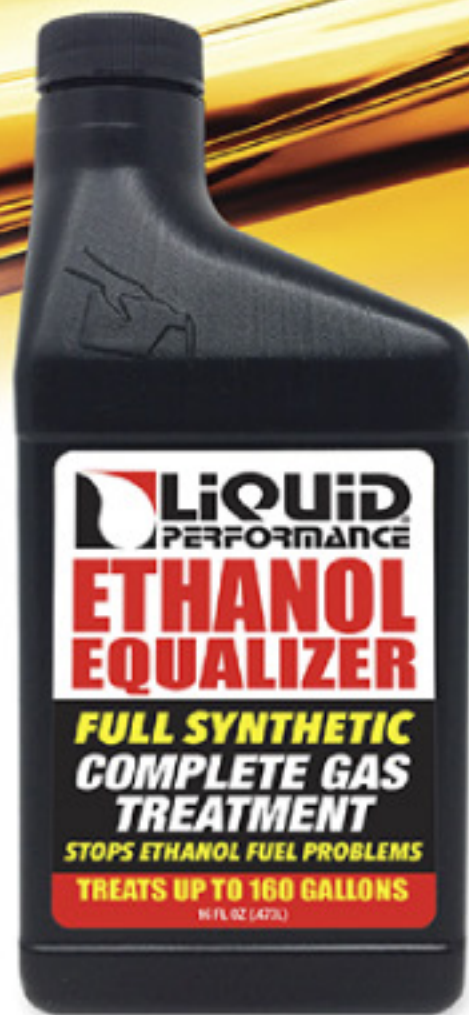

4 oz. PN-0765

16 oz. PN-0854

32 oz. PN-0764

1 Gallon PN-0819

DIESEL DOCTOR WITH **CETANE MAX**

FULL SYNTHETIC DIESEL FUEL TREATMENT

1 Gallon PN-0828

32 oz. PN-0827

16 oz. PN-0826

4 oz. PN-0824

LED LINKABLE 46 INCH SHOP LIGHT
 5,000 & 10,000 LUMEN SETTINGS
 GARAGE | SHOP | LAUNDRY ROOM | BASEMENT | ATTIC | BARN | SHED | & MORE

2 LIGHTS IN ONE!
 UNIQUE HIGH / LOW TOGGLE SWITCH SETTINGS
 HIGH / 10,000 lumens
 LOW / 5,000 lumens