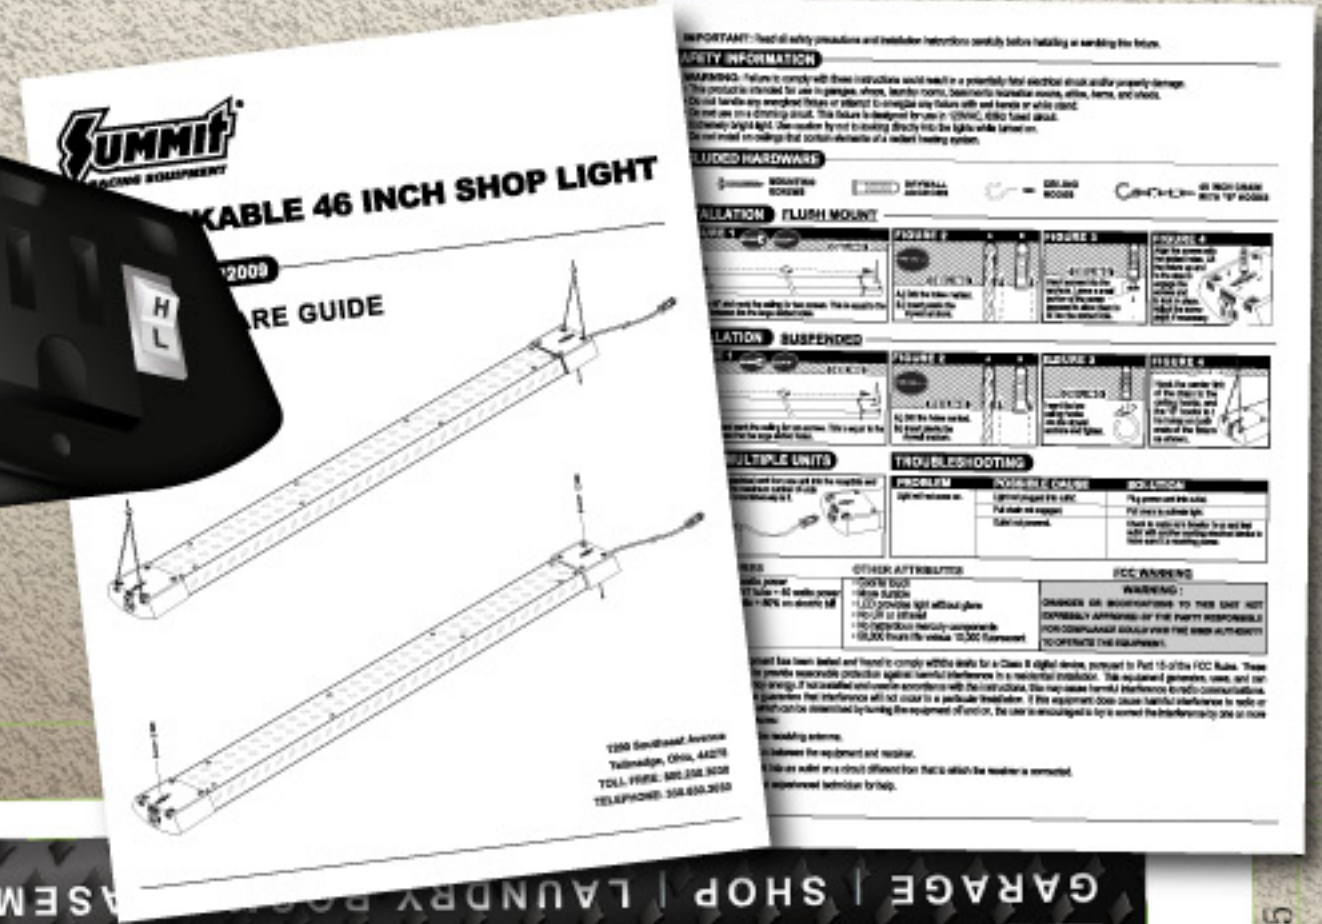

16 oz. PN-0826

4 oz. PN-0824

LED LINKABLE 46 INCH SHOP LIGHT
 5,000 & 10,000 LUMEN SETTINGS
 GARAGE | SHOP | LAUNDRY ROOM | BASEMENT | ATTIC | BARN | SHED | & MORE

2 LIGHTS IN ONE!
 UNIQUE HIGH / LOW TOGGLE SWITCH SETTINGS
 HIGH / 10,000 lumens
 LOW / 5,000 lumens

Uses 50 watts / 5,000 lumens | Uses 100 watts / 10,000 lumens | 5,000 & 10,000 lumen settings | 50,000 hours | 22.5 years life based on average use

LED LINKABLE 46 INCH SHOP LIGHT

Application: Indoor
 Mounting: Flush Mount
 Cable: 6' (1.8m)
 Certifications: ETL, UL, Energy Star (pending)
 Weight: 2.04 lb (0.92kg)