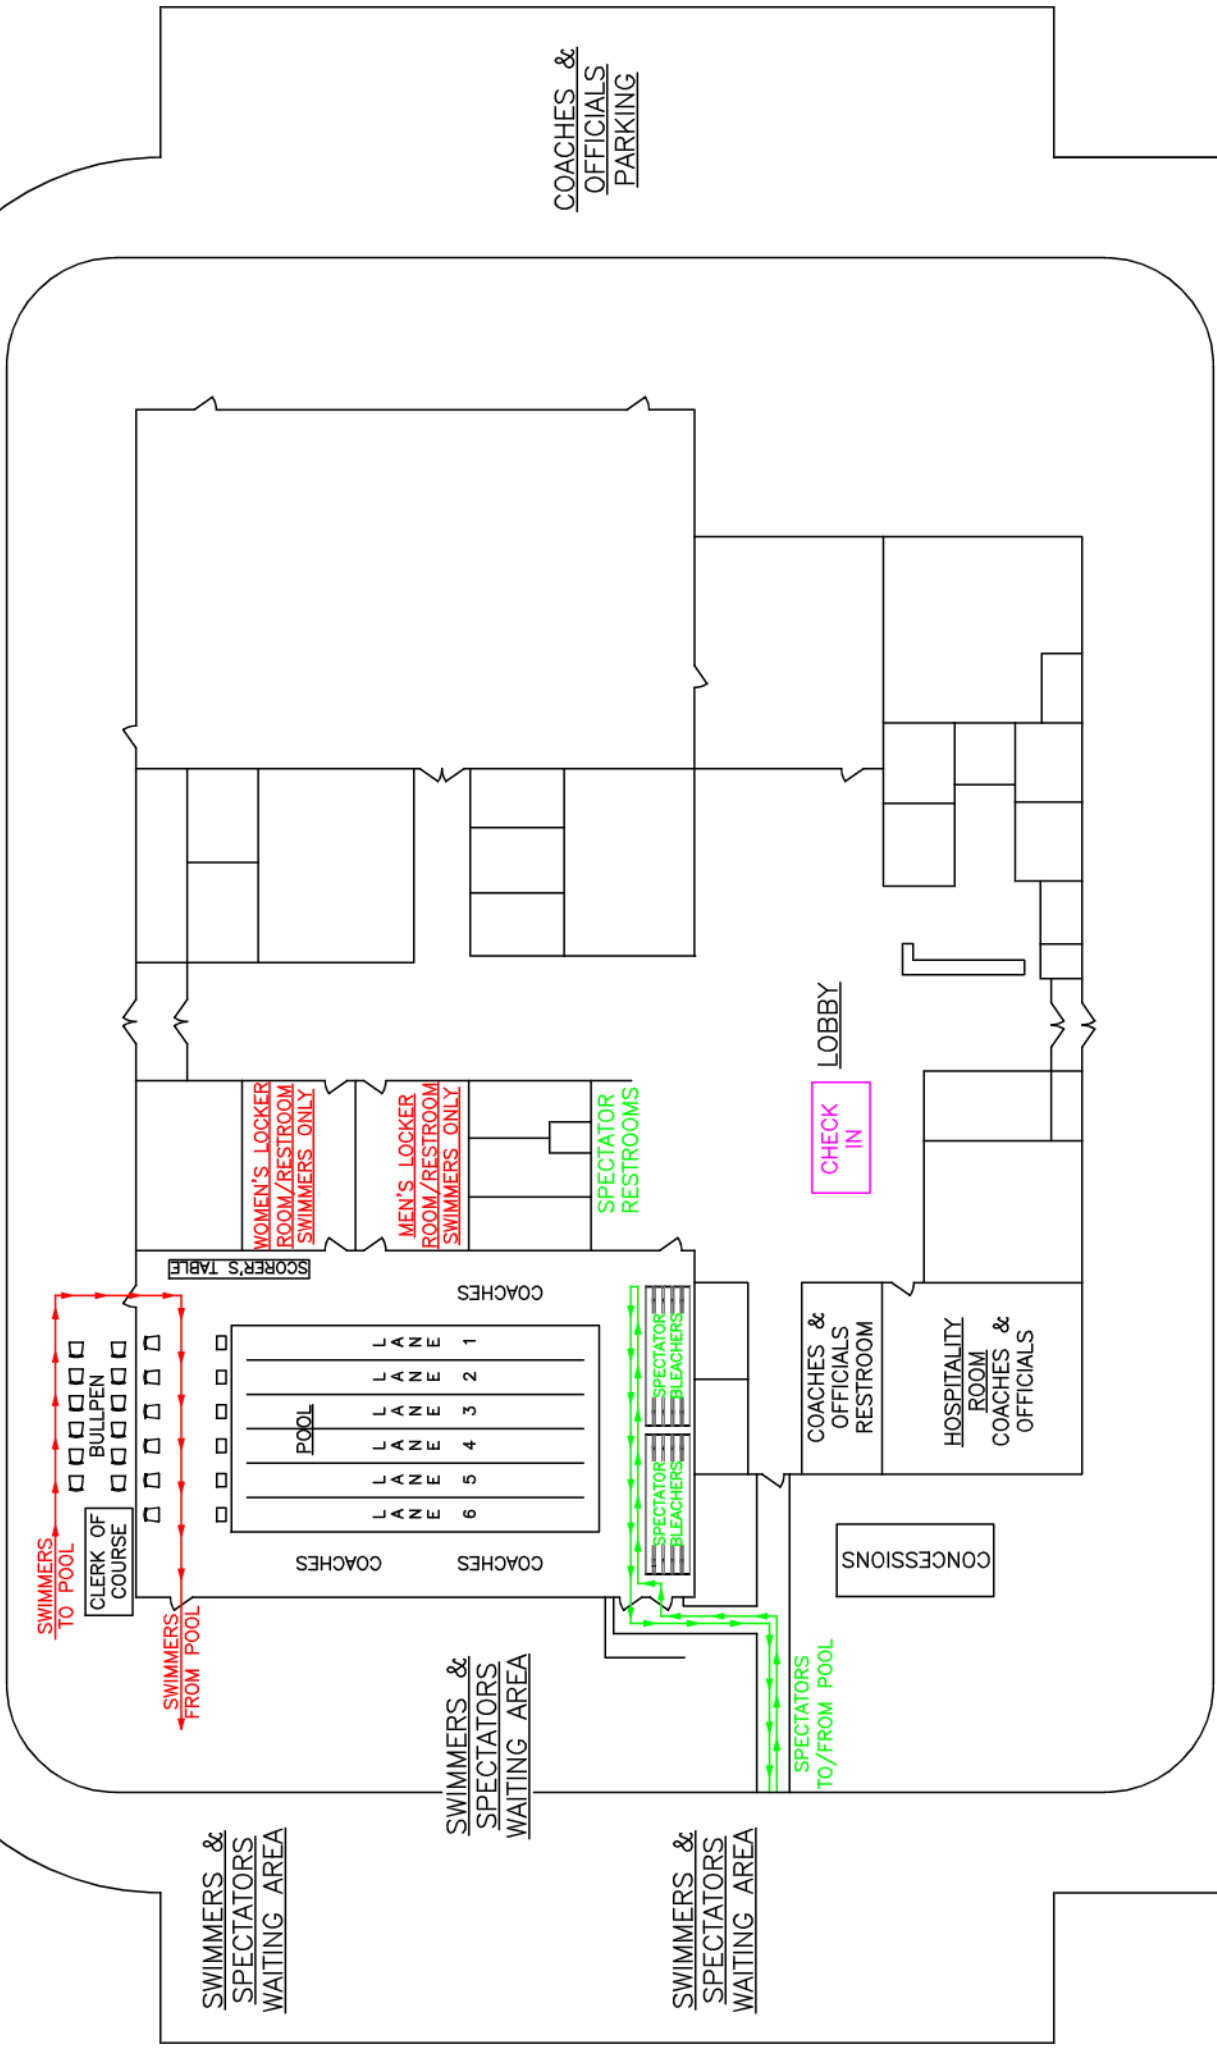

Western Sussex Boys & Girls Club
310 Virginia Avenue
Seaford, DE 19973

COACHES & OFFICIALS PARKING

COACHES & OFFICIALS PARKING

MAIN PARKING LOT

SWIMMERS TO POOL
CLERK OF COURSE
BULLPEN
SWIMMERS FROM POOL

SWIMMERS & SPECTATORS WAITING AREA

SWIMMERS & SPECTATORS WAITING AREA

SWIMMERS & SPECTATORS WAITING AREA

SPECTATORS TO/FROM POOL

COACHES & OFFICIALS RESTROOM

HOSPITALITY ROOM COACHES & OFFICIALS

CONCESSIONS

LOBBY

CHECK IN

SPECTATOR RESTROOMS

WOMEN'S LOCKER ROOM/RESTROOM SWIMMERS ONLY

MEN'S LOCKER ROOM/RESTROOM SWIMMERS ONLY

COACHES

COACHES

LANE 1
LANE 2
LANE 3
LANE 4
LANE 5
LANE 6

POOL

SCORER'S TABLE

SPECTATOR BLEACHERS
SPECTATOR BLEACHERS