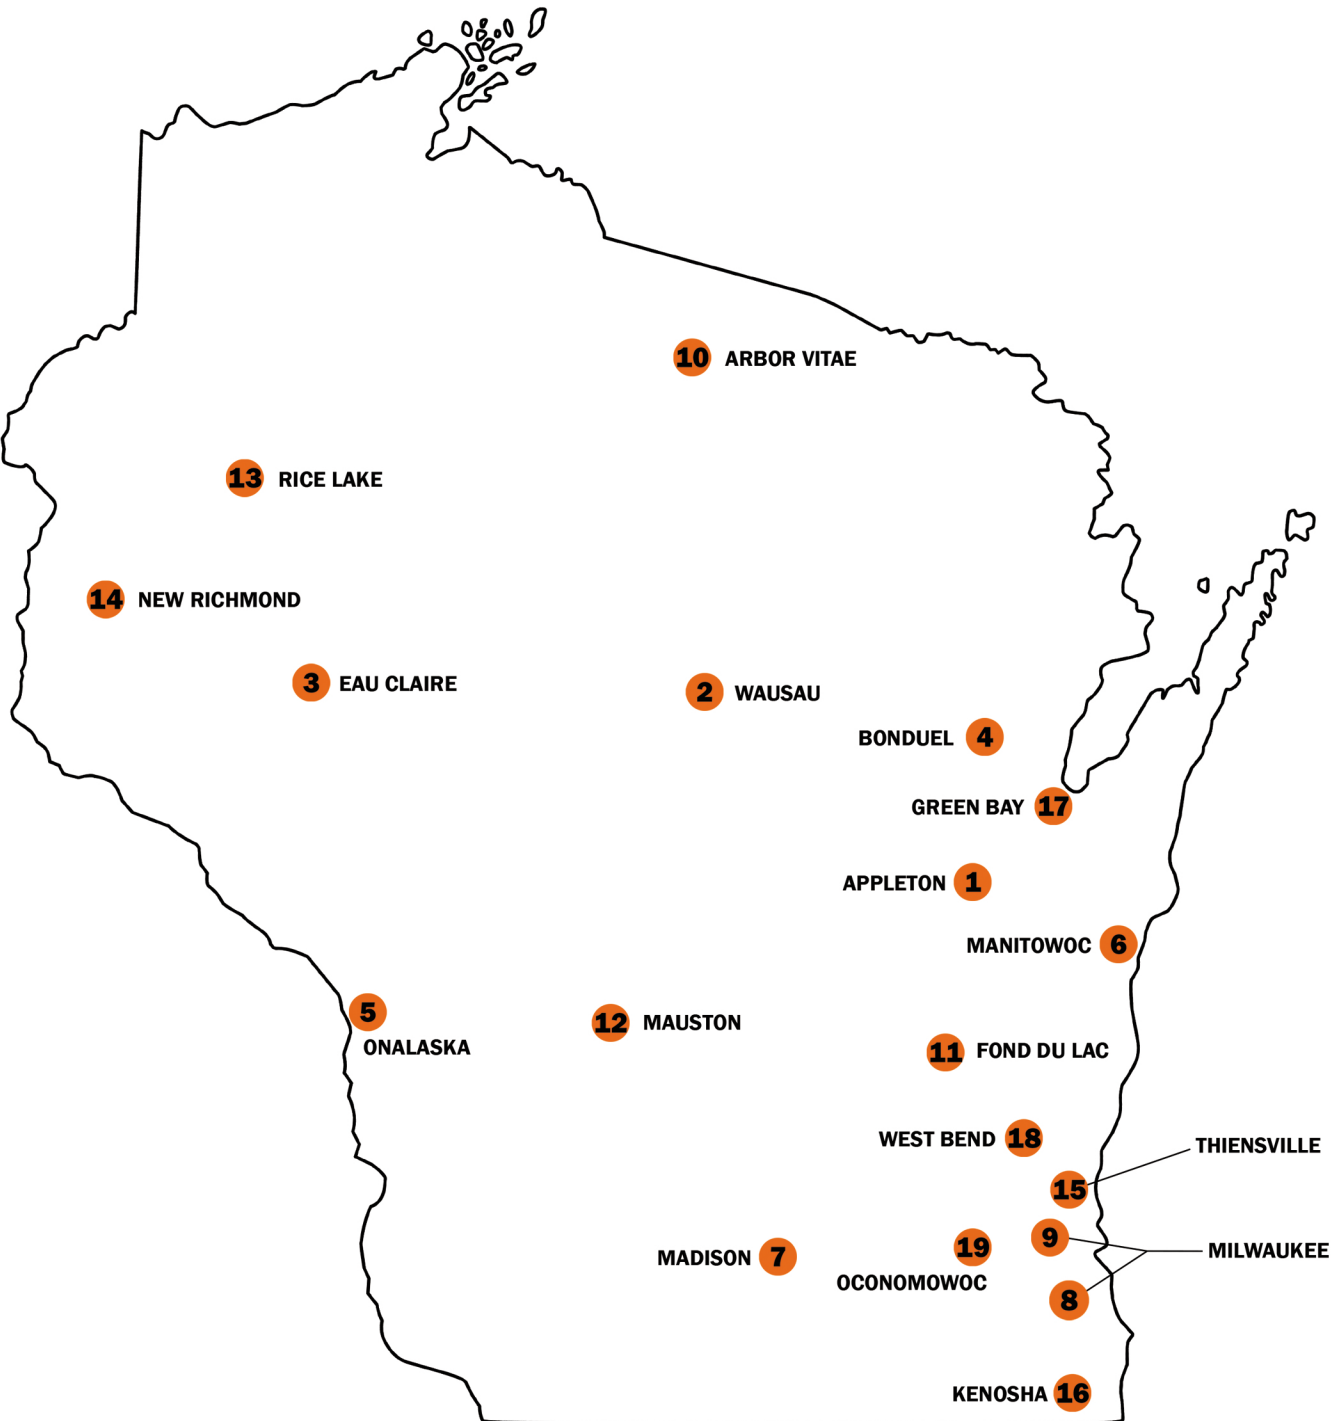

RIDE WISCONSIN CHALLENGE 2026

#	DEALERSHIP	✓
1	Appleton H-D	
2	Bull Falls H-D	
3	Chippewa Falls H-D	
4	Doc's H-D of Shawano County	
5	Great River H-D	
6	Harbor Town H-D	
7	H-D of Madison	
8	House of H-D	
9	Milwaukee H-D	
10	Northwoods H-D	
11	Open Road H-D	
12	Reel Brothers H-D	
13	Rice Lake H-D	
14	St. Croix H-D	
15	Suburban Motors H-D	
16	Uke's H-D	
17	Vandervest H-D of Green Bay	
18	West Bend H-D	
19	Wisconsin H-D	