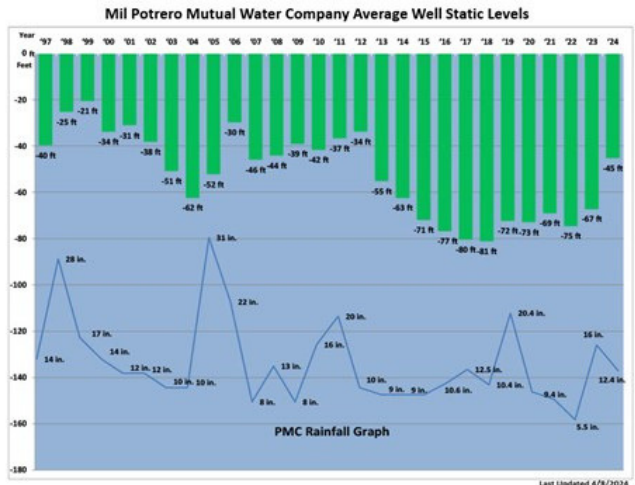

WE NEED YOUR VOTE!

PLEASE VOTE!

Office Hours
Monday - Friday
8:00AM - 4:30PM
661-242-3230
MPMWC.COM

Please Use Water Wisely

We live in an area that has previously faced severe drought conditions and strict water conservation. After a couple of years of good precipitation, the MPMWC Board of Directors' has moved our water conservation guidelines from Moderately Restricted to Normal Water Supply Condition. Our PMC aquifer is the only water source we have and is not a limitless supply of water. The Water Company asks our PMC residents to continue to conserve. We greatly appreciate your continued efforts to preserve our precious water source! Below are our wells' static levels, with precipitation history. It can take up to a year and a half to three years to recharge our aquifer water levels after an abundant winter!