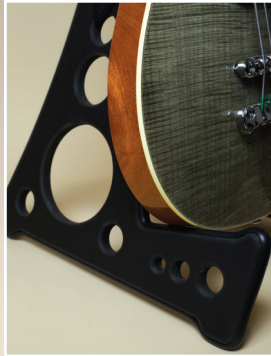

# THE X FACTOR OF MUSICAL ACCESSORIES

**Designed for exceptional stability  
and incredible ease of use.**

The Amazing X Stand has a unique look that utilizes a hinged "X" format design. It's incredibly easy to setup or transport while durable enough to prevent damage to a stringed instrument like a guitar or banjo.

The top of the Amazing X Stand secures the neck of the instrument while the rubber bumpers on the contact surfaces protect the edges of the instrument and keeps it from tipping. Made from the Black Diamond MDF with color through, it has an overall sleek look to match the design with a hand rubbed oil finish.

## For Most Stringed Instruments

- Unique "X" hinged design
- Protects edges of instruments
- Convenient to use & transport
- Durable structure
- An original RC Williams innovation

**Conserving players and their  
instruments for years to come.**