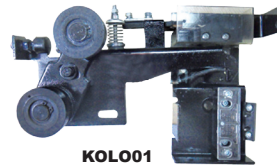

HQ.#	OEM.#	Description
KODV01		Frequency Conversion Door Vane
KODV02		Mechanical Door Vane
KODV03		Door Vane

HQ.#	OEM.#	Description
KOL001	MKG161-09	Door Lock(Right)
KOL002		Power Lock(Thin Type),Φ28
KOL003		Power Lock,Φ28

HQ.#	OEM.#	Description
KOSS01	740336 G01	Leveling Sensor,61U,61N,30S
KOSS02	713227 G01	Leveling Sensor,77U,77N,77S
KOSS03	86420G03	Leveling Sensor
KOSS04	KM773350G01	Leveling Sensor,BAR2000

HQ.#	OEM.#	Description
KOIB01	KM713856G21	Car Top Inspection Box

HQ.#	OEM.#	Description
KOOC01	ZK11070A0800027	Oil Box Square

HQ.#	OEM.#	Description
KOTT01	KM878240G01	Service Tool
KOTT02	KM713130G01	Decode Board

HQ.#	OEM.#	Description
KOEN01	KM950278G01	Encoder For KDL16L Inverter
KOEN02	KM1331189	Encoder For MX14 Motor
KOEN03	KM5002777	Encoder For MX14 Motor,TS5246N705