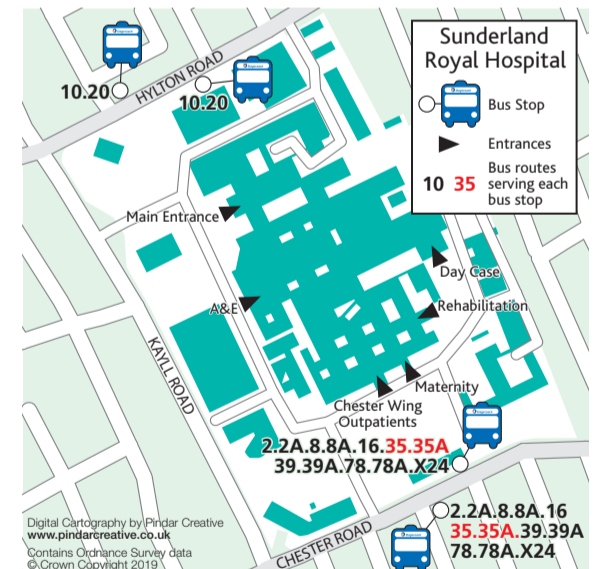

Buses to Royal Hospital

Routes	Bus stop
2, 2A, 39, 39A	7 24 39
8(GNE), 8A, 78, 78A	39
8(SC), 16	14 24 39
10	7 39 40
20	22 39 40
X24	22 26 39
35, 35A	8 14 25 39

GNE - Go North East SC - Stagecoach

Digital Cartography by Pindar Creative 12.9.19 www.pindarcreative.co.uk

Buses to Royal Hospital

Routes	Bus stop
2, 2A, 39, 39A	J
8, 8A, 78, 78A	K
35, 35A	M

You can catch a bus to Royal Hospital from the stops highlighted **RED**

Digital Cartography by Pindar Creative 12.9.19 www.pindarcreative.co.uk

Bus stops at the hospitals...

Sunderland Royal Hospital

South Tyneside District Hospital

How to get to Royal Hospital from South Tyneside

Direct buses to Sunderland City Centre

- 9
- 20
- 35*.35A*
- E1
- E2
- E6