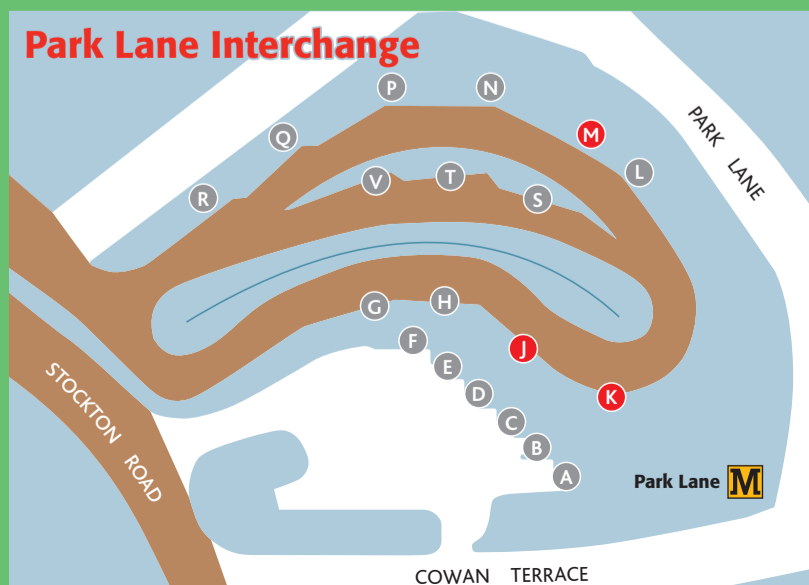

Buses to Royal Hospital

Routes	Bus stop
2, 2A, 39, 39A	7 24 39
8(GNE), 8A, 78, 78A	39
8(SC), 16	14 24 39
10	7 39 40
20	22 39 40
X24	22 26 39
35, 35A	8 14 25 39

GNE - Go North East SC - Stagecoach

Digital Cartography by Pindar Creative 12.9.19 www.pindarcreative.co.uk