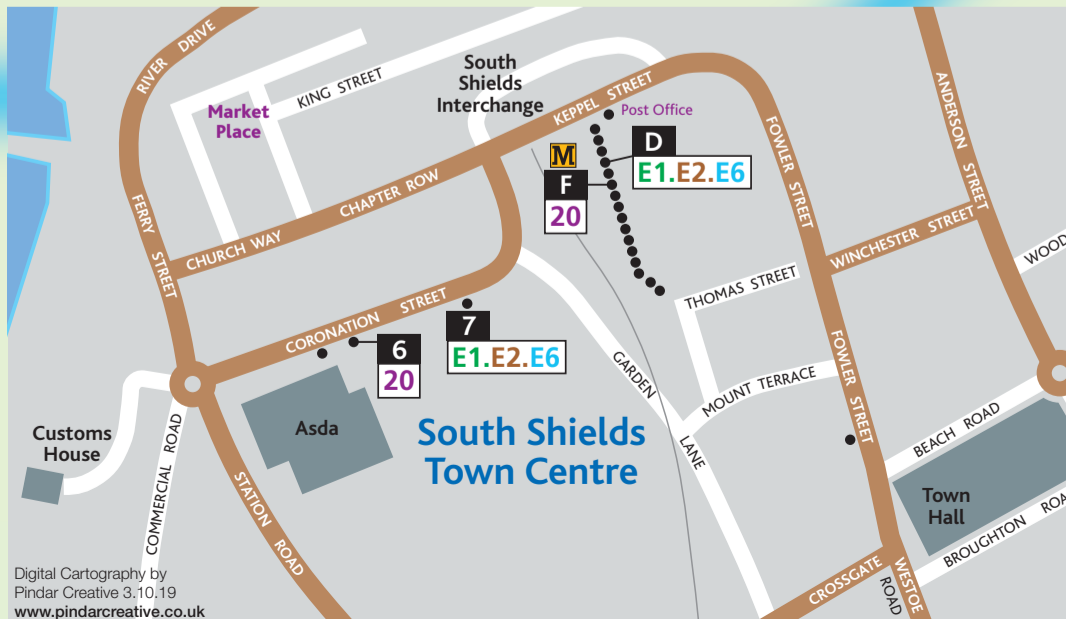

networkonetickets.co.uk
 0191 276 3706

Travel between South Tyneside and Sunderland with Stagecoach North East!

With Tyne & Wear tickets you can travel in South Shields, Sunderland and on connecting services (E1, E2 and E6) - all on just one ticket!

Buses to Royal Hospital

Routes	Bus stop
2, 2A, 39, 39A	J
8, 8A, 78, 78A	K
35, 35A	M

You can catch a bus to Royal Hospital from the stops highlighted **RED**

Digital Cartography by Pindar Creative 12.9.19 www.pindarcreative.co.uk

Bus stops at the hospitals...

Sunderland Royal Hospital

South Tyneside District Hospital

How to get to Royal Hospital from South Tyneside

Direct buses to Sunderland City Centre

- 9
- 20
- 35*.35A*
- E1
- E2
- E6

Direct buses to Royal Hospital

- 8
- Other buses
- 5

* continues to Royal Hospital

Routes	Destination	Bus stop
9	Boldon, Jarrow	R 17
20	Park Lane	N 8 13 26
20	South Shields	Q 15 18 29
35, 35A	Boldon, Downhill	T 16 19 28
E1, E2, E6	Park Lane	P 11
E1, E2, E6	South Shields	P 15 18