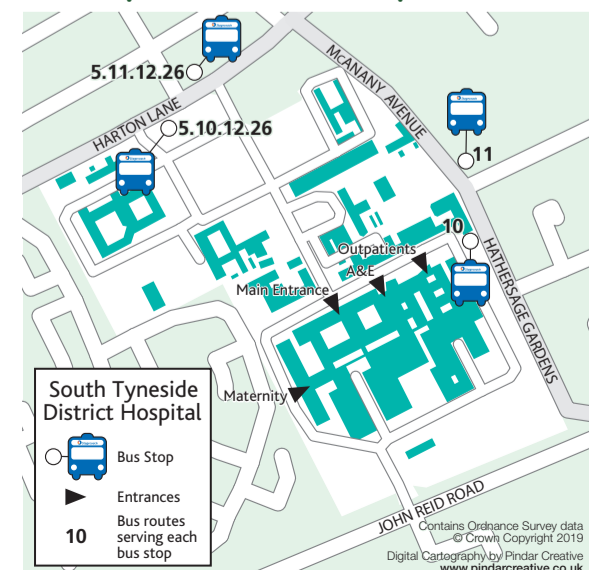

Buses to Royal Hospital

Routes	Bus stop
2, 2A, 39, 39A	7 24 39
8(GNE), 8A, 78, 78A	39
8(SC), 16	14 24 39
10	7 39 40
20	22 39 40
X24	22 26 39
35, 35A	8 14 25 39

GNE - Go North East SC - Stagecoach

Digital Cartography by Pindar Creative 12.9.19 www.pindarcreative.co.uk

Buses to Royal Hospital

Routes	Bus stop
2, 2A, 39, 39A	J
8, 8A, 78, 78A	K
35, 35A	M

You can catch a bus to Royal Hospital from the stops highlighted **RED**

Digital Cartography by Pindar Creative 12.9.19 www.pindarcreative.co.uk

Bus stops at the hospitals...

Sunderland Royal Hospital

South Tyneside District Hospital

How to get to Royal Hospital from South Tyneside

Direct buses to Sunderland City Centre

- 9
- 20
- 35*.35A*
- E1
- E2
- E6

Direct buses to Royal Hospital

- 8
- Other buses
- 5

* continues to Royal Hospital

Routes	Destination	Bus stop
9	Boldon, Jarrow	R 17
20	Park Lane	N 8 13 26
20	South Shields	Q 15 18 29
35, 35A	Boldon, Downhill	T 16 19 28
E1, E2, E6	Park Lane	P 11
E1, E2, E6	South Shields	P 15 18