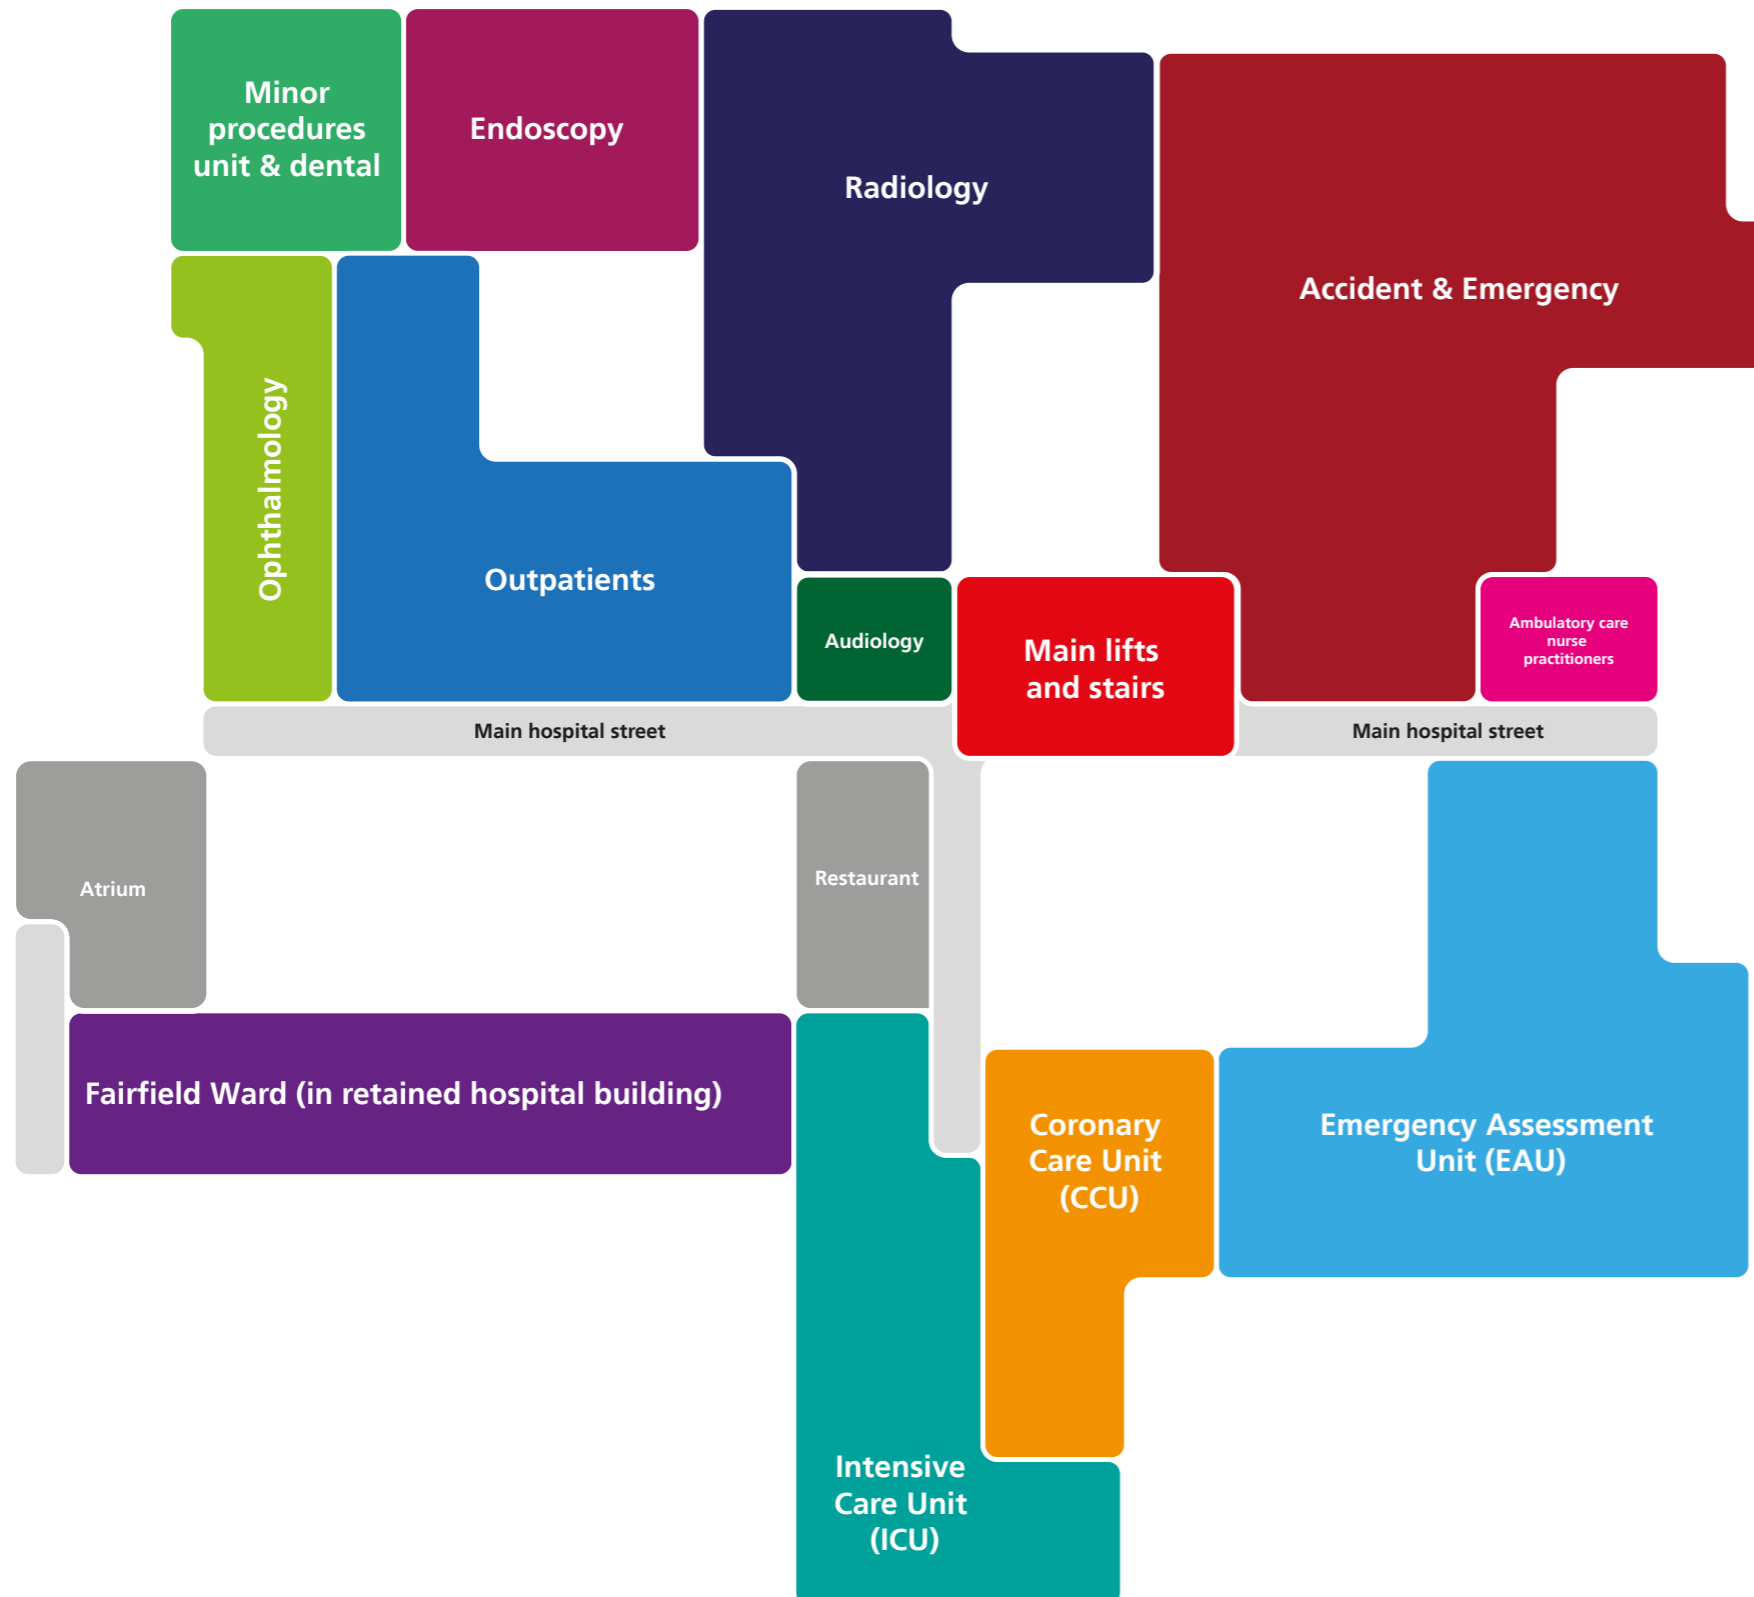

West Cumberland Hospital (WCH)

North Cumbria
Integrated Care
NHS Foundation Trust

West Cumberland Hospital (WCH)

WEST CUMBERLAND HOSPITAL LEVEL 3

West Cumberland Hospital (WCH)

WEST
CUMBERLAND
HOSPITAL

LEVEL