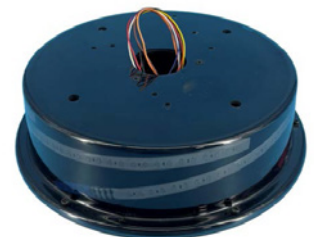

Interior

- 3W strobe lights (red & blue)
- Single Ethernet cable
- 60 watt speakers (optional 100-watt horn)
- Omni directional microphone
- 360 degrees of lights & sound