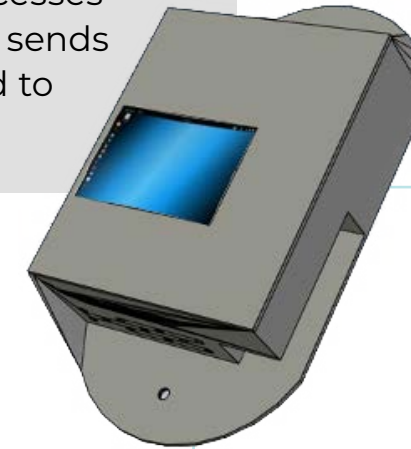

NUISANCE ALERTING

Action-CS is the emerging market leader in loss prevention and crime mitigation, stopping criminal activity in its tracks and keeping people safe.

The Nuisance Alert System **puts the power in every employees hands** to call for help or lock down a store or beer cooler from anywhere in the store.

Wireless gateway receives signal and sends it to the controller

Controller processes the signal and sends the command to the cloud

Cloud Managed System sends an alert to the guard service for this store to check the cameras and the employee