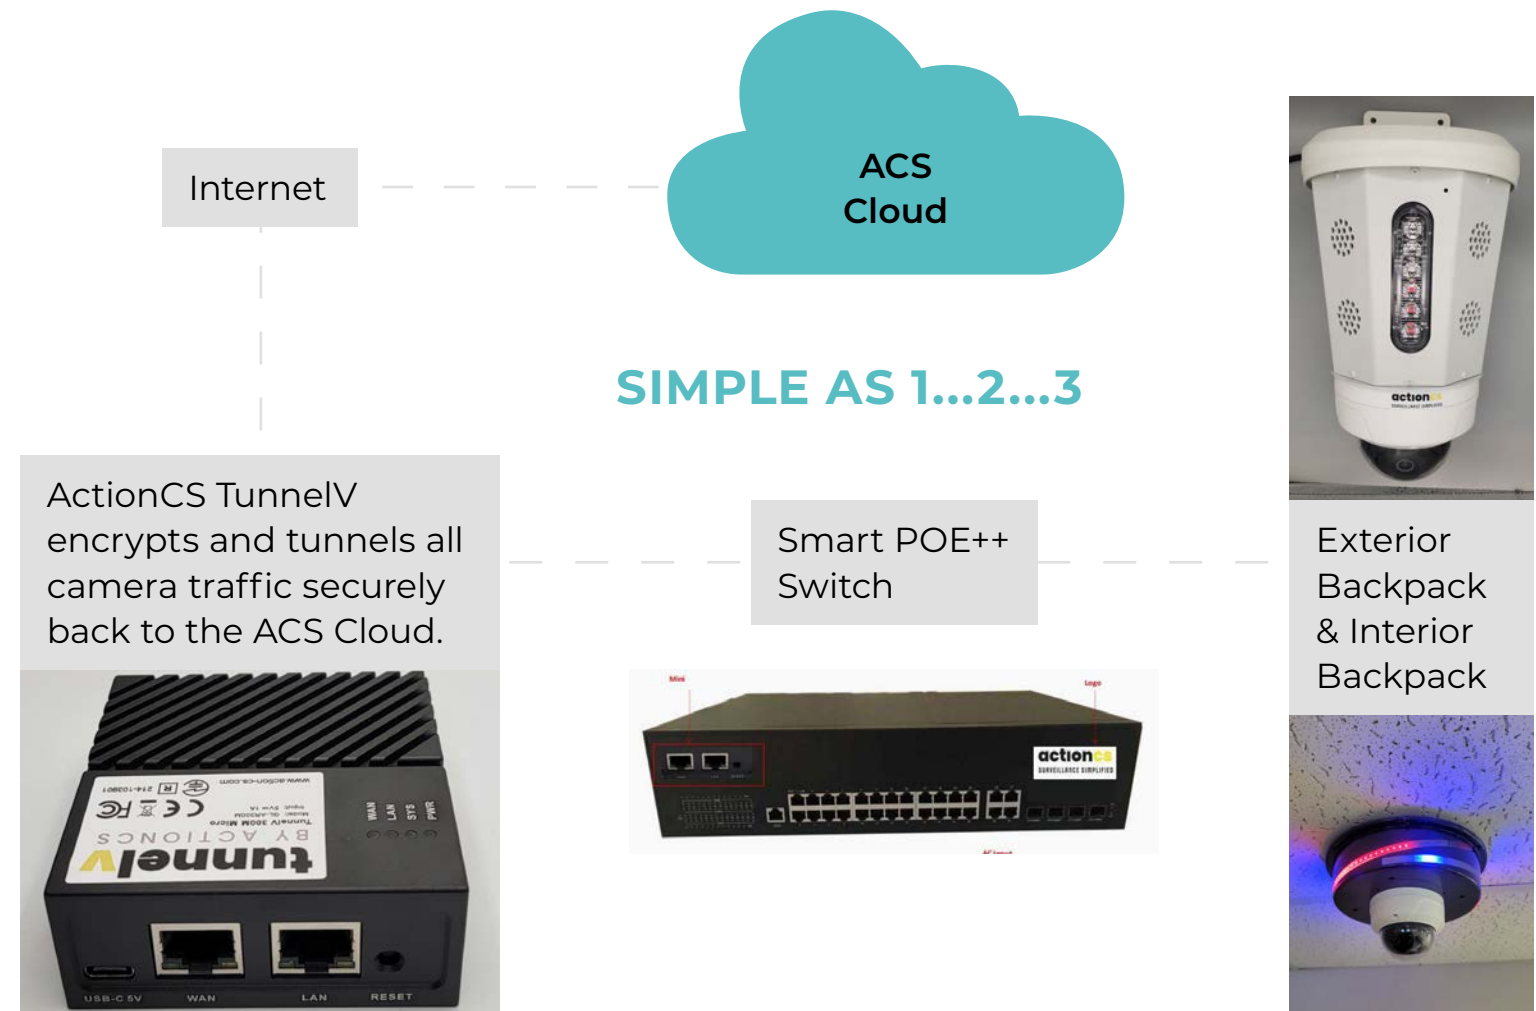

TECH SPECS

Use Almost Any VMS

Light Pole Power Options

Solar Options

Cloud Options

Panic Buttons

Access Control

Enclosure to House
POE, Switch,
Cradlepoint & More

LTE/SIM
Options

180 Bullhorn
Options

Use Almost
Any Brand
of Camera

Up to 3 Cameras
per Voicedown

Option for Dome,
360, PTZ, or LPR

ACTIVE DETERRENT UNIT MARKET OPPORTUNITIES

Action-CS ADU units have been **engineered for the Plug & Play upgrade of all existing surveillance cameras** to become Crime Deterrent Camera Systems.

BOSCH

**COMPATIBLE BRANDS COMPRISE 90% OF THE
COMMERCIAL SURVEILLANCE CAMERAS MARKET.**

PLUG & PLAY BACKPACK KITS

- **No complicated setup**, preconfigured and ready for deployment.
- Works off of a single ethernet cable, **no new wiring!**
- **The only Plug & Play crime deterrent system on the market today with full user control that works!**

Wireless gateway receives signal and sends it to the controller

Controller processes the signal and sends the command to the cloud

Cloud Managed System sends an alert to the guard service for this store to check the cameras and the employee