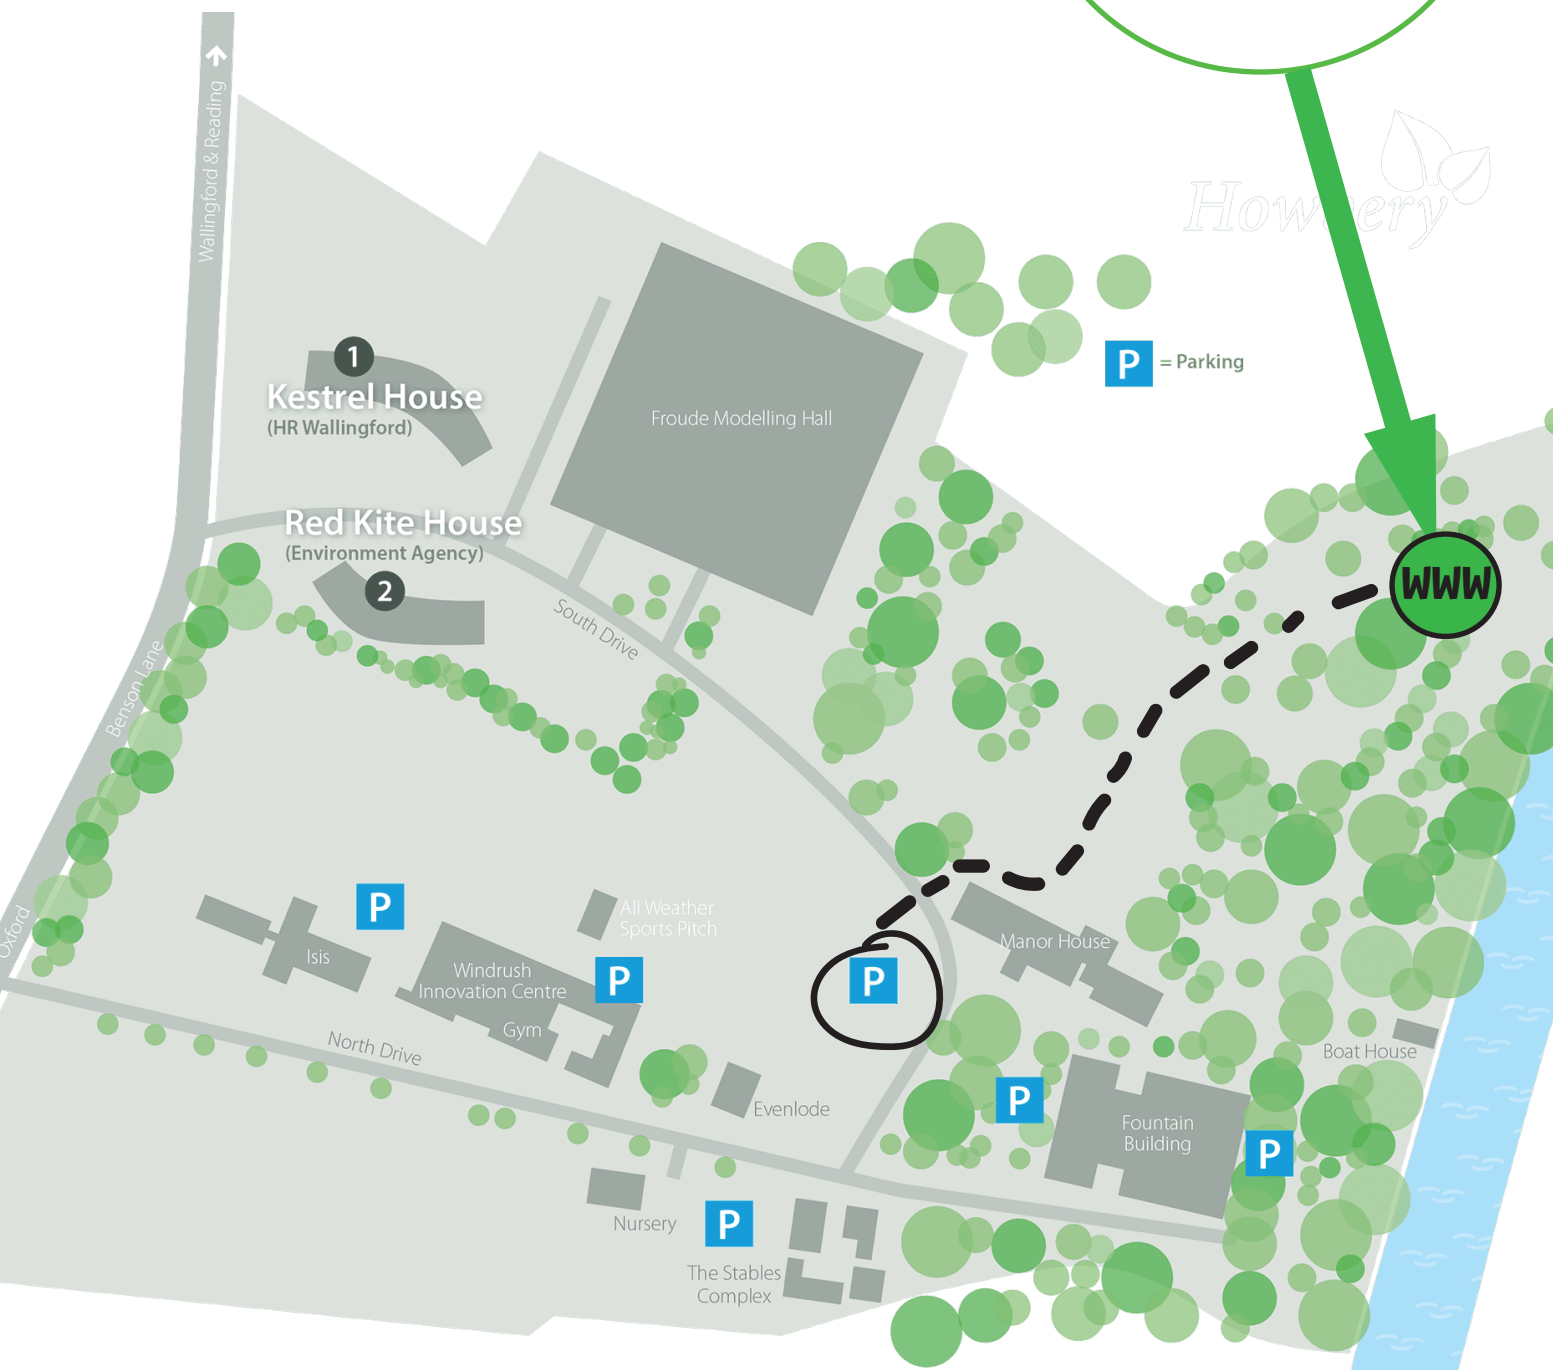

# Wild Wood Warriors Forest School Location Map

Please use the main entrance to Howbery Park, follow the signs to the Manor House, park on the right just before you reach it. Walk to the left hand side of the Manor House across the field towards the far right hand corner, following our signs!