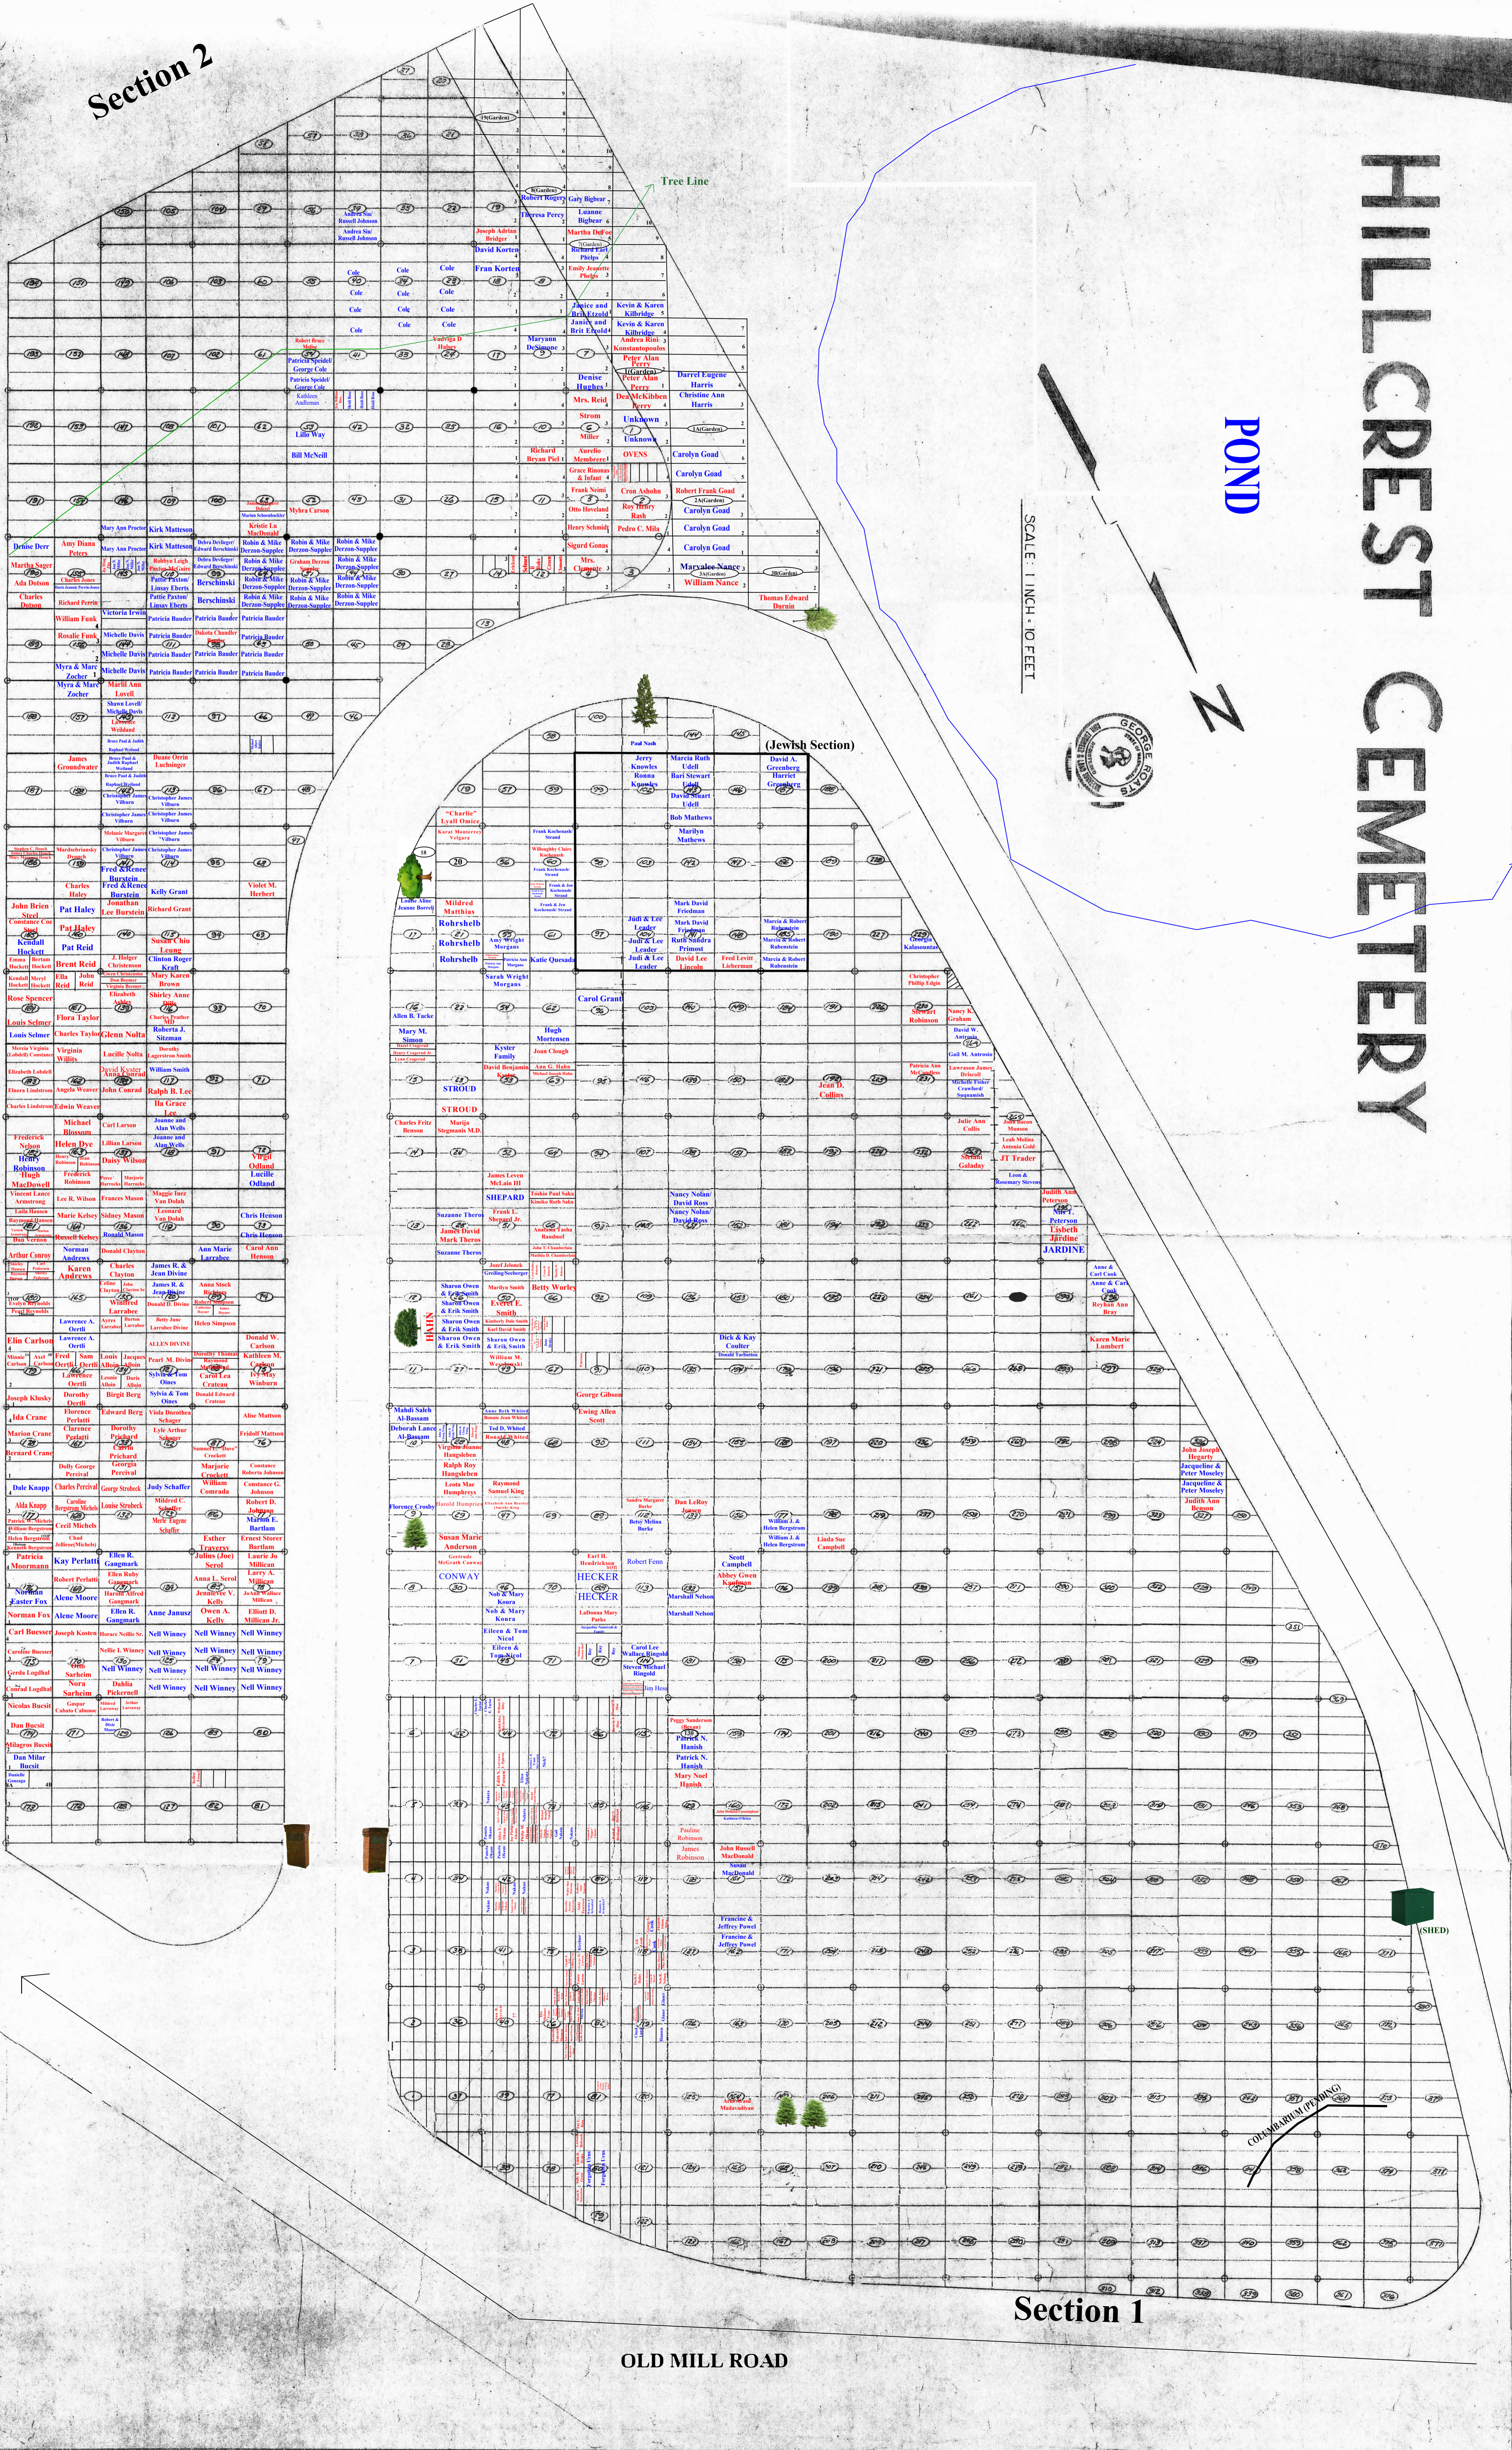

Section 2

HILLCREST CEMETERY

POND

SCALE: 1 INCH = 10 FEET

(Jewish Section)

Section 1

OLD MILL ROAD

(SHED)

COLONNARUM (PARKING)