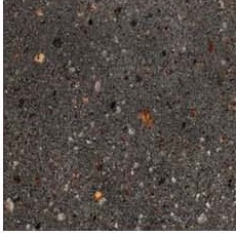

Black
Dye5480