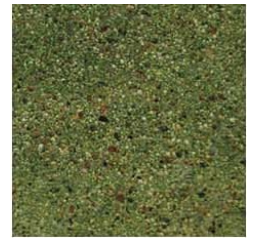

Forest Green
Dye7670

Green
Dye7710

These color samples are only a representation of the color dyes. Your concrete slab will effect the color and will behave differently. A color mock-up on your slab should be done before final color