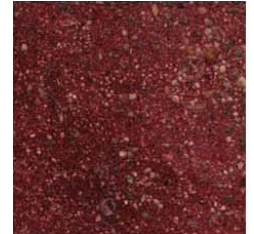

**EXTREME
DECORATIVE
CONCRETE**
101 AMBRIOGIO DR
SUITE A
GURNEE IL 60031
(847)244-4332

Concrete Dye

Red
Dye1150

Chestnut
Dye1250

Sepia
Dye1250

Maroon
Dye1260

Eggplant
Dye1280

Saddle Brown
Dye2140

Chocolate Brown
Dye2150

Mahogany
Dye2160

Walnut
Dye2250

Burnt Sienna
Dye3120

Terra Cotta
Dye3150

Caramel
Dye3250

Sand
Dye3255

Gold
Dye3350

Raw Sienna
Dye3355

Gray
Dye4350

These color samples are only a representation of the color dyes. Your concrete slab will effect the color and will behave differently. A color mock-up on your slab should be done before final color