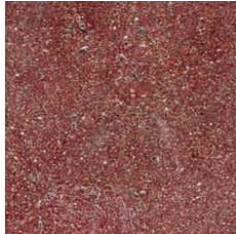

**EXTREME
DECORATIVE
CONCRETE**
101 AMBRIOGIO DR
SUITE A
GURNEE IL 60031
(847)244-4332

Concrete Dye

Red
Dye1150

Chestnut
Dye1250

Sepia
Dye1250

Maroon
Dye1260

Eggplant
Dye1280

Saddle Brown
Dye2140

Chocolate Brown
Dye2150

Mahogany
Dye2160

Walnut
Dye2250

Burnt Sienna
Dye3120

Terra Cotta
Dye3150

Caramel
Dye3250

Sand
Dye3255

Gold
Dye3350

Raw Sienna
Dye3355

Gray
Dye4350

These color samples are only a representation of the color dyes. Your concrete slab will effect the color and will behave differently. A color mock-up on your slab should be done before final color