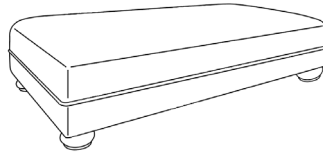

Seat Cushions - All seat cushions are constructed from foam with a 300g high-loft fibre wrap for maximum comfort and support. Seat cushions are reversible.

Back Cushions - All back cushions are filled with conjugate hollow virgin white fibre. Standard Back Cushions are reversible.

Feet - Dark Wood Leg.

Care Instructions - Dry Clean Only.

Options - High Back Only.

Sherwood Accent Chair
H:101 x W:82 x D:92 (cm)
Body Fabric

Button Top Bench Footstool
H:36 x W:134 x D:69 (cm)
Top Half Pattern / Bottom Half Plain

Lovechair
H:95 x W:156 x D:106 (cm)
SB: x1 Large Zebra / x1 Medium Romance
HB: x1 Medium Romance

3 Seater
H:95 x W:230 x D:106 (cm)
SB: x2 Large Zebra / x2 Medium Romance / x1 Bolster Body Fabric
HB: x2 Medium Romance / x1 Bolster Body Fabric