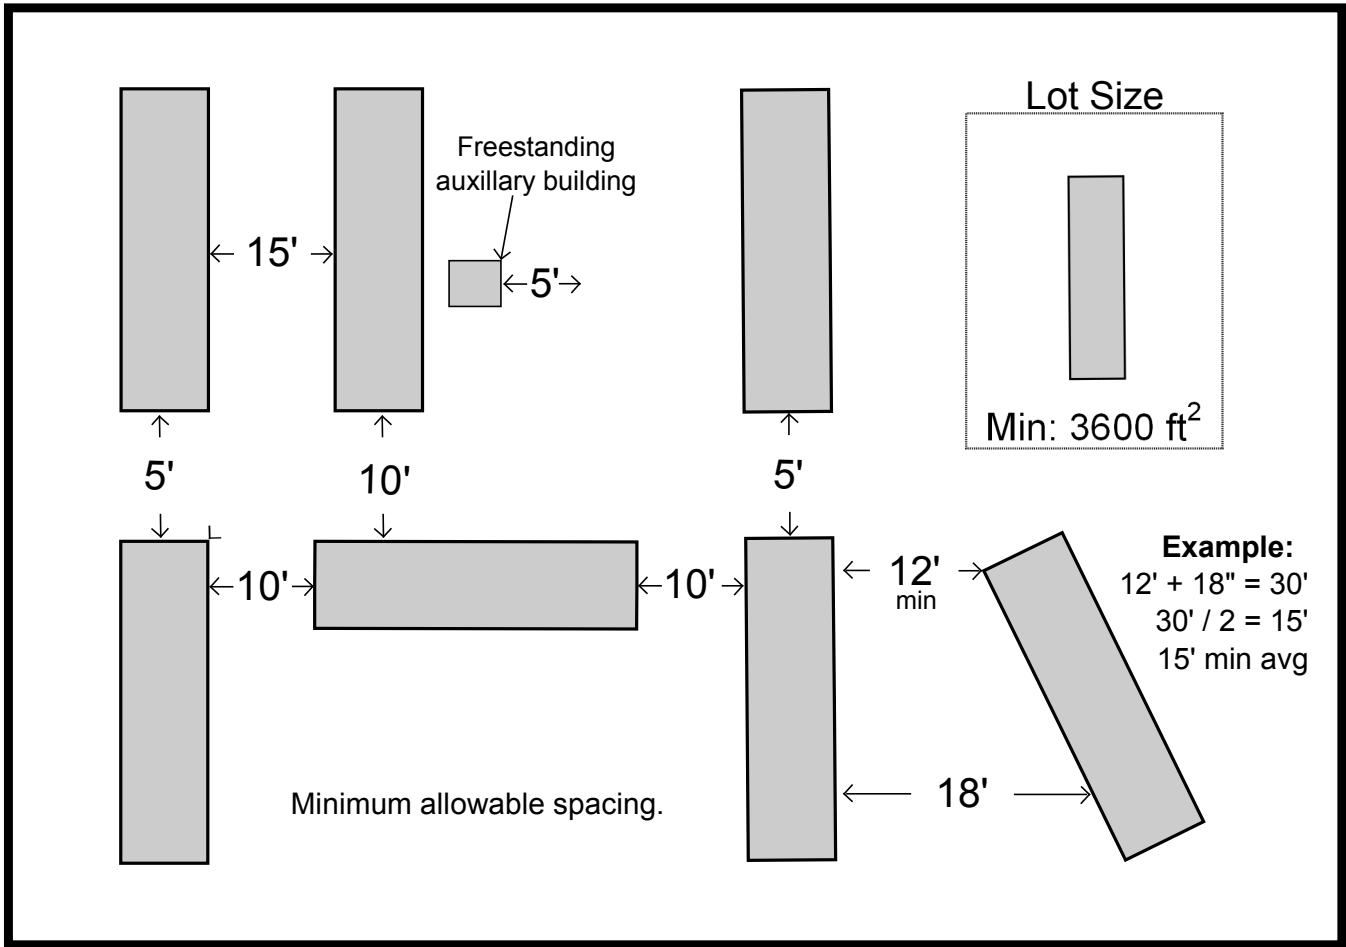

Manufactured Home Lots - Setbacks

Parks built after Jun 30, 1971

ORC Rule
 4781-12-08 (G) & (H)
 Rev: 02/18/16