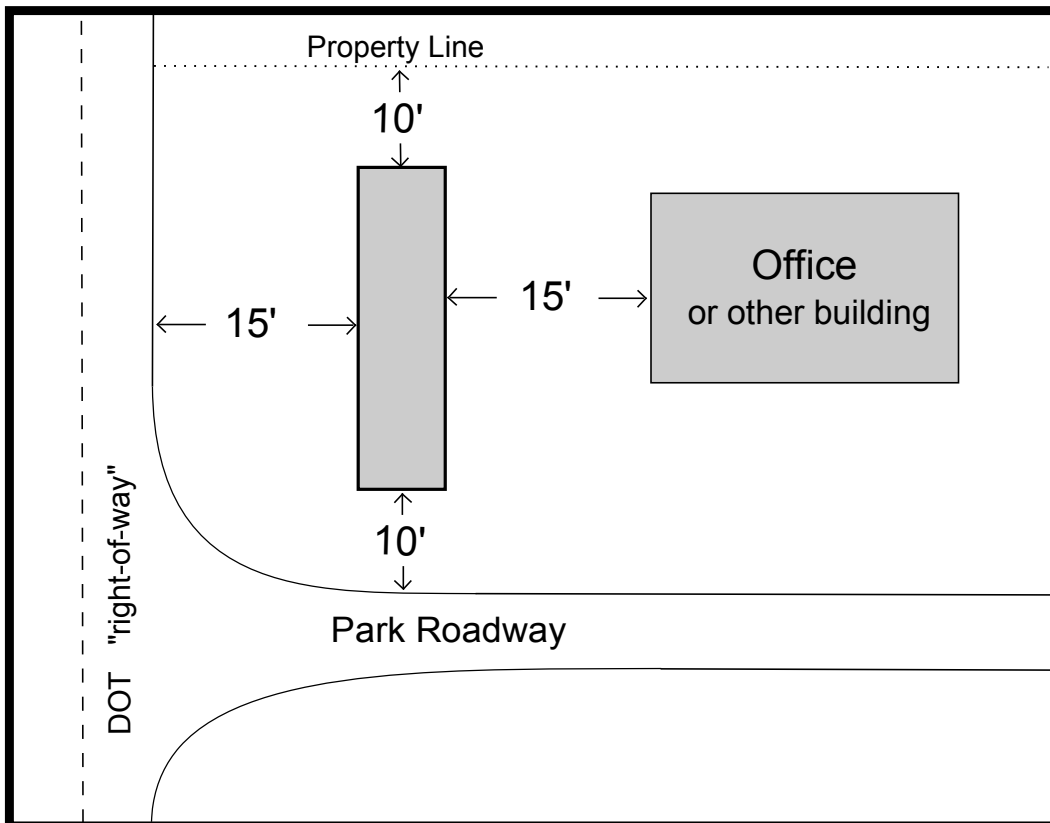

Manufactured Home Lots - Setbacks

Parks built after Jun 30, 1971

ORC Rule
 4781-12-08 (G) & (H)
 Rev: 02/18/16