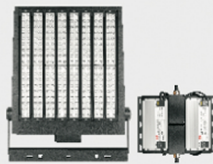

"MEGA"

(one fixture can replace up to (4) 1,500 watt Metal Halide Fixtures)

MAD480L
MAD480H

MBD720L
MBD720H
MBE960L
MBE960H

MBD960L
MBD960H

MBE1440L
MBE1440H

MBE1920L
MBE1920H

RGB 1440L