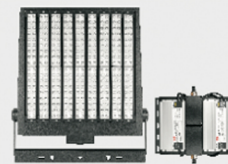

"MEGA"

(one fixture can replace up to (4) 1,500 watt Metal Halide Fixtures)

MAD480L
MAD480H

MBD720L
MBD720H
MBE960L
MBE960H

MBD960L
MBD960H

MBE1440L
MBE1440H

MBE1920L
MBE1920H

RGB 1440L