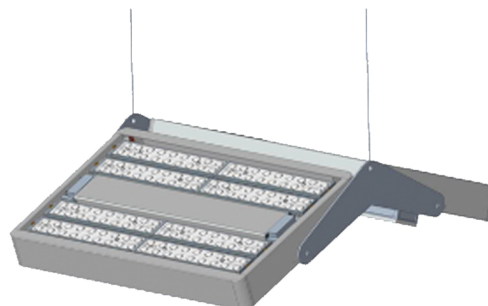

INDIRECT-SPORTS SERIES

12,000 - 125,000 LUMENS

“ROUNABOUT”