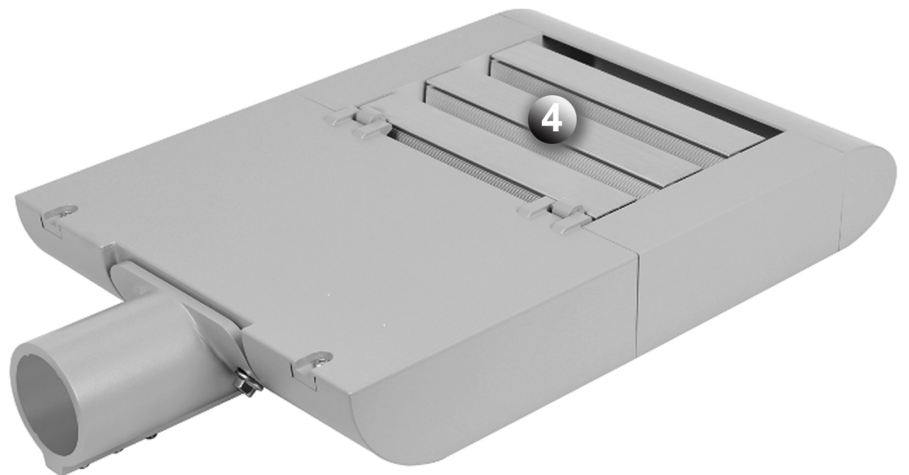

LEDture

POWERFUL LIGHTS

THERMAL, WIND-LOAD MANAGEMENT AND MODULE PROTECTION - KEY DESIGN FEATURES

---

1. 1 Chips are not densely populated on a circuit board.
  2. 2 Airflow between modules excellent for thermal management and critical to wind-load management.
  3. 3 EVERY module has surge suppression device.
  4. 4 Hollow heat sinks allow for increased cooling and air flow behind modules.
2. ---