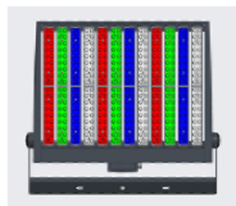

"MEGA"

(one fixture can replace up to (4) 1,500 watt Metal Halide Fixtures)

MAD480L
MAD480H

MBD720L
MBD720H
MBE960L
MBE960H

MBD960L
MBD960H

MBE1440L
MBE1440H

MBE1920L
MBE1920H

RGB 1440L