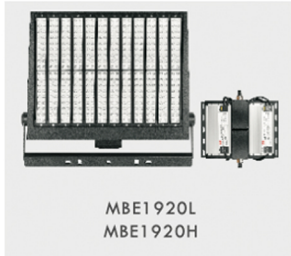

"MEGA"

(one fixture can replace up to (4) 1,500 watt Metal Halide Fixtures)

MAD480L
MAD480H

MBD720L
MBD720H
MBE960L
MBE960H

MBD960L
MBD960H

MBE1440L
MBE1440H

MBE1920L
MBE1920H

RGB 1440L