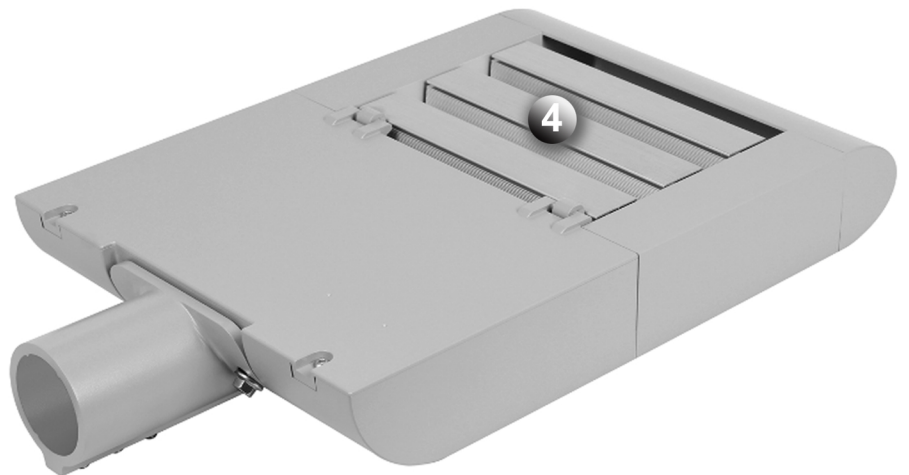

LEDTURE

POWERFUL LIGHTS

THERMAL, WIND-LOAD MANAGEMENT AND MODULE PROTECTION - KEY DESIGN FEATURES

---

1. 1 Chips are not densely populated on a circuit board.
  2. 2 Airflow between modules excellent for thermal management and critical to wind-load management.
  3. 3 EVERY module has surge suppression device.
  4. 4 Hollow heat sinks allow for increased cooling and air flow behind modules.
2. ---