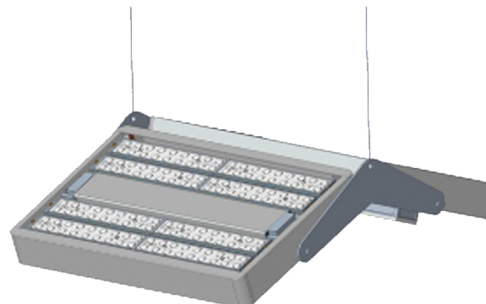

INDIRECT-SPORTS SERIES

12,000 - 125,000 LUMENS

“ROUNABOUT”