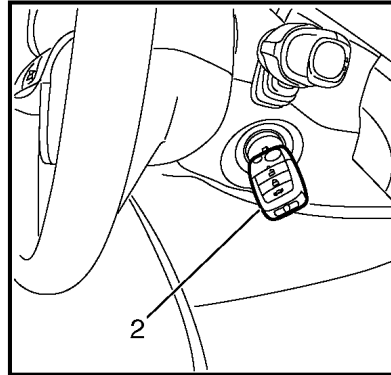

SECURITY WARNING LAMP, IGNITI...

SECURITY WARNING LAMP, IGNITION KEY (TRANSPONDER), THEFT DETERRENT MODULE (TDM),
ENGINE CONTROL MODULE (ECM) AND BODY CONTROL MODULE (BCM) (THEFT DETERRENT)

Document
ID#
1973372

Security Warning Lamp, Ignition key (Transponder), Theft Deterrent Module (TDM), Engine Control Module (ECM) and Body Control Module (BCM)

- (1) Security Warning Lamp
- (2) Ignition Key (Transponder)
- (3) Theft Deterrent Module (TDM)
- (4) Engine Control Module (ECM)
- (5) Body Control Module (BCM)