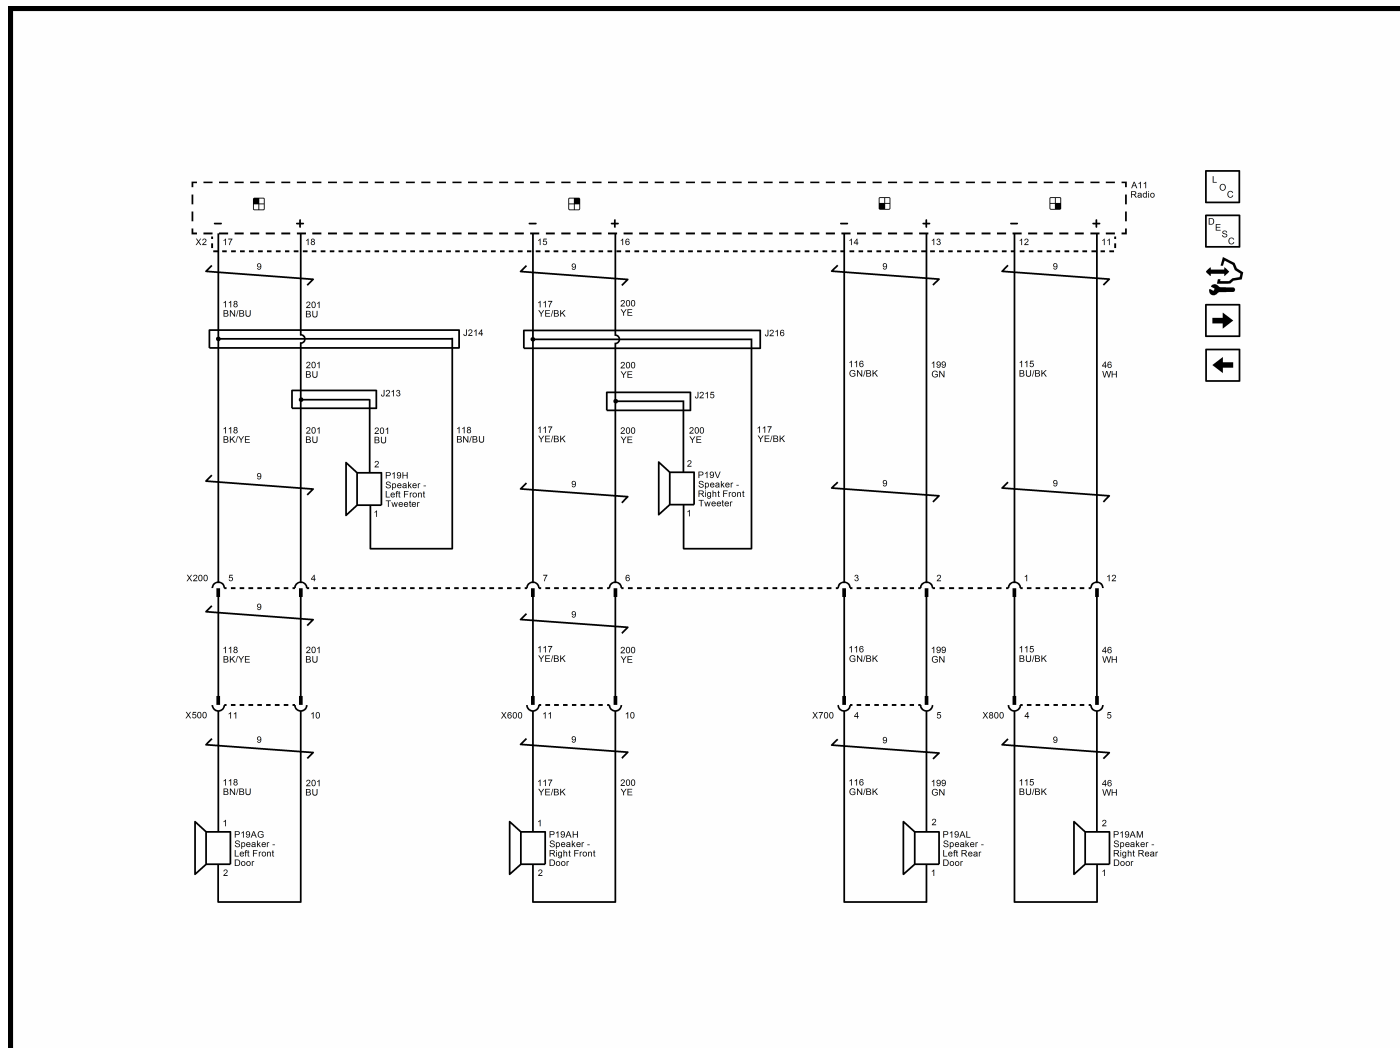

RADIO/NAVIGATION SYSTEM SCHEM...

SPEAKERS (IOA)

Document ID# 4335154

SPEAKERS (IOA)

Show/hide callouts

ID	Description
46	Right Rear Speaker (+)
115	Right Rear Speaker Signal (-)
116	Left Rear Speaker Signal (-)
117	Right Front Speaker Signal (-) (1)
118	Left Front Speaker Signal (-) (1)
199	Left Rear Speaker (+)
200	Right Front Speaker (+) (1)
201	Left Front Speaker (+) (1)
COMP	Control Module References
DESC	Radio/Audio System Description and Operation (with IO5/IO6) or Radio/Audio System Description and Operation (with IOA/IP1)