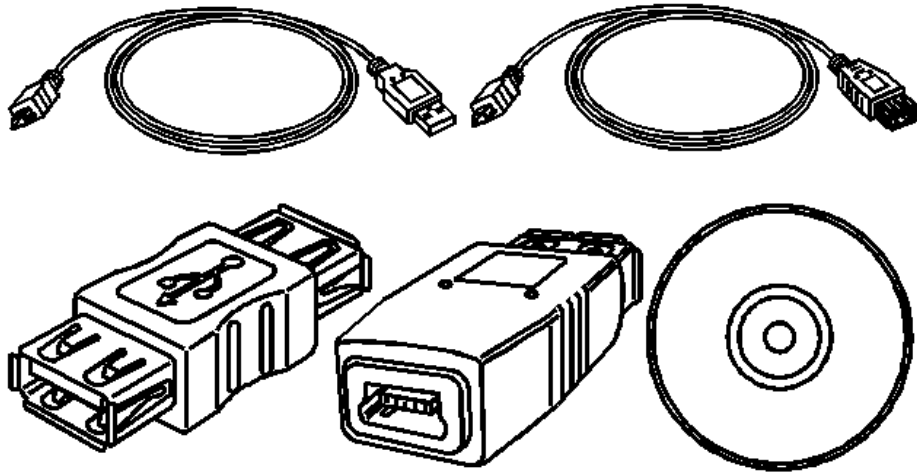

SPECIAL TOOLS (CELLULAR, ENTE...

SPECIAL TOOLS (CELLULAR, ENTERTAINMENT, AND NAVIGATION)

Document ID# 2826115

SPECIAL TOOLS (CELLULAR, ENTERTAINMENT, AND NAVIGATION)

Illustration	Tool Number/Description
 The illustration shows a handheld electronic device on the left with a small screen and a numeric keypad. Two cables are plugged into the top of the device. To the right is a coiled cable with a connector that has a USB-like port and a smaller connector. Another cable is shown extending from the coiled cable towards the bottom right.	<p>EL-50334-20 Multi-Media Interface Tester (MIT)</p>
	<p>EL-50334-50 USB Cable and Adapter Kit</p>

EL-48028
Digital Radio Test Antenna

Test Antenna, Navn-Cell Comn

EL-49903-2
Adapter Cable-UHF RT Angle

EL-49903-3A

Combiner Kit, Test Antenna

EL-50334-12
Infotainment Test Cable - RSE

EL-50334-13

Infotainment Test Cable - RSE
Splitter

EL-50334-14
Infotainment Test Cable

EL-50334-15

Video Bypass Cable

Portions of materials contained herein are sourced from General Motors Inc., Co.

Copyright 2007 - 2018 Service Repair Solutions, Inc.