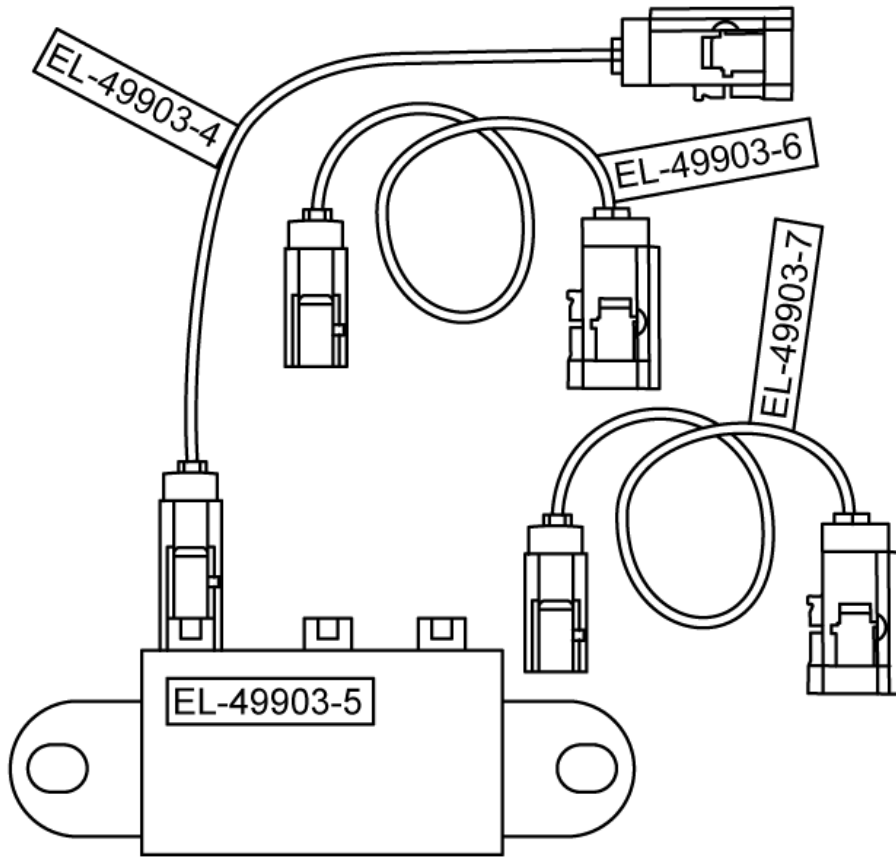

SPECIAL TOOLS (CELLULAR, ENTE...

SPECIAL TOOLS (CELLULAR, ENTERTAINMENT, AND NAVIGATION)

Document ID# 2826115

SPECIAL TOOLS (CELLULAR, ENTERTAINMENT, AND NAVIGATION)

Illustration	Tool Number/Description
 The illustration shows a handheld electronic device on the left with a small screen and a numeric keypad. Two cables are plugged into the top of the device. To the right is a coiled cable with a connector that has a USB-like port and a smaller connector. Another cable is shown extending from the coiled cable towards the bottom right.	<p>EL-50334-20 Multi-Media Interface Tester (MIT)</p>
	<p>EL-50334-50 USB Cable and Adapter Kit</p>

EL-48028
Digital Radio Test Antenna

Test Antenna, Navn-Cell Comn

EL-49903-2
Adapter Cable-UHF RT Angle

EL-49903-3A

Combiner Kit, Test Antenna

EL-50334-12
Infotainment Test Cable - RSE

EL-50334-13

Infotainment Test Cable - RSE
Splitter

EL-50334-14
Infotainment Test Cable

EL-50334-15

Video Bypass Cable

Portions of materials contained herein are sourced from General Motors Inc., Co.

Copyright 2007 - 2018 Service Repair Solutions, Inc.