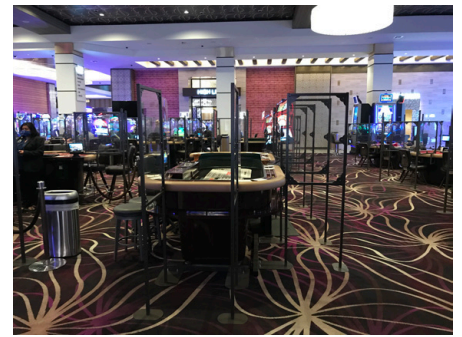

FREE STANDING TRANSPARENT CRAPS BARRIERS

Aesthetic Solution For **CRAPS**

*Powder Coated
Frame Choice Of
Frame Color*

- Color Matched To Your Casino
- Stable
- Branded
- Expandable
- Height Adjustable

Call For Price

On Premise Products Inc.
(619) 562-1486
buy@vendsight.com
www.onpremiseproducts.com