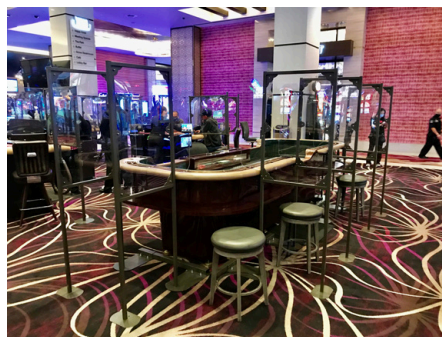

FREE STANDING TRANSPARENT CRAPS BARRIERS

Aesthetic Solution For **CRAPS**

*Powder Coated
Frame Choice Of
Frame Color*

- Color Matched To Your Casino
- Stable
- Branded
- Expandable
- Height Adjustable

Call For Price

On Premise Products Inc.
(619) 562-1486
buy@vendsight.com
www.onpremiseproducts.com