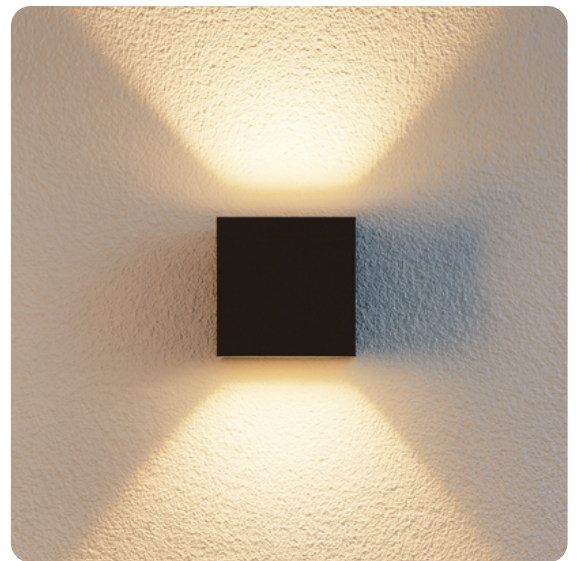

DIFUSORES

COD	MEDIDAS	ZOCALO	COLORES
NIN2	100X100X40MM	1 X G9	NEGRO
NIN1	100X100X40MM	1 X G9	NEGRO

MATERIAL CHAPA GALVANIZADA
PINTURA EPOXI

NINA 1

NINA 2