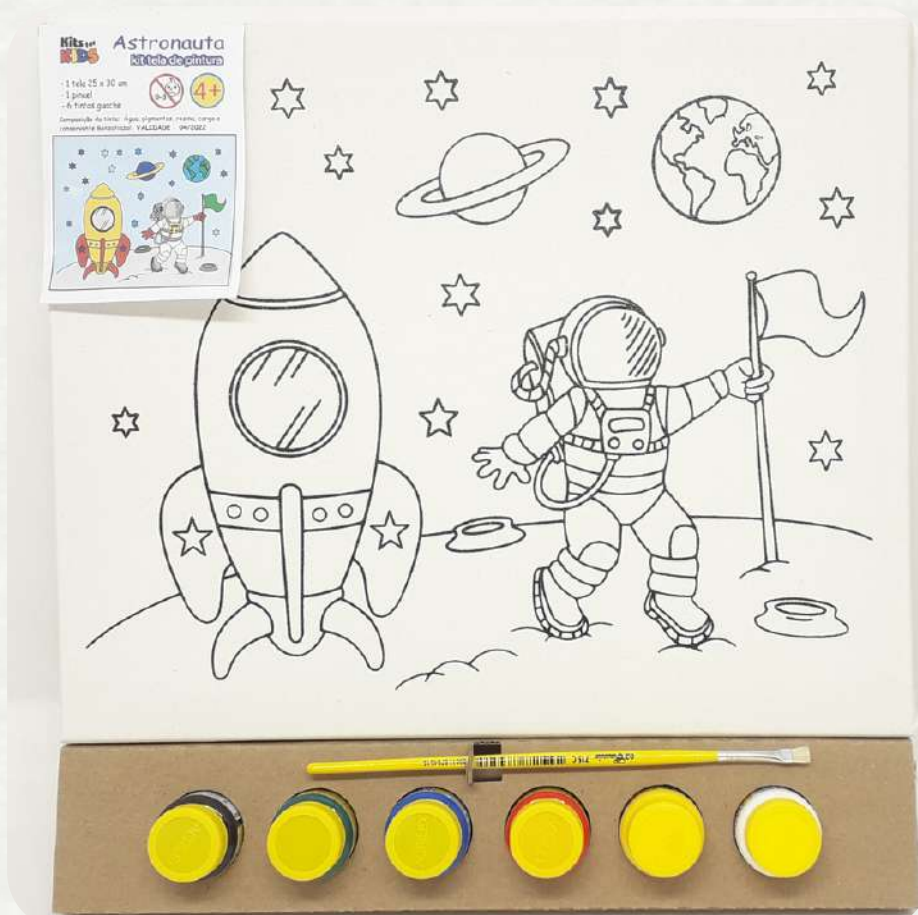

The background is a light, textured grey. In the top-left corner, there is a light blue watercolor wash with a purple wavy line border. In the bottom-right corner, there is a light pink watercolor wash with a magenta wavy line border. Scattered across the page are several small, solid-colored circles in shades of green, purple, orange, pink, and cyan.

Kits for
KIDS

TELAS DE PINTURA

KIT TELA 25 X 30
ARCA DE NOÉ
REF.: 001

KIT TELA 25 X 30
ASTRONAUTA
REF.: 002

KIT TELA 25 X 30
AVIÃO /CAMINHÃO
REF.: 003

KIT TELA 25 X 30
BAILARINA
REF.: 004

TELAS DE PINTURA

KIT TELA 25 X 30
CASA
REF.: 005