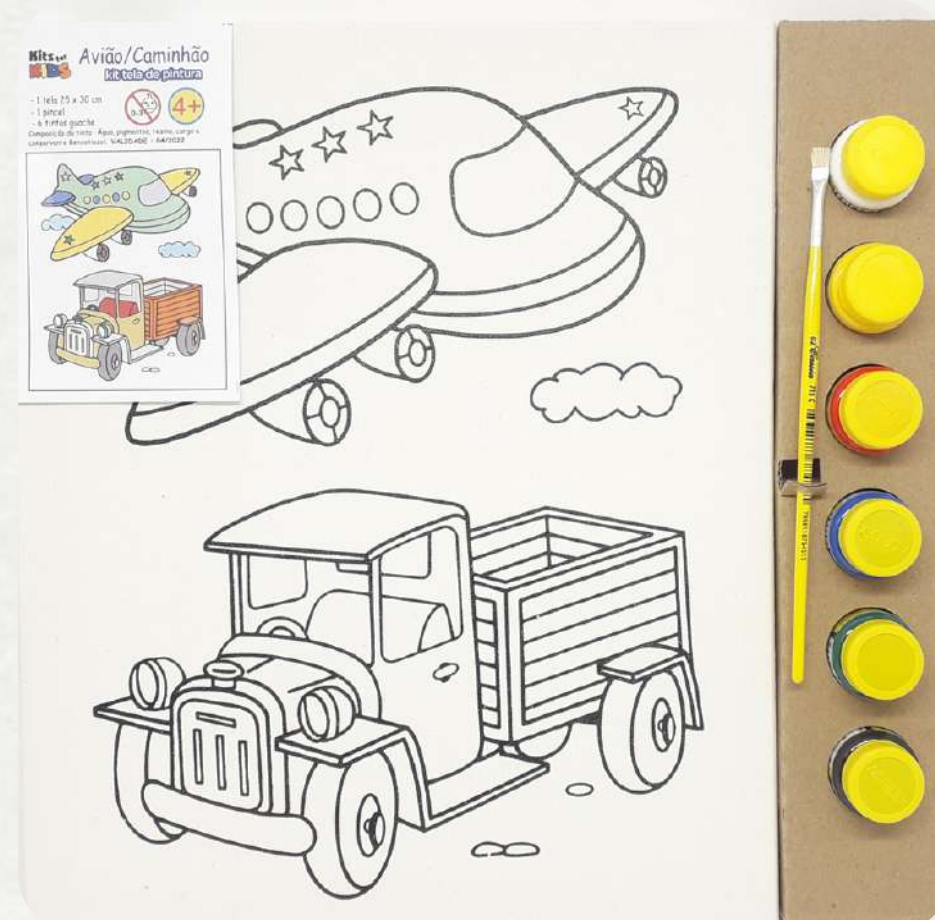

The background is a light, textured grey. In the top-left corner, there is a light blue watercolor wash with a purple wavy line border. In the bottom-right corner, there is a light pink watercolor wash with a magenta wavy line border. Scattered across the page are several small, solid-colored circles in shades of green, purple, orange, pink, and cyan.

Kits for
KIDS

TELAS DE PINTURA

KIT TELA 25 X 30
ARCA DE NOÉ
REF.: 001

KIT TELA 25 X 30
ASTRONAUTA
REF.: 002

KIT TELA 25 X 30
AVIÃO /CAMINHÃO
REF.: 003

KIT TELA 25 X 30
BAILARINA
REF.: 004

TELAS DE PINTURA

KIT TELA 25 X 30
CASA
REF.: 005