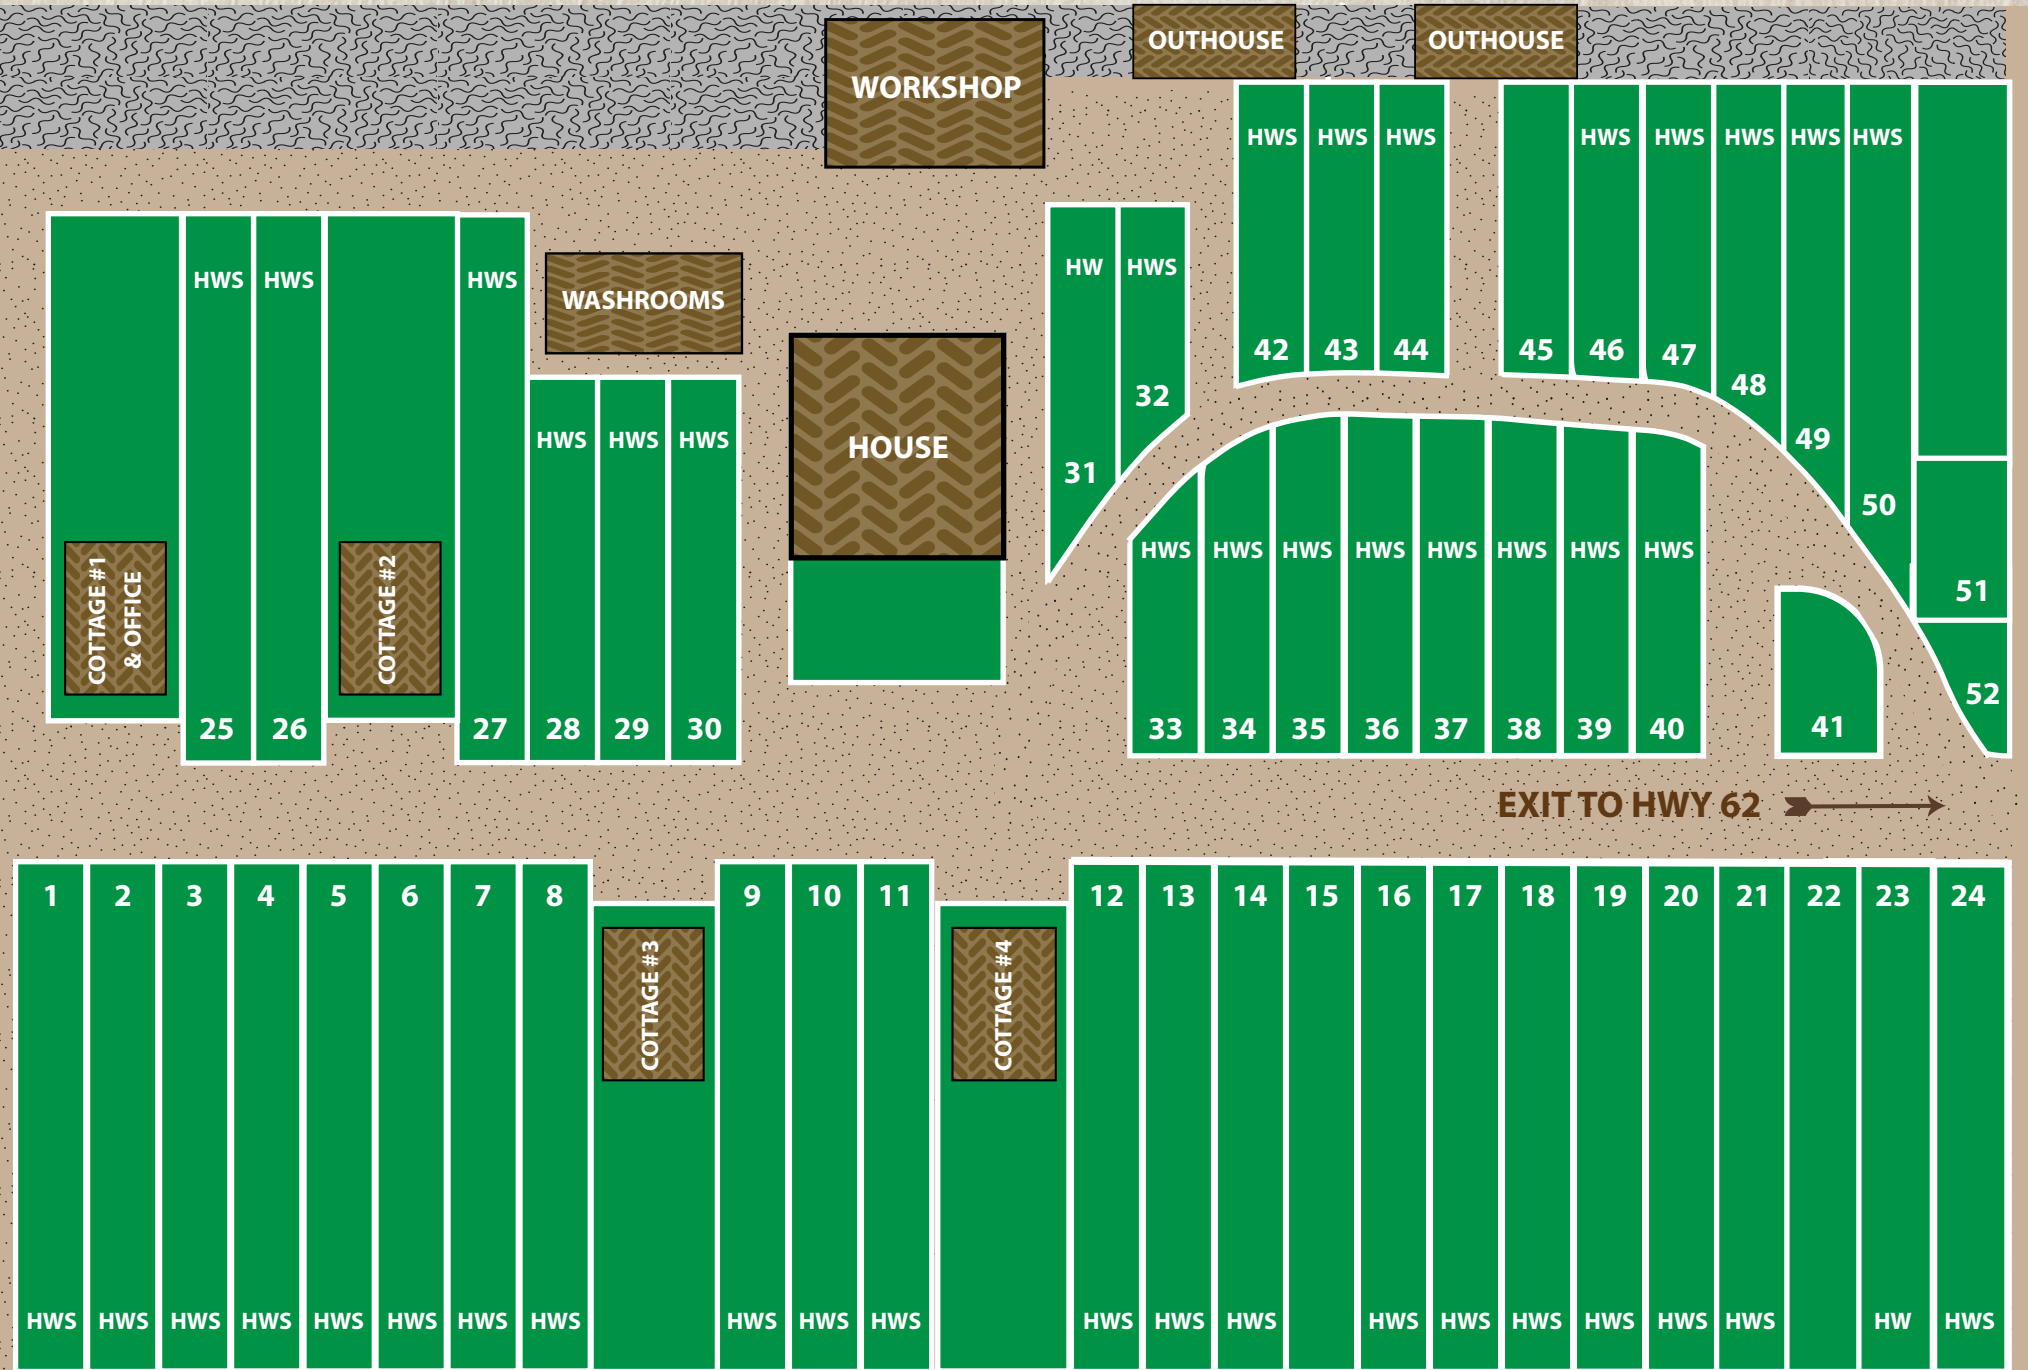

SAND BAY FAMILY CAMPGROUND

92 SAND BAY RD, RR 2
COMBERMERE, ONTARIO,
K0J 1L0

GPS INFORMATION: 45.36608, -77.68141
PHONE: 519-619-5200 | 613-756-5060

EMAIL: SANDBAYFAMILYCAMPGROUND@GMAIL.COM

NOTES:

KAMANISKEG LAKE

PARK CHECK IN TIME: 3 PM
PARK CHECK OUT TIME: 12 PM

SANDBAYFAMILYCAMPGROUND.COM

@SANDBAYFAMILYCAMPGROUND

H= HYDRO SERVICES
W= WATER SERVICES
S= SEPTIC/ SEWER SERVICES

**PARK SPEED LIMIT IS 8 KM/H
PLEASE WATCH OUT FOR CHILDREN!**