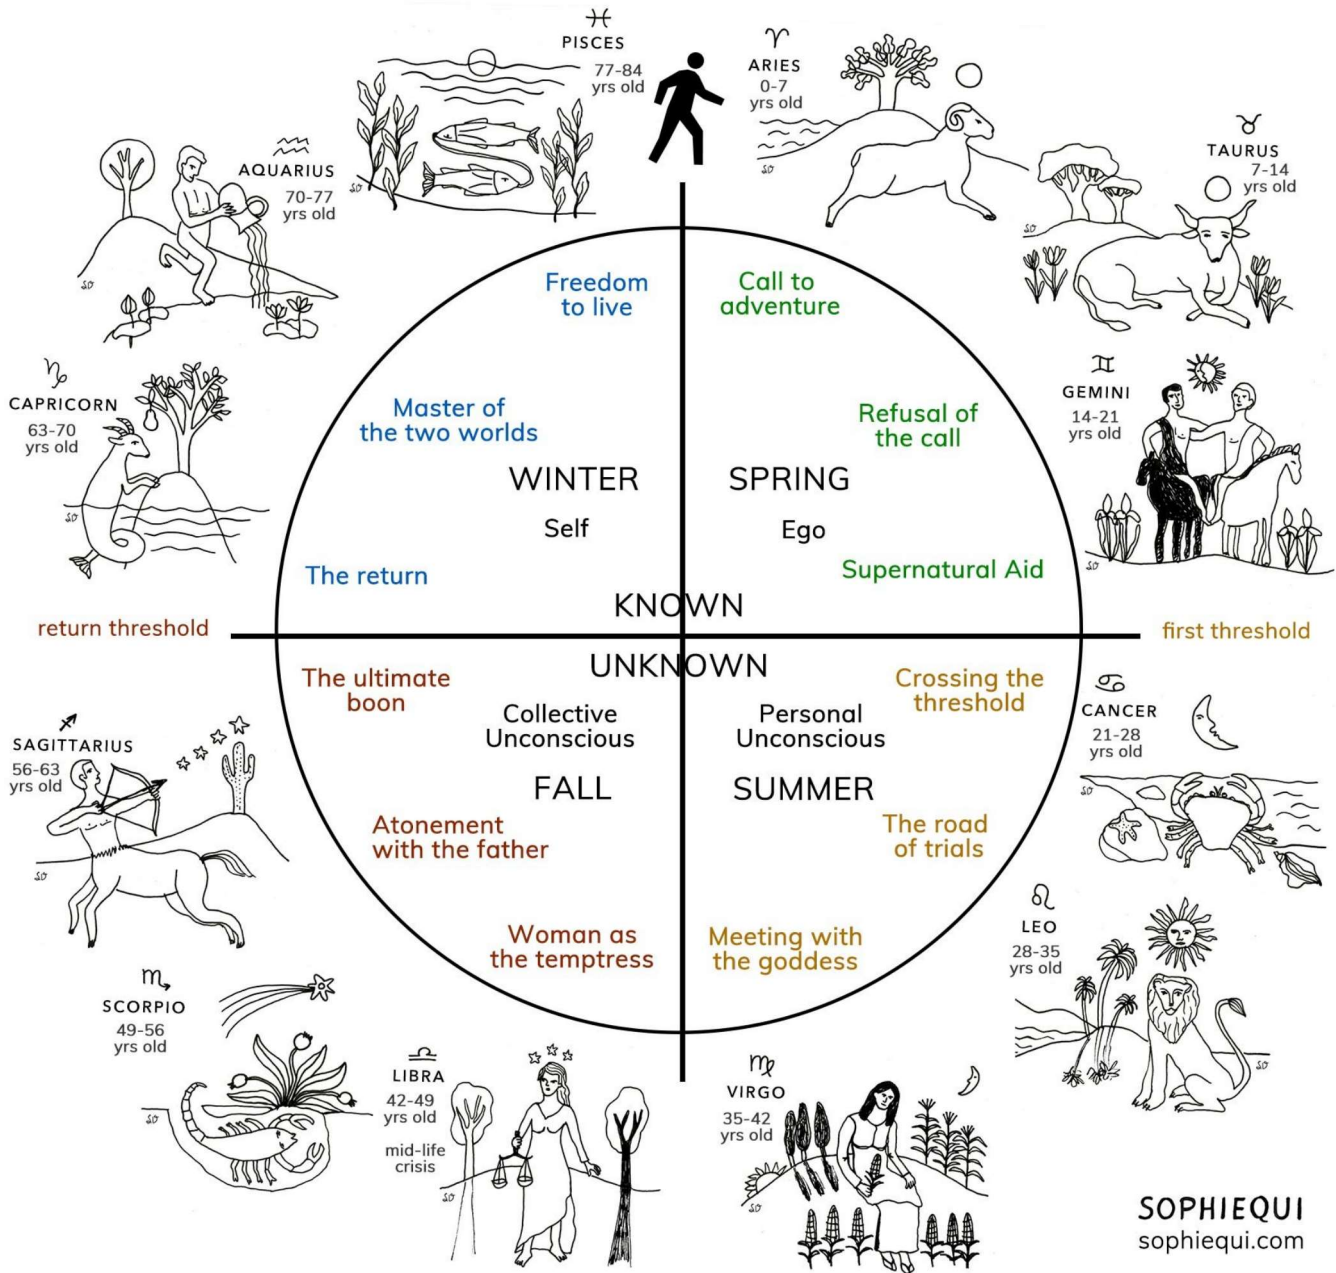

EGO/HERO'S JOURNEY THROUGH THE ZODIAC

SOPHIEQUI
sophiequi.com

From this bird's eye view, you can see that as the sun cycles through the seasons, the sequence of the signs around the zodiac does fit the hero's journey pretty well: the hero departs in the spring, crosses into a world of supernatural wonder in the summer, descends into darkness in the fall, goes through a death and rebirth around the winter solstice, and returns in the winter.

Following the natural rhythms of the earth, the zodiac's myths and metaphors connect us to

We use cookies to provide you the best experience. By using this website, you agree to our [use of cookies](#).