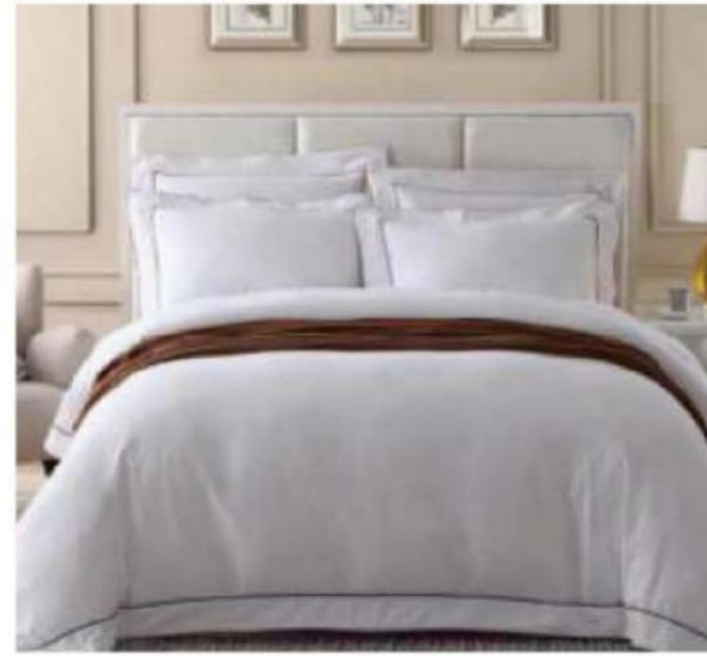

Material of fabric
Plain, sateen, jacquard, stripe,
weave, embroidery, printing, check
Yarn count: 40s-120s.
Thread count: 200T-800T.
Material: 100% cotton, polyester
Colour: White as normal

Bedding Set