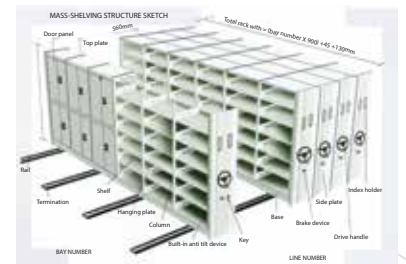

Dimensions and Specification:
1. Actual Occupying Space
(Line Number X line Depth) + 1000 X Line Height X Line Width (mm)
2. Single Line:

BAY NO.	2-Bay	3-Bay	4-Bay	5-Bay	6-Bay
Line Width	1965	2865	3765	4665	5565
Rail No.	2	2	3	3	4
Line Height	2300	2300	2300	2300	2300
Line Dept	550	550	550	550	550
Bay Width	900	900	900	900	900
Self Weight	198	286	374	462	550
Loading Weight	950	1440	1920	1920	2880