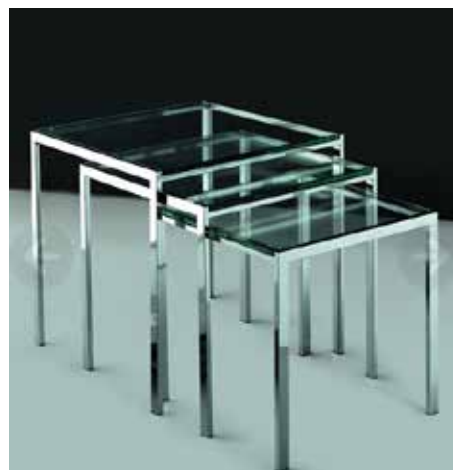

CT-41 (Coffee Table)