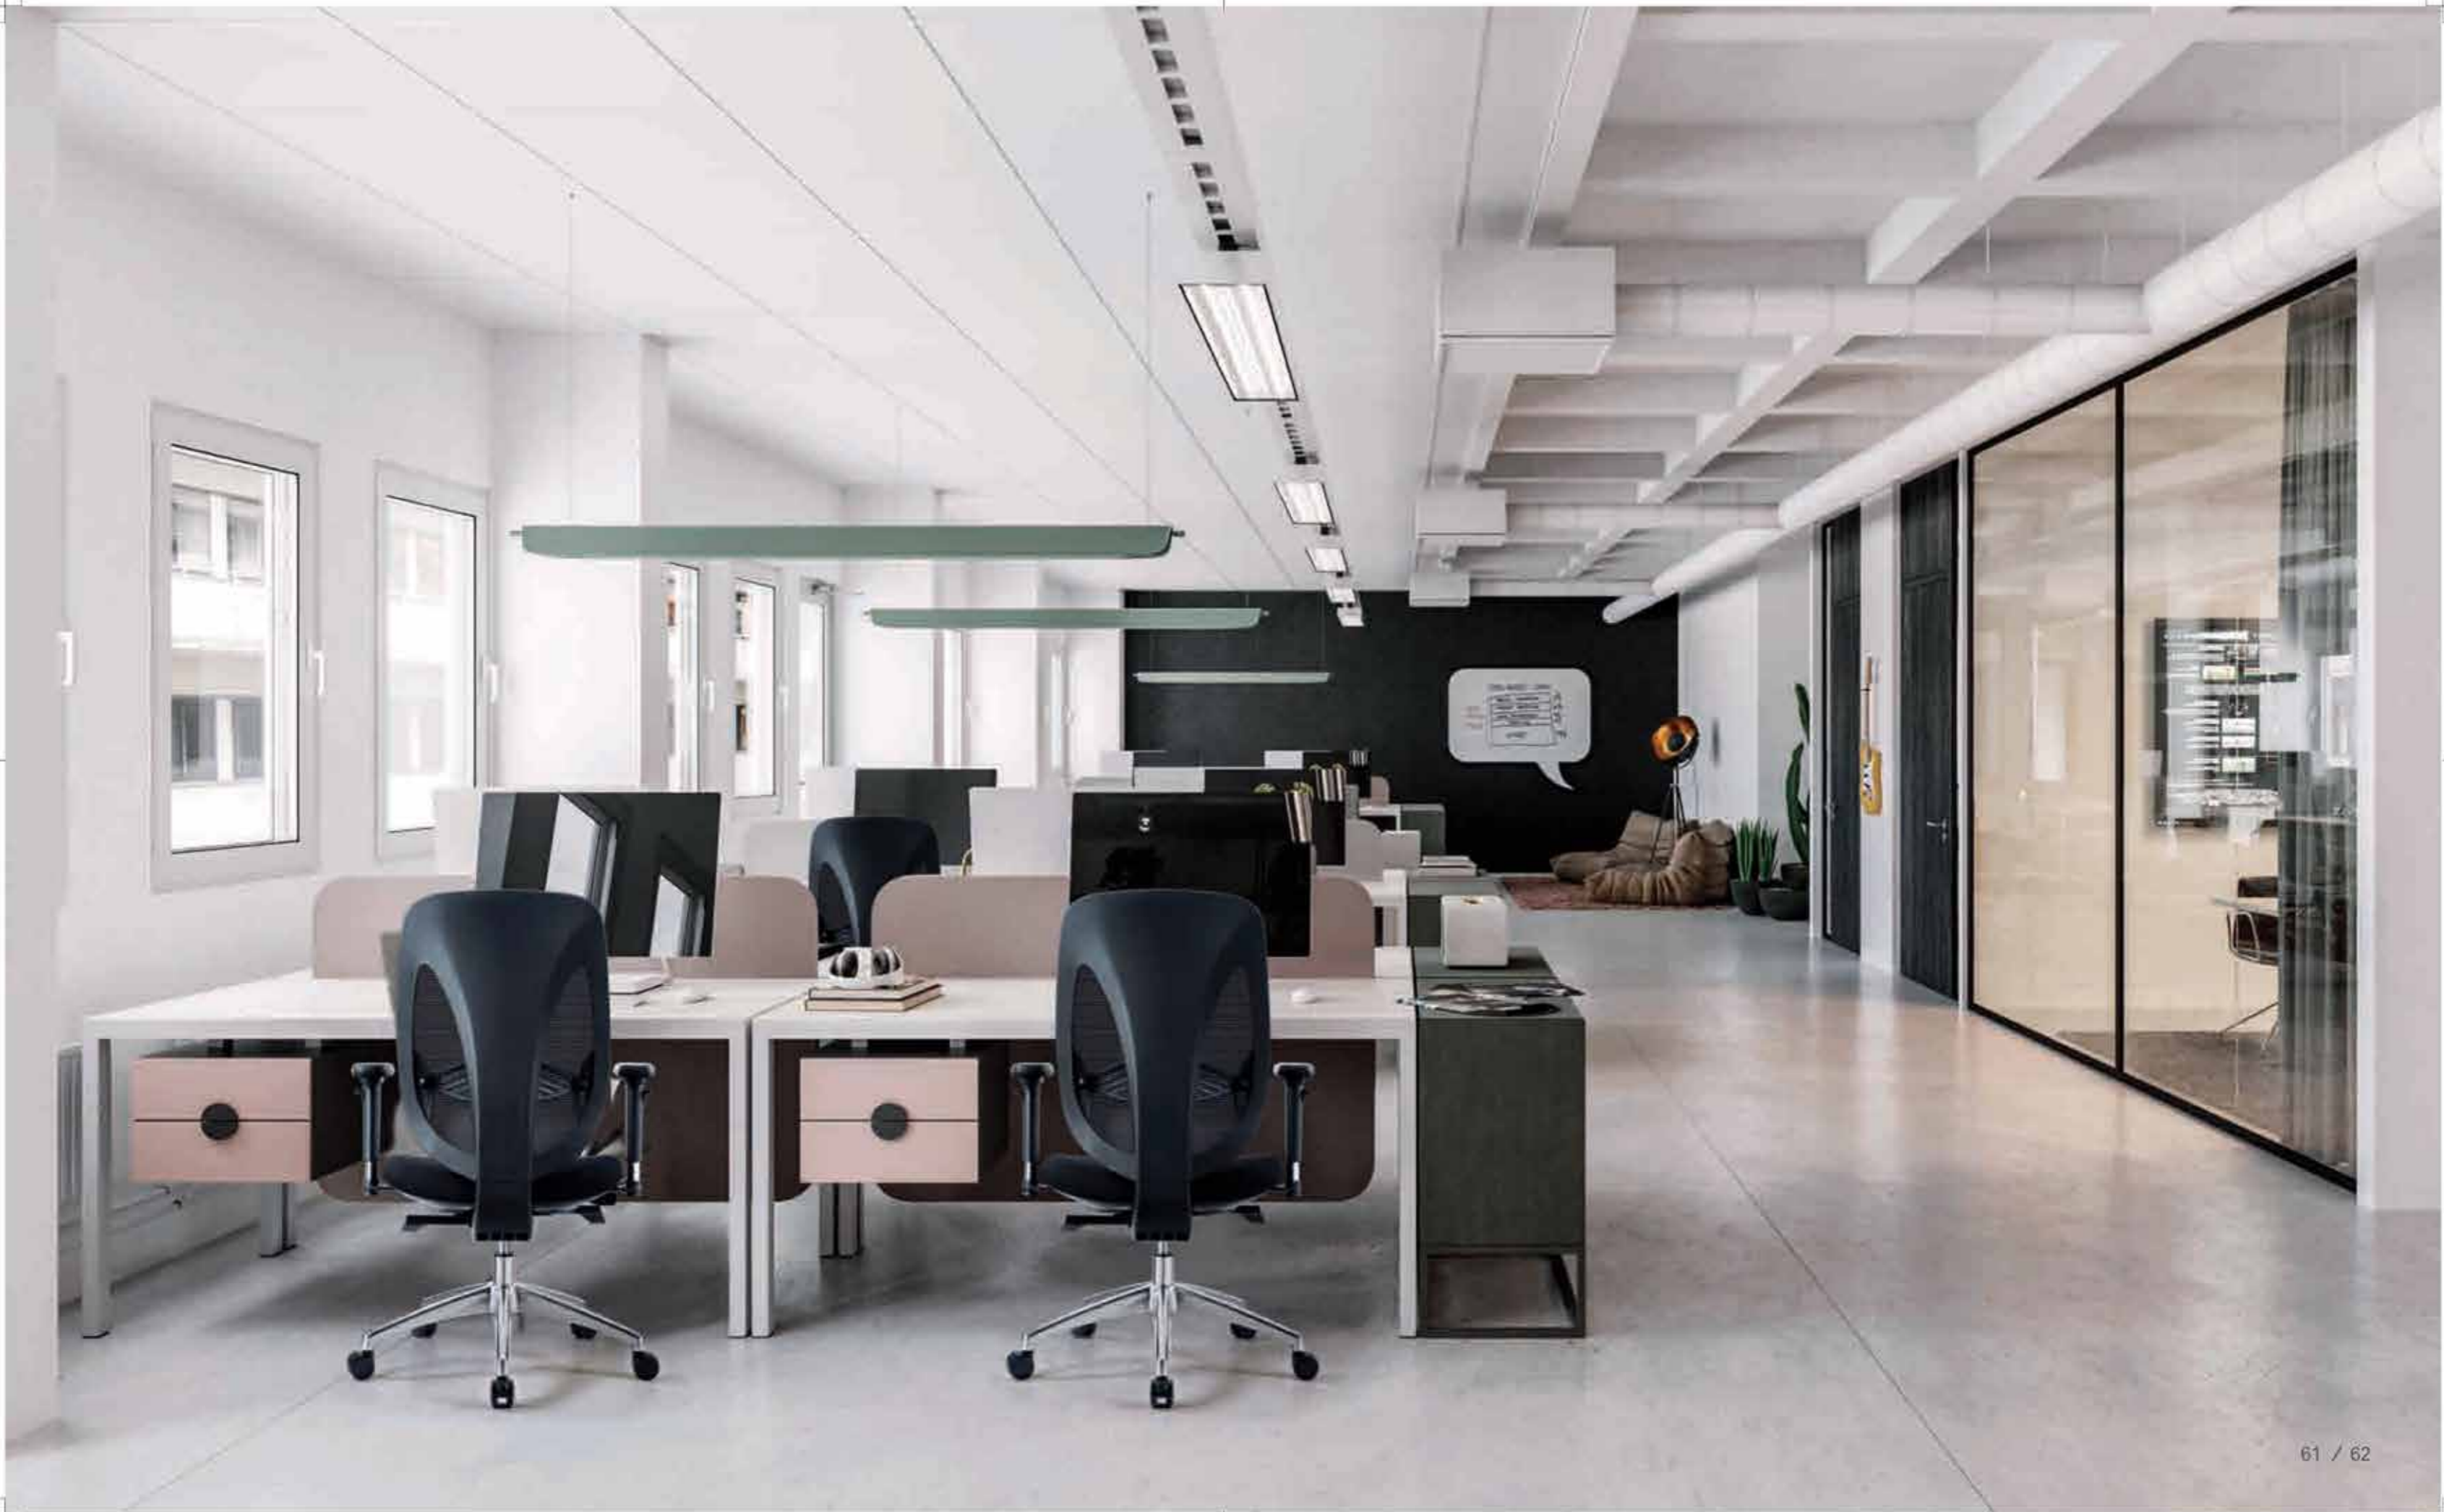

# Office chair

is necessary for long-term indoor office working

>> DU-046M

Years of experience, cooperation with industrial physicists, and integration of ergonomic theory, make the synchronized tilting function so perfect. The unique chair curves help us sit well, best supporting and safeguarding the body.