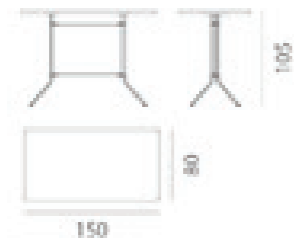

Type

Mod. C140-105H