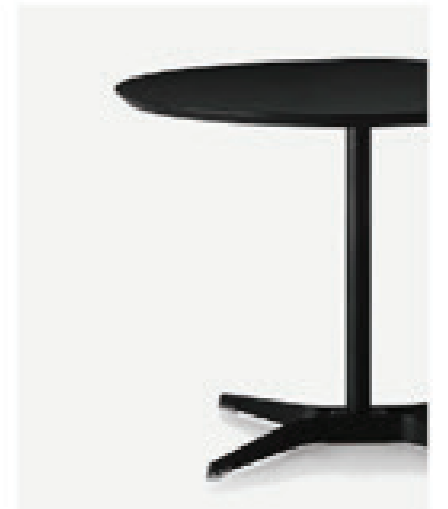

Type

Size: Ø60 x 69H cm

Size: Ø60 x 69H cm

Size: 70 x 70 x 69H cm

Colours

Type

Colours

FUNCTIONSMITH, INC.
MANILA • GUANGZHOU