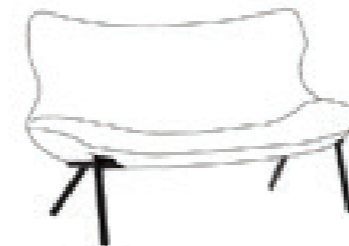

Mod. B328-1-2