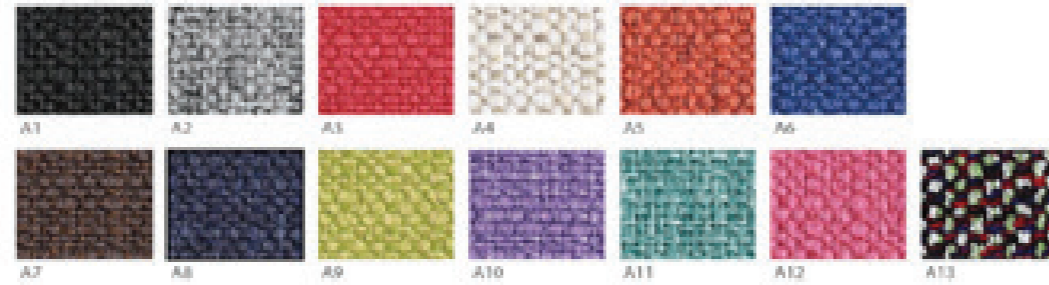

FINISHES

A
fabric