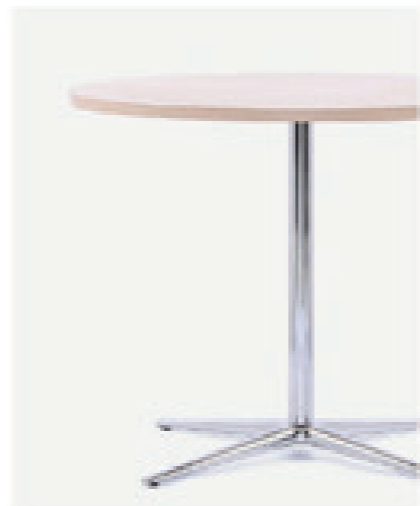

Type

Mod. C110-5

Mod. C110-6

Mod. C111

Iron structure

Top & base