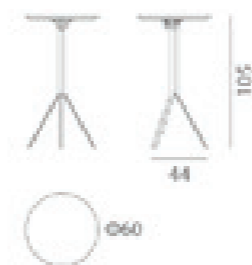

Size: Ø60 x 75H cm

 **FUNCTIONSMITH, INC.**  
MANILA • QUANGZHOU

C135

**FUNCTIONSMITH, INC.**  
 MANILA • GUANGZHOU

Type

Mod. C135-75H

Mod. C135-105H

Iron base

ABS table top

HEIGHT  
ADJUSTABLE  
TABLES

HEIGHT ADJUSTABLE TABLES

143

HEIGHT ADJUSTABLE TABLES

144

Size: 60 x 35 x 57 ~ 74H cm

Colours