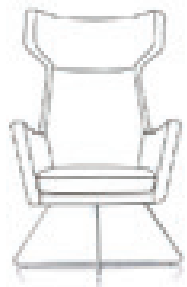

Mod. B348-1