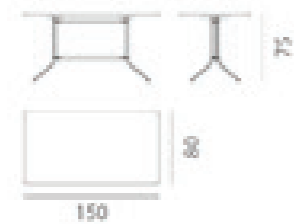

Mod. C140-75H