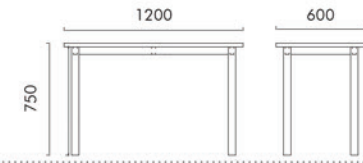

PRODUCT SET. STEEL WOODEN TABLE AND CHAIR

PRODUCT SET. STEEL WOODEN TABLE AND CHAIR

The above is the reference size, Functionsmith has the right to adjust the product size due to process upgrades. Please consult the business immediately for the exact size.