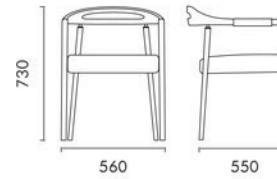

Model: **19020Y**
Spec: 490Wx500Dx790Hmmm

PRODUCT SET. SOLID WOOD CHAIR

Model: 18145Y
Spec: 630Wx530Dx770Hmm

Model: 1886Y
Spec: 580Wx510Dx750Hmm

Model: 762Y
Spec: 640Wx535Dx775Hmm

Model: 1706Y
Spec: 560Wx550Dx730Hmm

PRODUCT SET. SOLID WOOD CHAIR

Model: 1015Y
Spec: 550Wx480Dx830Hmm

Model: 1015Y -1
Spec: 550Wx480Dx830Hmm

Model: 1020Y
Spec: 555Wx590Dx810Hmm

Model: 902Y
Spec: 565Wx570Dx800Hmm

Model: 962Y
Spec: 570Wx510Dx760Hmm