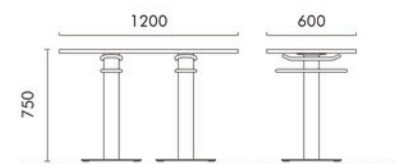

Model: 1846T / 1850Y
Spec: 600Wx600Dx1050Hmm

Model: 1845T / 685Y
Spec: Ø800x750Hmm

Model: 1831T / 774Y
Spec: 1200Wx600Dx750Hmm

Model: 1828T / 19018Y
Spec: 1200Wx600Dx750Hmm

Model: 1824T / 19019Y
Spec: 1200Wx600Dx750Hmm

Model: 1844T / 1811Y
Spec: 1800Wx800Dx750Hmm

Model: 002L
Spec: 1650Wx1200Dx870Hmm

Model: 578L
Spec: 1640Wx1200Dx875Hmm

Model: 723T / 723Y
Spec: 1200Wx600Dx750Hmm

Model: 1812T / 1884Y
Spec: 600Wx600Dx750Hmm

Model: 1820T / CH1
Spec: 600Wx600Dx750Hmm

Model: 006-1L
Spec: 1560Wx1200Dx870Hmm

Model: 1804L
Spec: 1600Wx1200Dx870Hmm

The above is the reference size, Functionsmith has the right to adjust the product size due to process upgrades. Please consult the business immediately for the exact size.