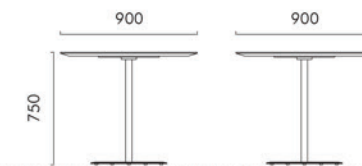

Model: 19037T
Spec: 1400Wx800Dx750Hmm

Model: 20045MT
Spec: 1900Wx850Dx1050Hmm

Model: 989T
Spec: Ø800x750Hmm

Model: 20001T
Spec: Ø900x750Hmm

Model: 19110T
Spec: 700Wx700Dx750Hmm

PRODUCT SET. STEEL WOODEN TABLE AND CHAIR