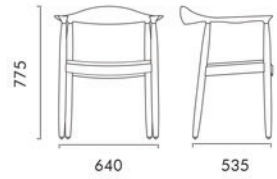

Model: **19020Y**
Spec: 490Wx500Dx790Hmmm

PRODUCT SET. SOLID WOOD CHAIR

Model: 18145Y
Spec: 630Wx530Dx770Hmm

Model: 1886Y
Spec: 580Wx510Dx750Hmm

Model: 762Y
Spec: 640Wx535Dx775Hmm

Model: 1706Y
Spec: 560Wx550Dx730Hmm

PRODUCT SET. SOLID WOOD CHAIR

Model: 1015Y
Spec: 550Wx480Dx830Hmm

Model: 1015Y -1
Spec: 550Wx480Dx830Hmm

Model: 1020Y
Spec: 555Wx590Dx810Hmm

Model: 902Y
Spec: 565Wx570Dx800Hmm

Model: 962Y
Spec: 570Wx510Dx760Hmm