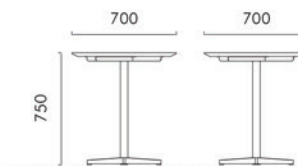

Model: 19037T
Spec: 1400Wx800Dx750Hmm

Model: 20045MT
Spec: 1900Wx850Dx1050Hmm

Model: 989T
Spec: Ø800x750Hmm

Model: 20001T
Spec: Ø900x750Hmm

Model: 19110T
Spec: 700Wx700Dx750Hmm

PRODUCT SET. STEEL WOODEN TABLE AND CHAIR