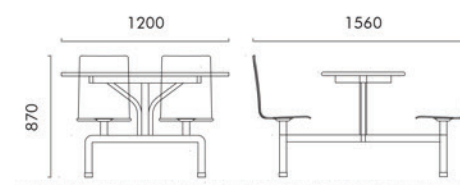

Model: 1844T / 1811Y
Spec: 1800Wx800Dx750Hmm

Model: 002L
Spec: 1650Wx1200Dx870Hmm

Model: 578L
Spec: 1640Wx1200Dx875Hmm

Model: 723T / 723Y
Spec: 1200Wx600Dx750Hmm

Model: 1812T / 1884Y
Spec: 600Wx600Dx750Hmm

Model: 1820T / CH1
Spec: 600Wx600Dx750Hmm

Model: 006-1L
Spec: 1560Wx1200Dx870Hmm

Model: 1804L
Spec: 1600Wx1200Dx870Hmm

The above is the reference size, Functionsmith has the right to adjust the product size due to process upgrades. Please consult the business immediately for the exact size.