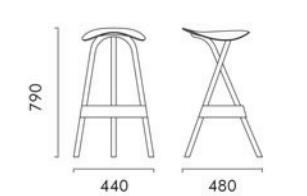

Model: 1885Y
Spec: 440Wx440Dx900Hmm