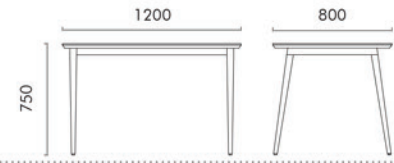

Model: 1823T / 1835Y
Spec: 1200Wx600Dx750Hmm