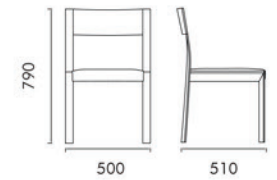

PRODUCT SET. SOLID WOOD CHAIR

PRODUCT SET. SOLID WOOD CHAIR

Extreme

The ultimate quality of the chair not only cares about its own excellent genes, but also the effect when used with other furniture. This is one the reasons why Functionsmith Furniture has won the reputation of consumers all over the world.

PRODUCT SET. BARSTOOL