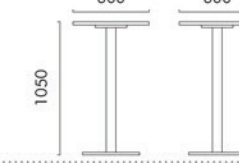

Model: 1845T / 685Y
Spec: Ø800x750Hmm