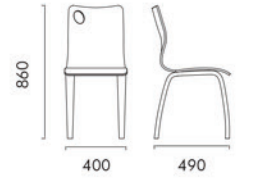

Model: **1884Y**
Spec: 455Wx530Dx800Hmmm