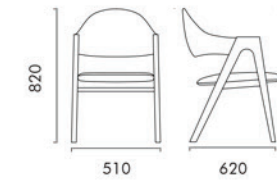

Model: 1701Y
Spec: 500Wx510Dx790Hmm