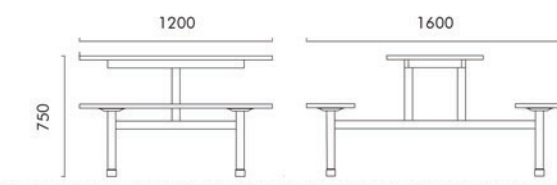

Model: 1844T / 1811Y
Spec: 1800Wx800Dx750Hmm

Model: 002L
Spec: 1650Wx1200Dx870Hmm

Model: 578L
Spec: 1640Wx1200Dx875Hmm

Model: 723T / 723Y
Spec: 1200Wx600Dx750Hmm

Model: 1812T / 1884Y
Spec: 600Wx600Dx750Hmm

Model: 1820T / CH1
Spec: 600Wx600Dx750Hmm

Model: 006-1L
Spec: 1560Wx1200Dx870Hmm

Model: 1804L
Spec: 1600Wx1200Dx870Hmm

The above is the reference size, Functionsmith has the right to adjust the product size due to process upgrades. Please consult the business immediately for the exact size.