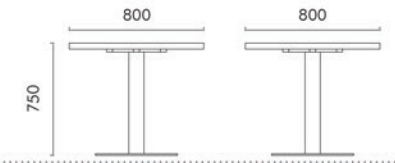

Model: 1831T / 774Y
Spec: 1200Wx600Dx750Hmm