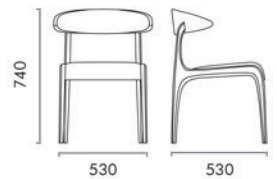

Model: 857Y
Spec: 420Wx500Dx770Hmm