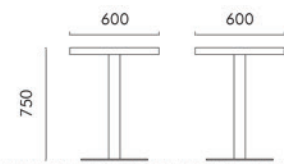

Model: 1846T / 1850Y
Spec: 600Wx600Dx1050Hmm

Model: 1845T / 685Y
Spec: Ø800x750Hmm

Model: 1831T / 774Y
Spec: 1200Wx600Dx750Hmm

Model: 1828T / 19018Y
Spec: 1200Wx600Dx750Hmm

Model: 1824T / 19019Y
Spec: 1200Wx600Dx750Hmm

Model: 1844T / 1811Y
Spec: 1800Wx800Dx750Hmm

Model: 002L
Spec: 1650Wx1200Dx870Hmm

Model: 578L
Spec: 1640Wx1200Dx875Hmm

Model: 723T / 723Y
Spec: 1200Wx600Dx750Hmm

Model: 1812T / 1884Y
Spec: 600Wx600Dx750Hmm

Model: 1820T / CH1
Spec: 600Wx600Dx750Hmm

Model: 006-1L
Spec: 1560Wx1200Dx870Hmm

Model: 1804L
Spec: 1600Wx1200Dx870Hmm

The above is the reference size, Functionsmith has the right to adjust the product size due to process upgrades. Please consult the business immediately for the exact size.