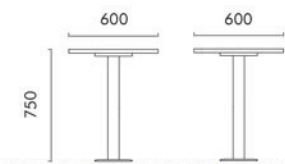

Model: 1846T / 1850Y
Spec: 600Wx600Dx1050Hmm

Model: 1845T / 685Y
Spec: Ø800x750Hmm

Model: 1831T / 774Y
Spec: 1200Wx600Dx750Hmm

Model: 1828T / 19018Y
Spec: 1200Wx600Dx750Hmm

Model: 1824T / 19019Y
Spec: 1200Wx600Dx750Hmm

Model: 1844T / 1811Y
Spec: 1800Wx800Dx750Hmm

Model: 002L
Spec: 1650Wx1200Dx870Hmm

Model: 578L
Spec: 1640Wx1200Dx875Hmm

Model: 723T / 723Y
Spec: 1200Wx600Dx750Hmm

Model: 1812T / 1884Y
Spec: 600Wx600Dx750Hmm

Model: 1820T / CH1
Spec: 600Wx600Dx750Hmm

Model: 006-1L
Spec: 1560Wx1200Dx870Hmm

Model: 1804L
Spec: 1600Wx1200Dx870Hmm

The above is the reference size, Functionsmith has the right to adjust the product size due to process upgrades. Please consult the business immediately for the exact size.