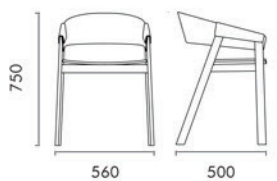

Model: 967Y
Spec: 510Wx620Dx820Hmm

Model: 1701Y
Spec: 500Wx510Dx790Hmm

PRODUCT SET. BARSTOOL

Model: 18111Y
Spec: 560Wx500Dx750Hmm

Model: 18111Y -1
Spec: 560Wx510Dx750Hmm

Model: 773Y
Spec: 570Wx530Dx790Hmm

Model: 773Y -1
Spec: 570Wx530Dx860Hmm