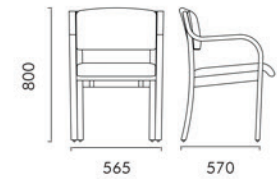

Model: **19020Y**
Spec: 490Wx500Dx790Hmmm

PRODUCT SET. SOLID WOOD CHAIR

Model: 18145Y
Spec: 630Wx530Dx770Hmm

Model: 1886Y
Spec: 580Wx510Dx750Hmm

Model: 762Y
Spec: 640Wx535Dx775Hmm

Model: 1706Y
Spec: 560Wx550Dx730Hmm

PRODUCT SET. SOLID WOOD CHAIR

Model: 1015Y
Spec: 550Wx480Dx830Hmm

Model: 1015Y -1
Spec: 550Wx480Dx830Hmm

Model: 1020Y
Spec: 555Wx590Dx810Hmm

Model: 902Y
Spec: 565Wx570Dx800Hmm

Model: 962Y
Spec: 570Wx510Dx760Hmm