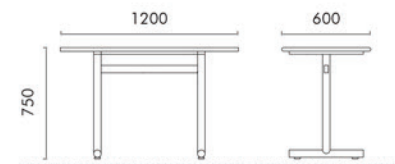

Model: 1828T / 19018Y
Spec: 1200Wx600Dx750Hmm