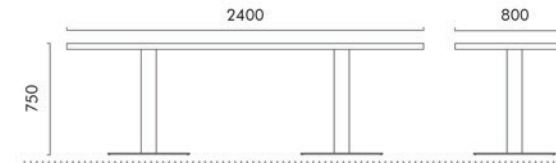

Model: 648T / 648Y
Spec: 1200Wx800Dx750Hmm

Model: 1814T / 1823Y
Spec: 1200Wx800Dx750Hmm

Model: 1823T / 1835Y
Spec: 1200Wx600Dx750Hmm

PRODUCT SET. STEEL WOODEN TABLE AND CHAIR

Model: 1843T / 1851Y
Spec: 2400Wx800Dx750Hmm