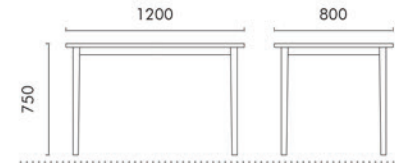

Model: 1814T / 1823Y
Spec: 1200Wx800Dx750Hmm