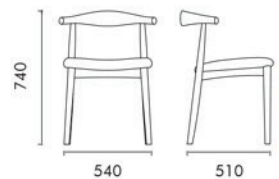

Model: 1702Y
Spec: 530Wx530Dx740Hmm