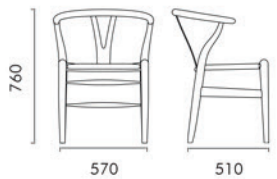

Model: **19020Y**
Spec: 490Wx500Dx790Hmmm

PRODUCT SET. SOLID WOOD CHAIR

Model: 18145Y
Spec: 630Wx530Dx770Hmm

Model: 1886Y
Spec: 580Wx510Dx750Hmm

Model: 762Y
Spec: 640Wx535Dx775Hmm

Model: 1706Y
Spec: 560Wx550Dx730Hmm

PRODUCT SET. SOLID WOOD CHAIR

Model: 1015Y
Spec: 550Wx480Dx830Hmm

Model: 1015Y -1
Spec: 550Wx480Dx830Hmm

Model: 1020Y
Spec: 555Wx590Dx810Hmm

Model: 902Y
Spec: 565Wx570Dx800Hmm

Model: 962Y
Spec: 570Wx510Dx760Hmm