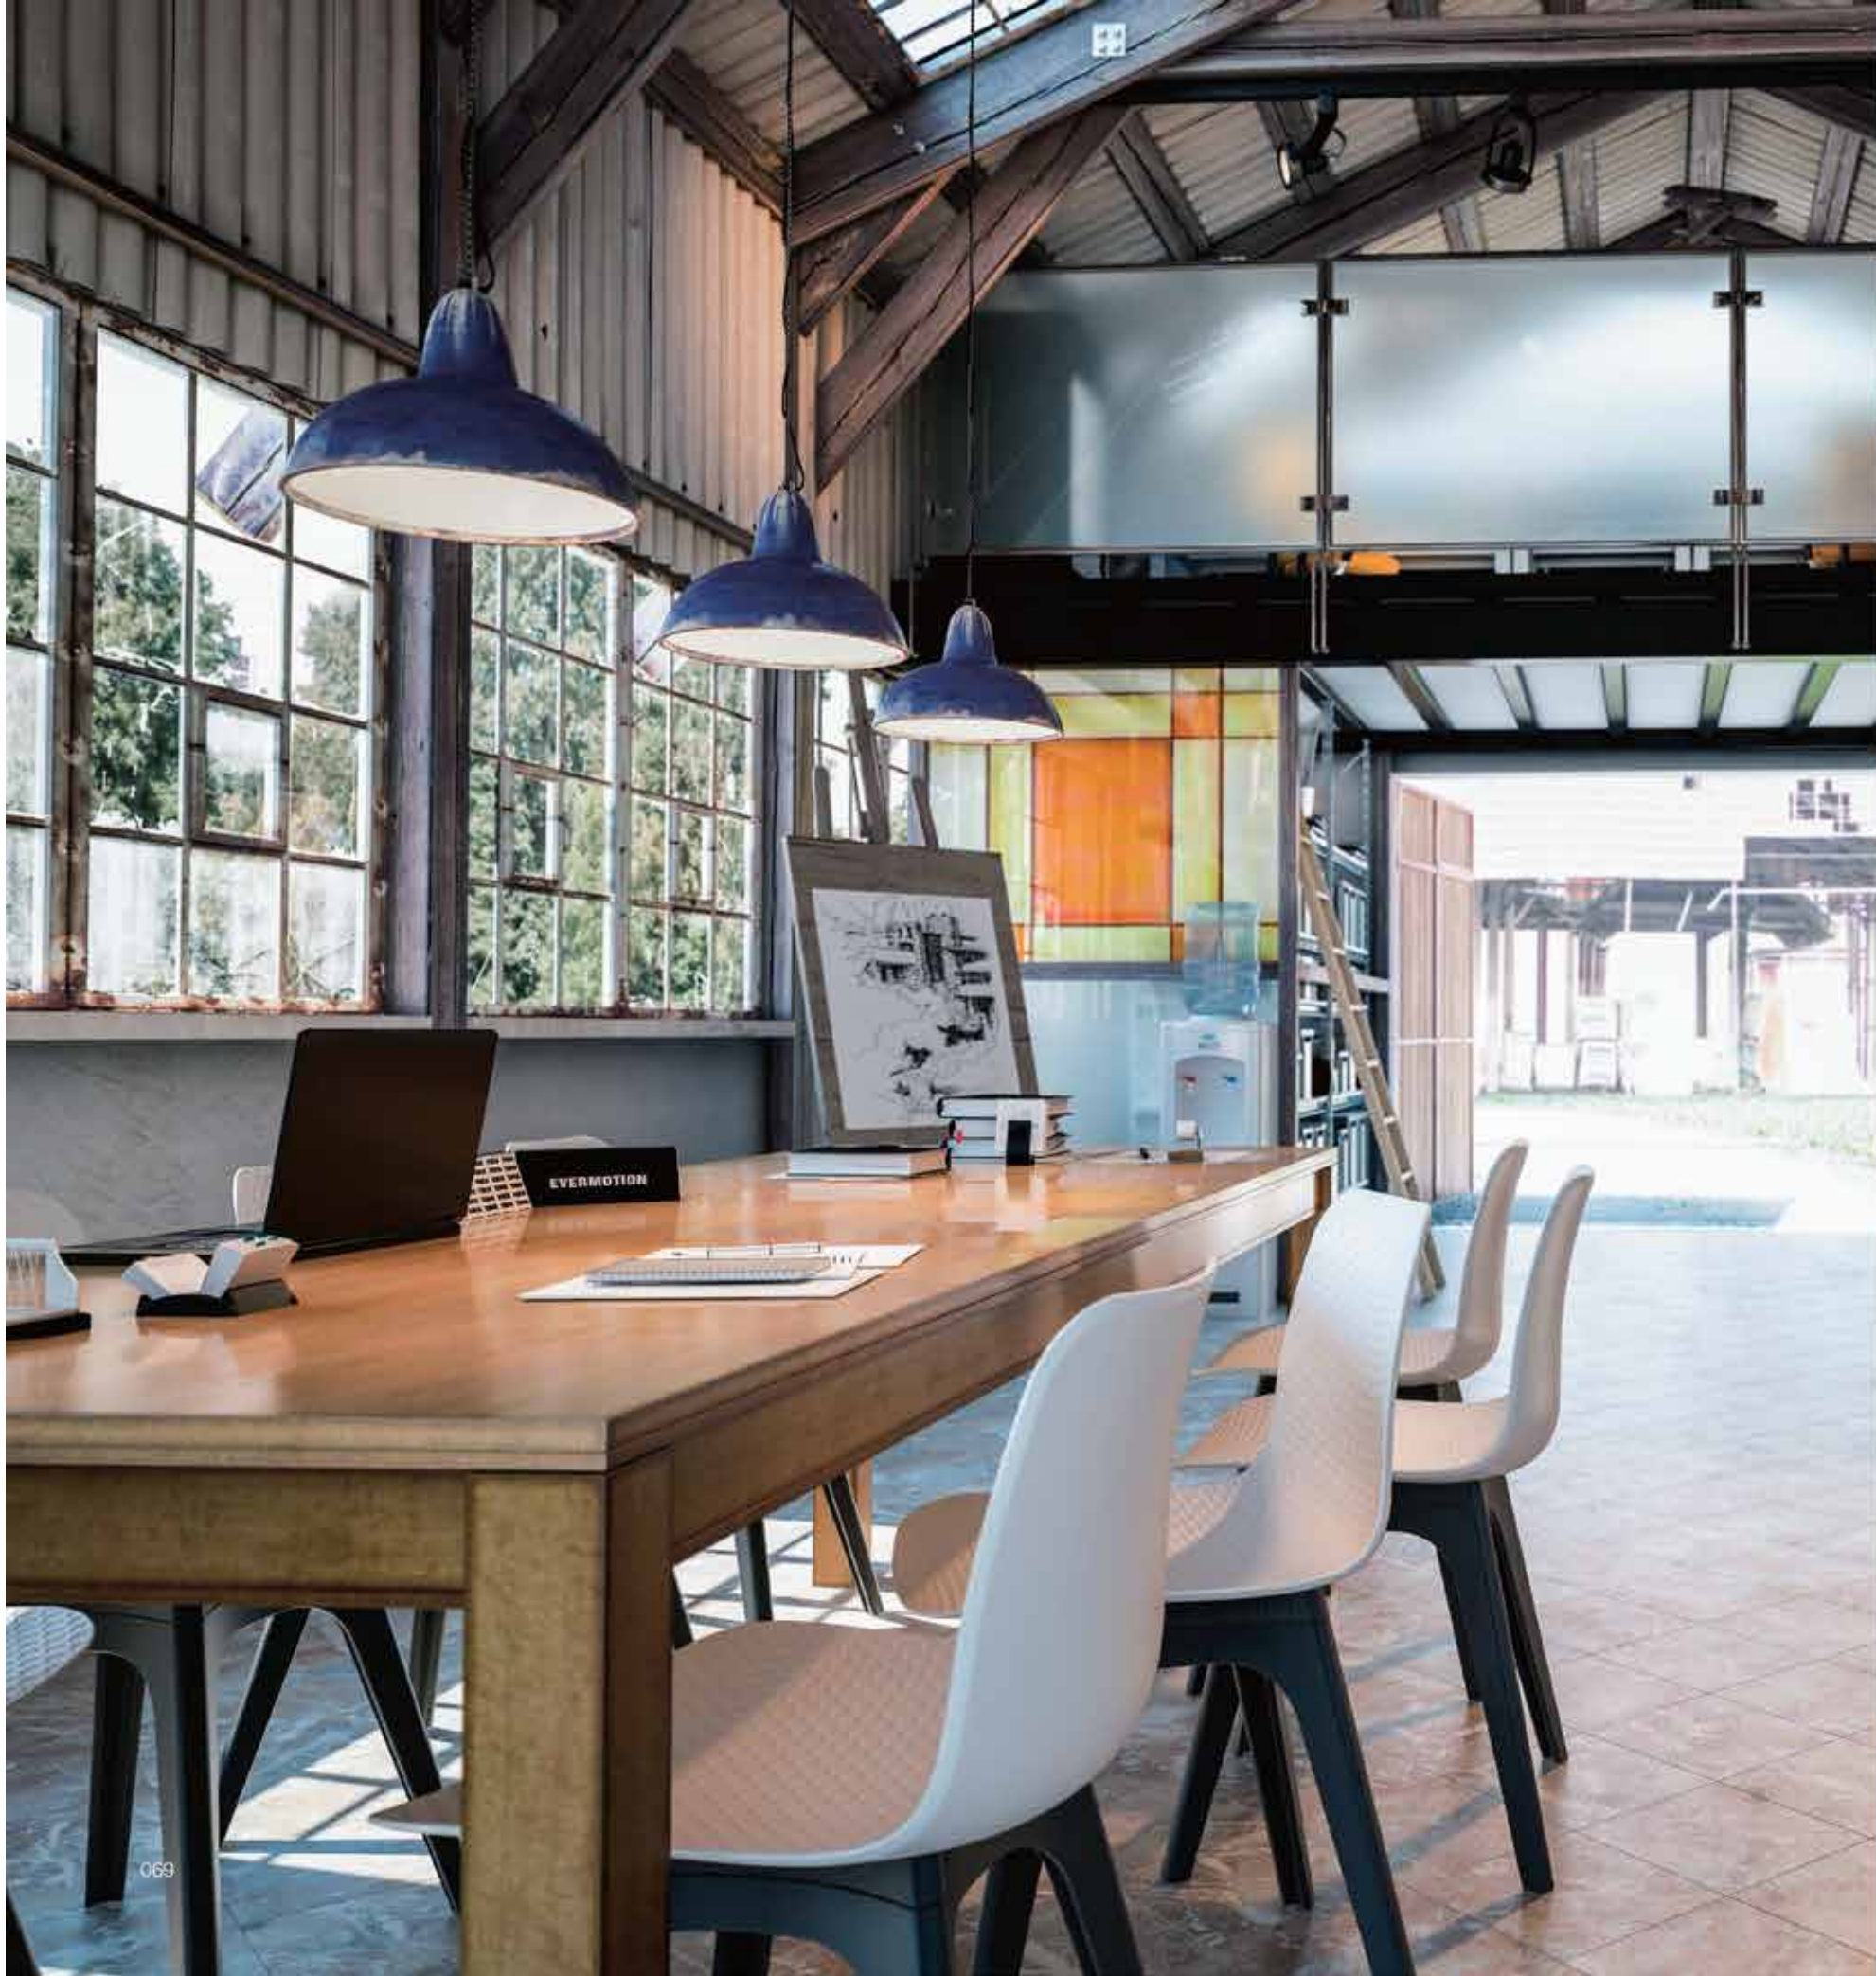

Item#: NET-07
Size: L47×W45×H79.5

BASE:
Regular Colors:
Black / White / Grey