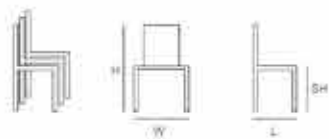

Regular Colors:
Black / White / Grey

Selectable Colors:
Red / Orange / Green / Turquoise / Ginger / Navy blue