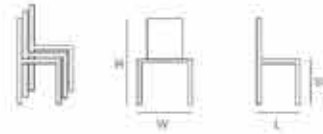

Plastic Chair Plastic & Wood Table

Item#: CT-382
Size: L70*W75*H67 SH37cm

Regular Colors:
Black / White / Grey

Selectable Colors:
Red / Orange / Green / Turquoise / Ginger / Navy blue

Item#: CT-395
Size: L41*W41*H45.5

Item#: CT-395
Size: L41*W41*H45.5

Regular Colors:
Black / White / Grey

Selectable Colors:
Red / Orange / Green / Turquoise / Ginger / Navy blue