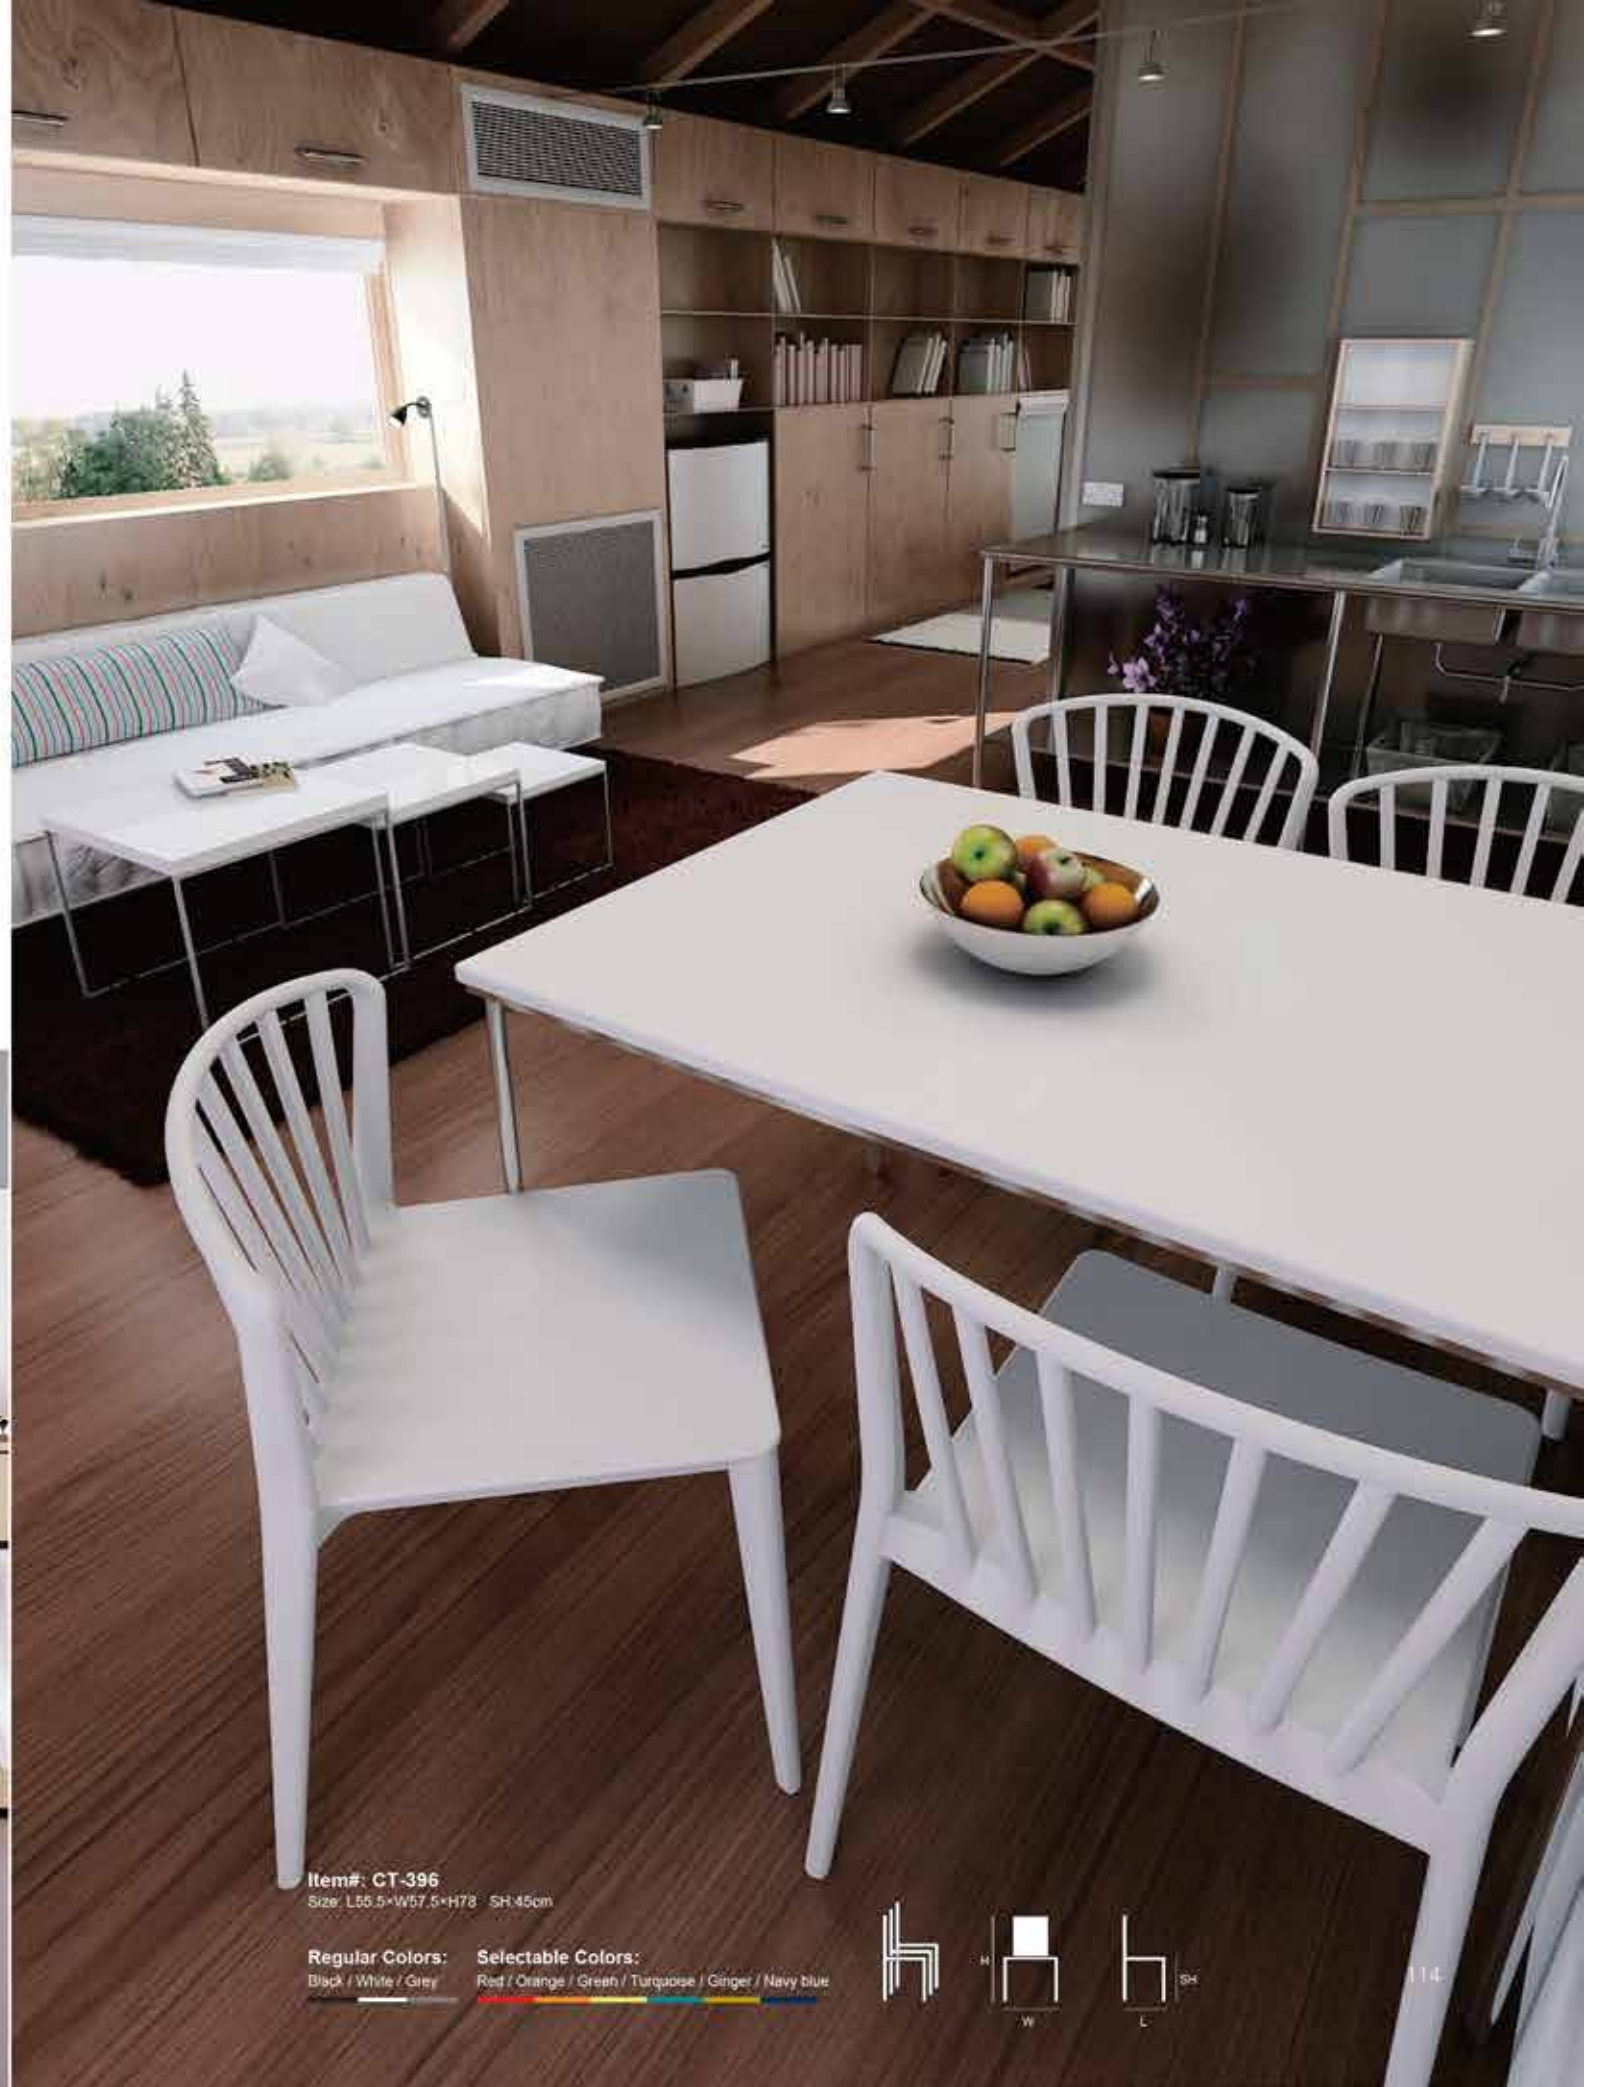

Item#: CT-396
Size: L55.5*W57.5*H78 SH:45cm

Regular Colors: Black / White / Grey
Selectable Colors: Red / Orange / Green / Turquoise / Ginger / Navy blue