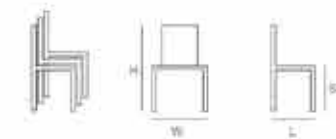

Item#: CT-620
Size: L48*W51*H81.5 SH:45cm

Item#: CT-621 (swivel)
Size: L50*W51*H80 SH:45cm

BASE:

Regular Colors:
Black / White / Grey

SEAT:

Regular Colors:
Black / White / Grey

Selectable Colors:
Red / Orange / Green / Turquoise / Ginger / Navy blue