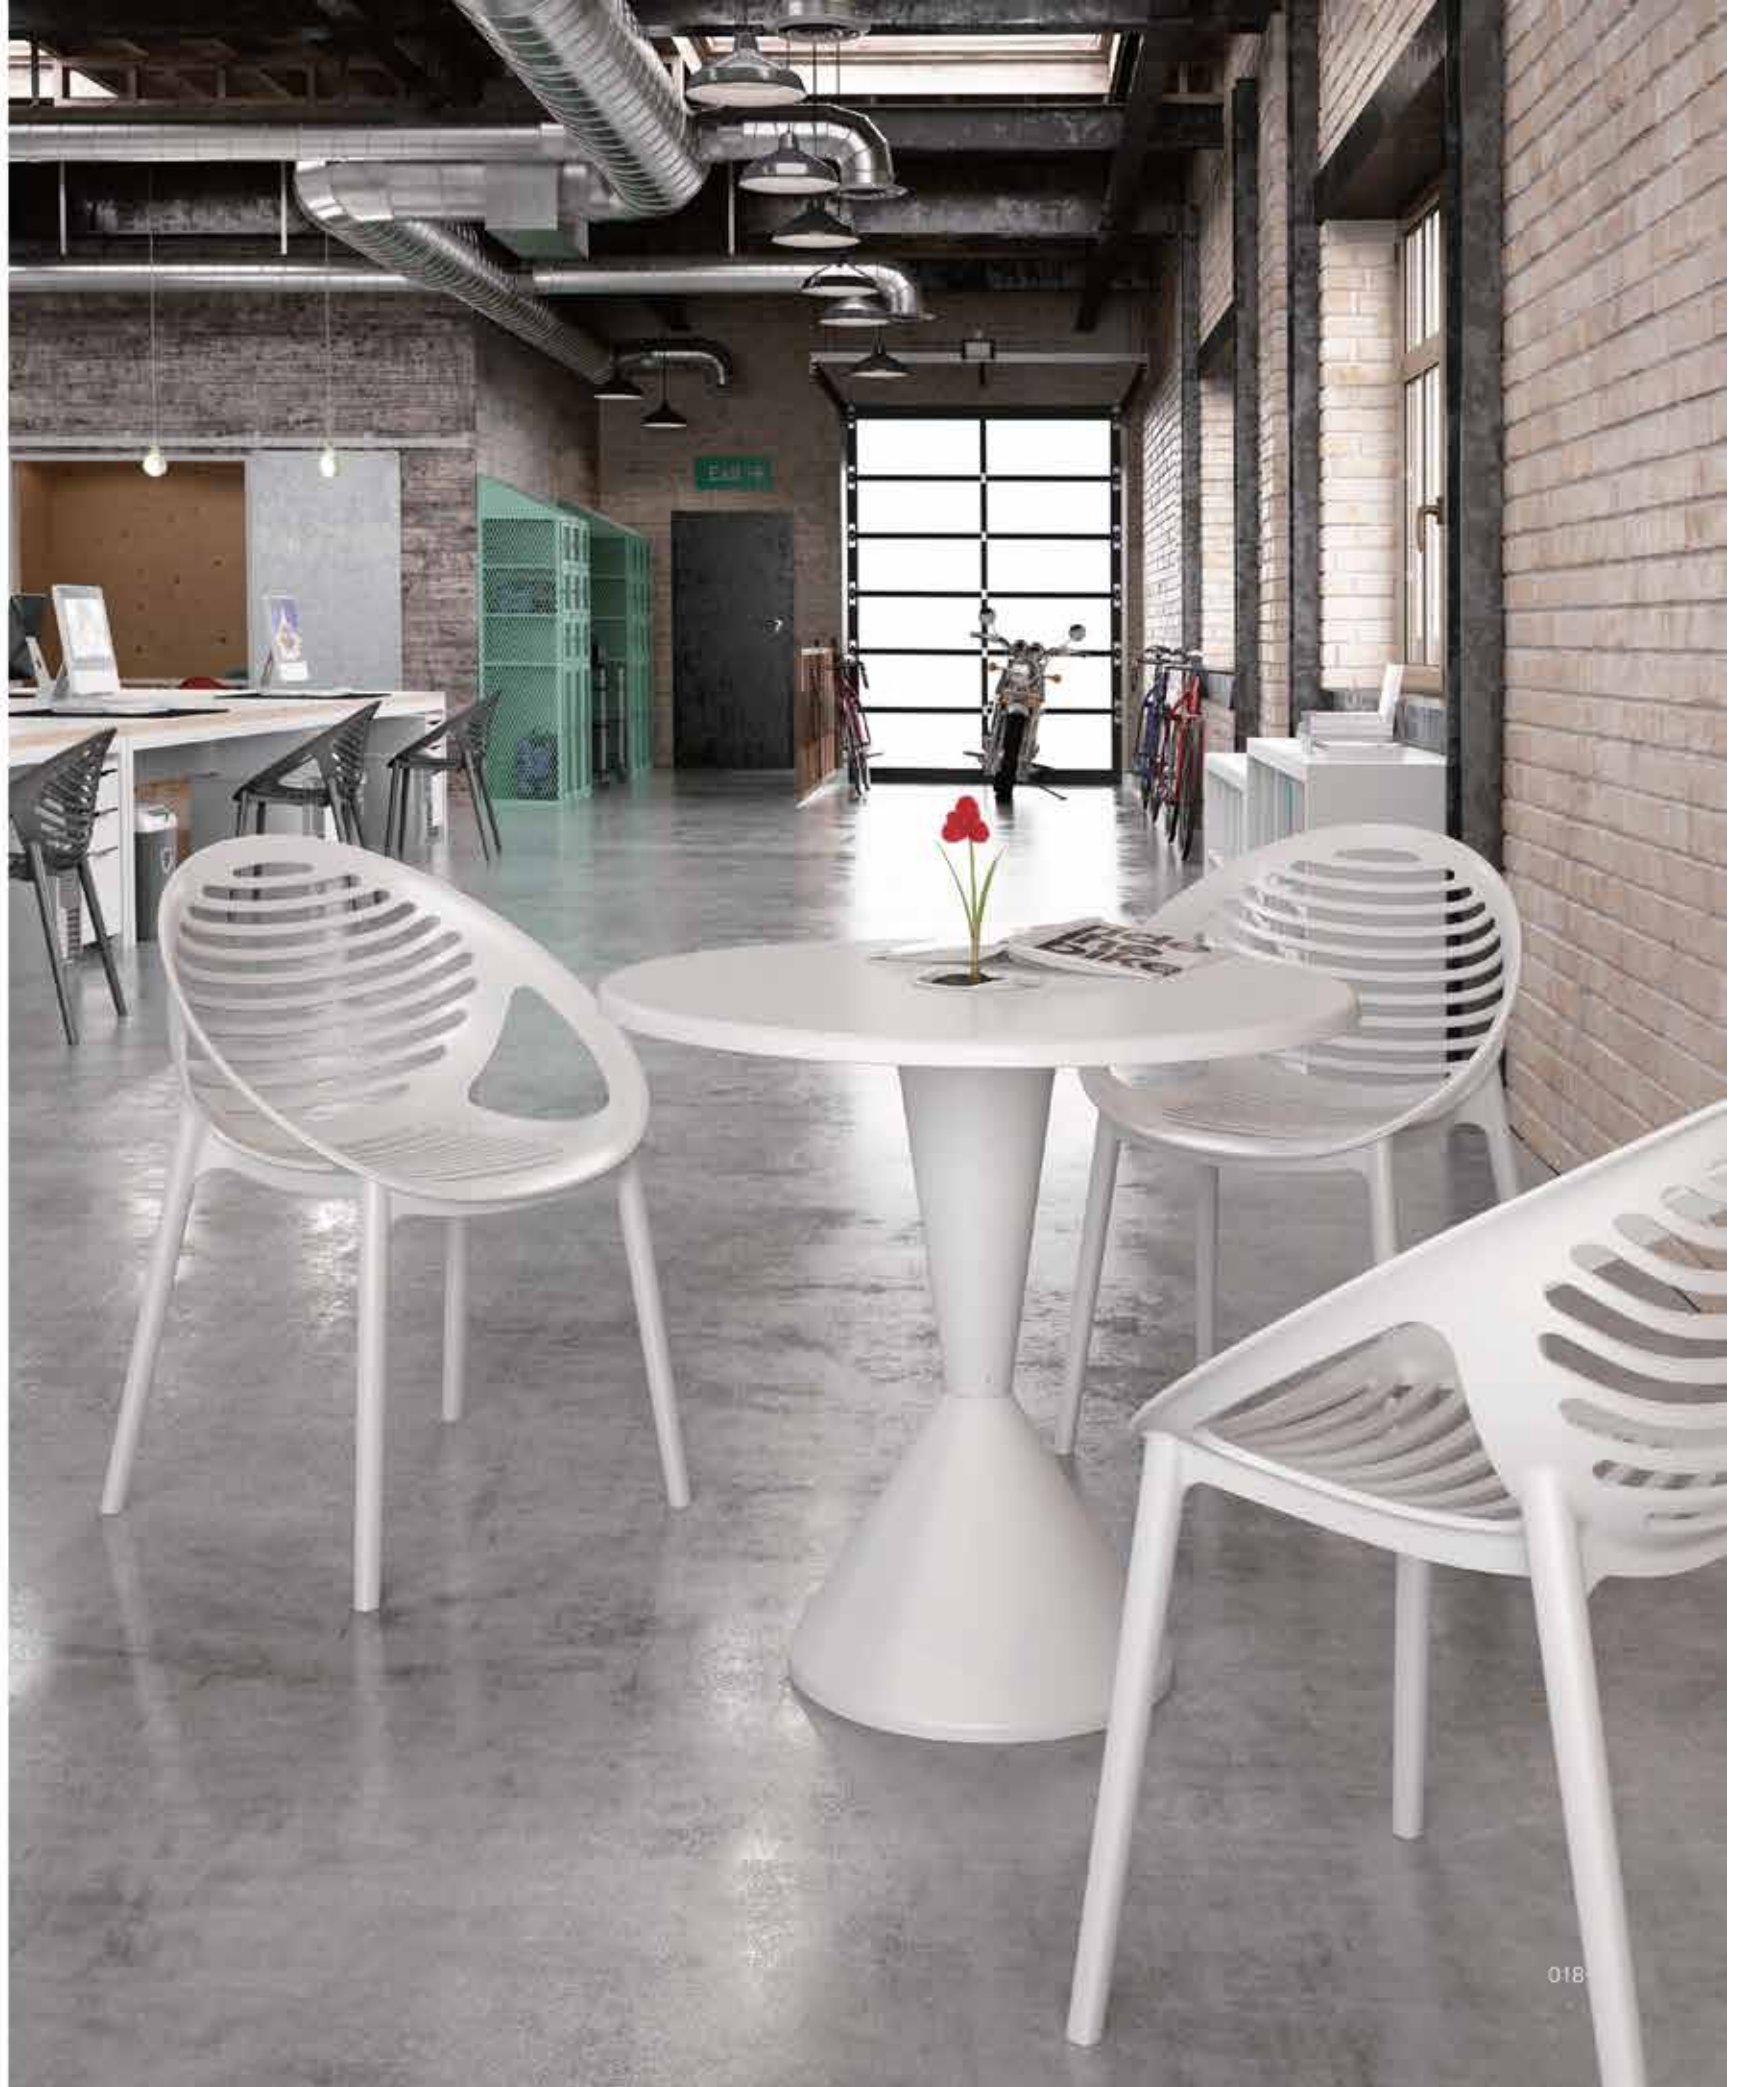

Item#: TB-01-80
Size: L80×W80×H74

Regular Colors:
Black / White