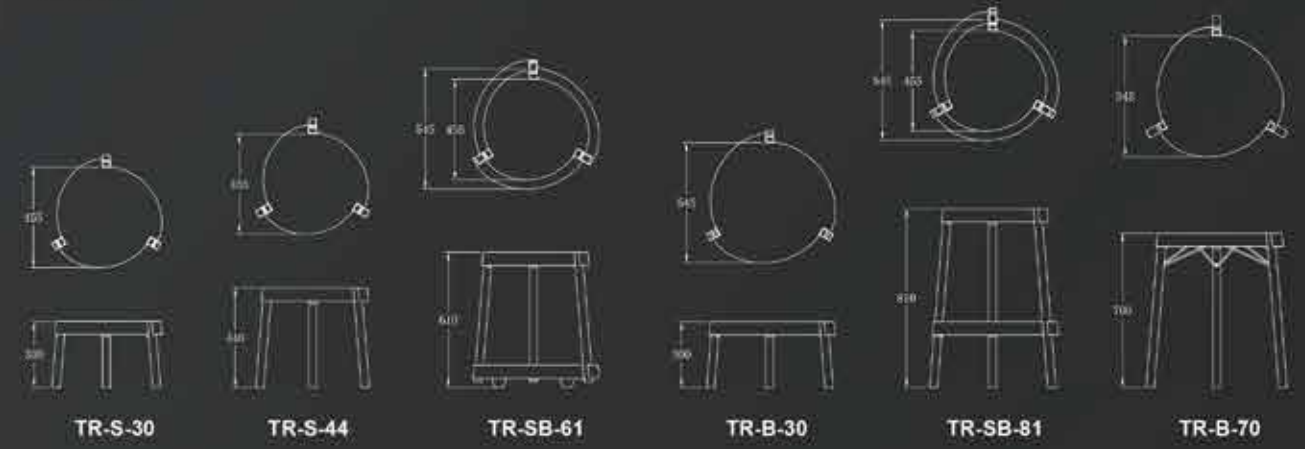

Regular Colors:
Black / White / Grey

Selectable Colors:
Red / Orange / Green / Turquoise / Ginger / Navy blue

Item# Size: