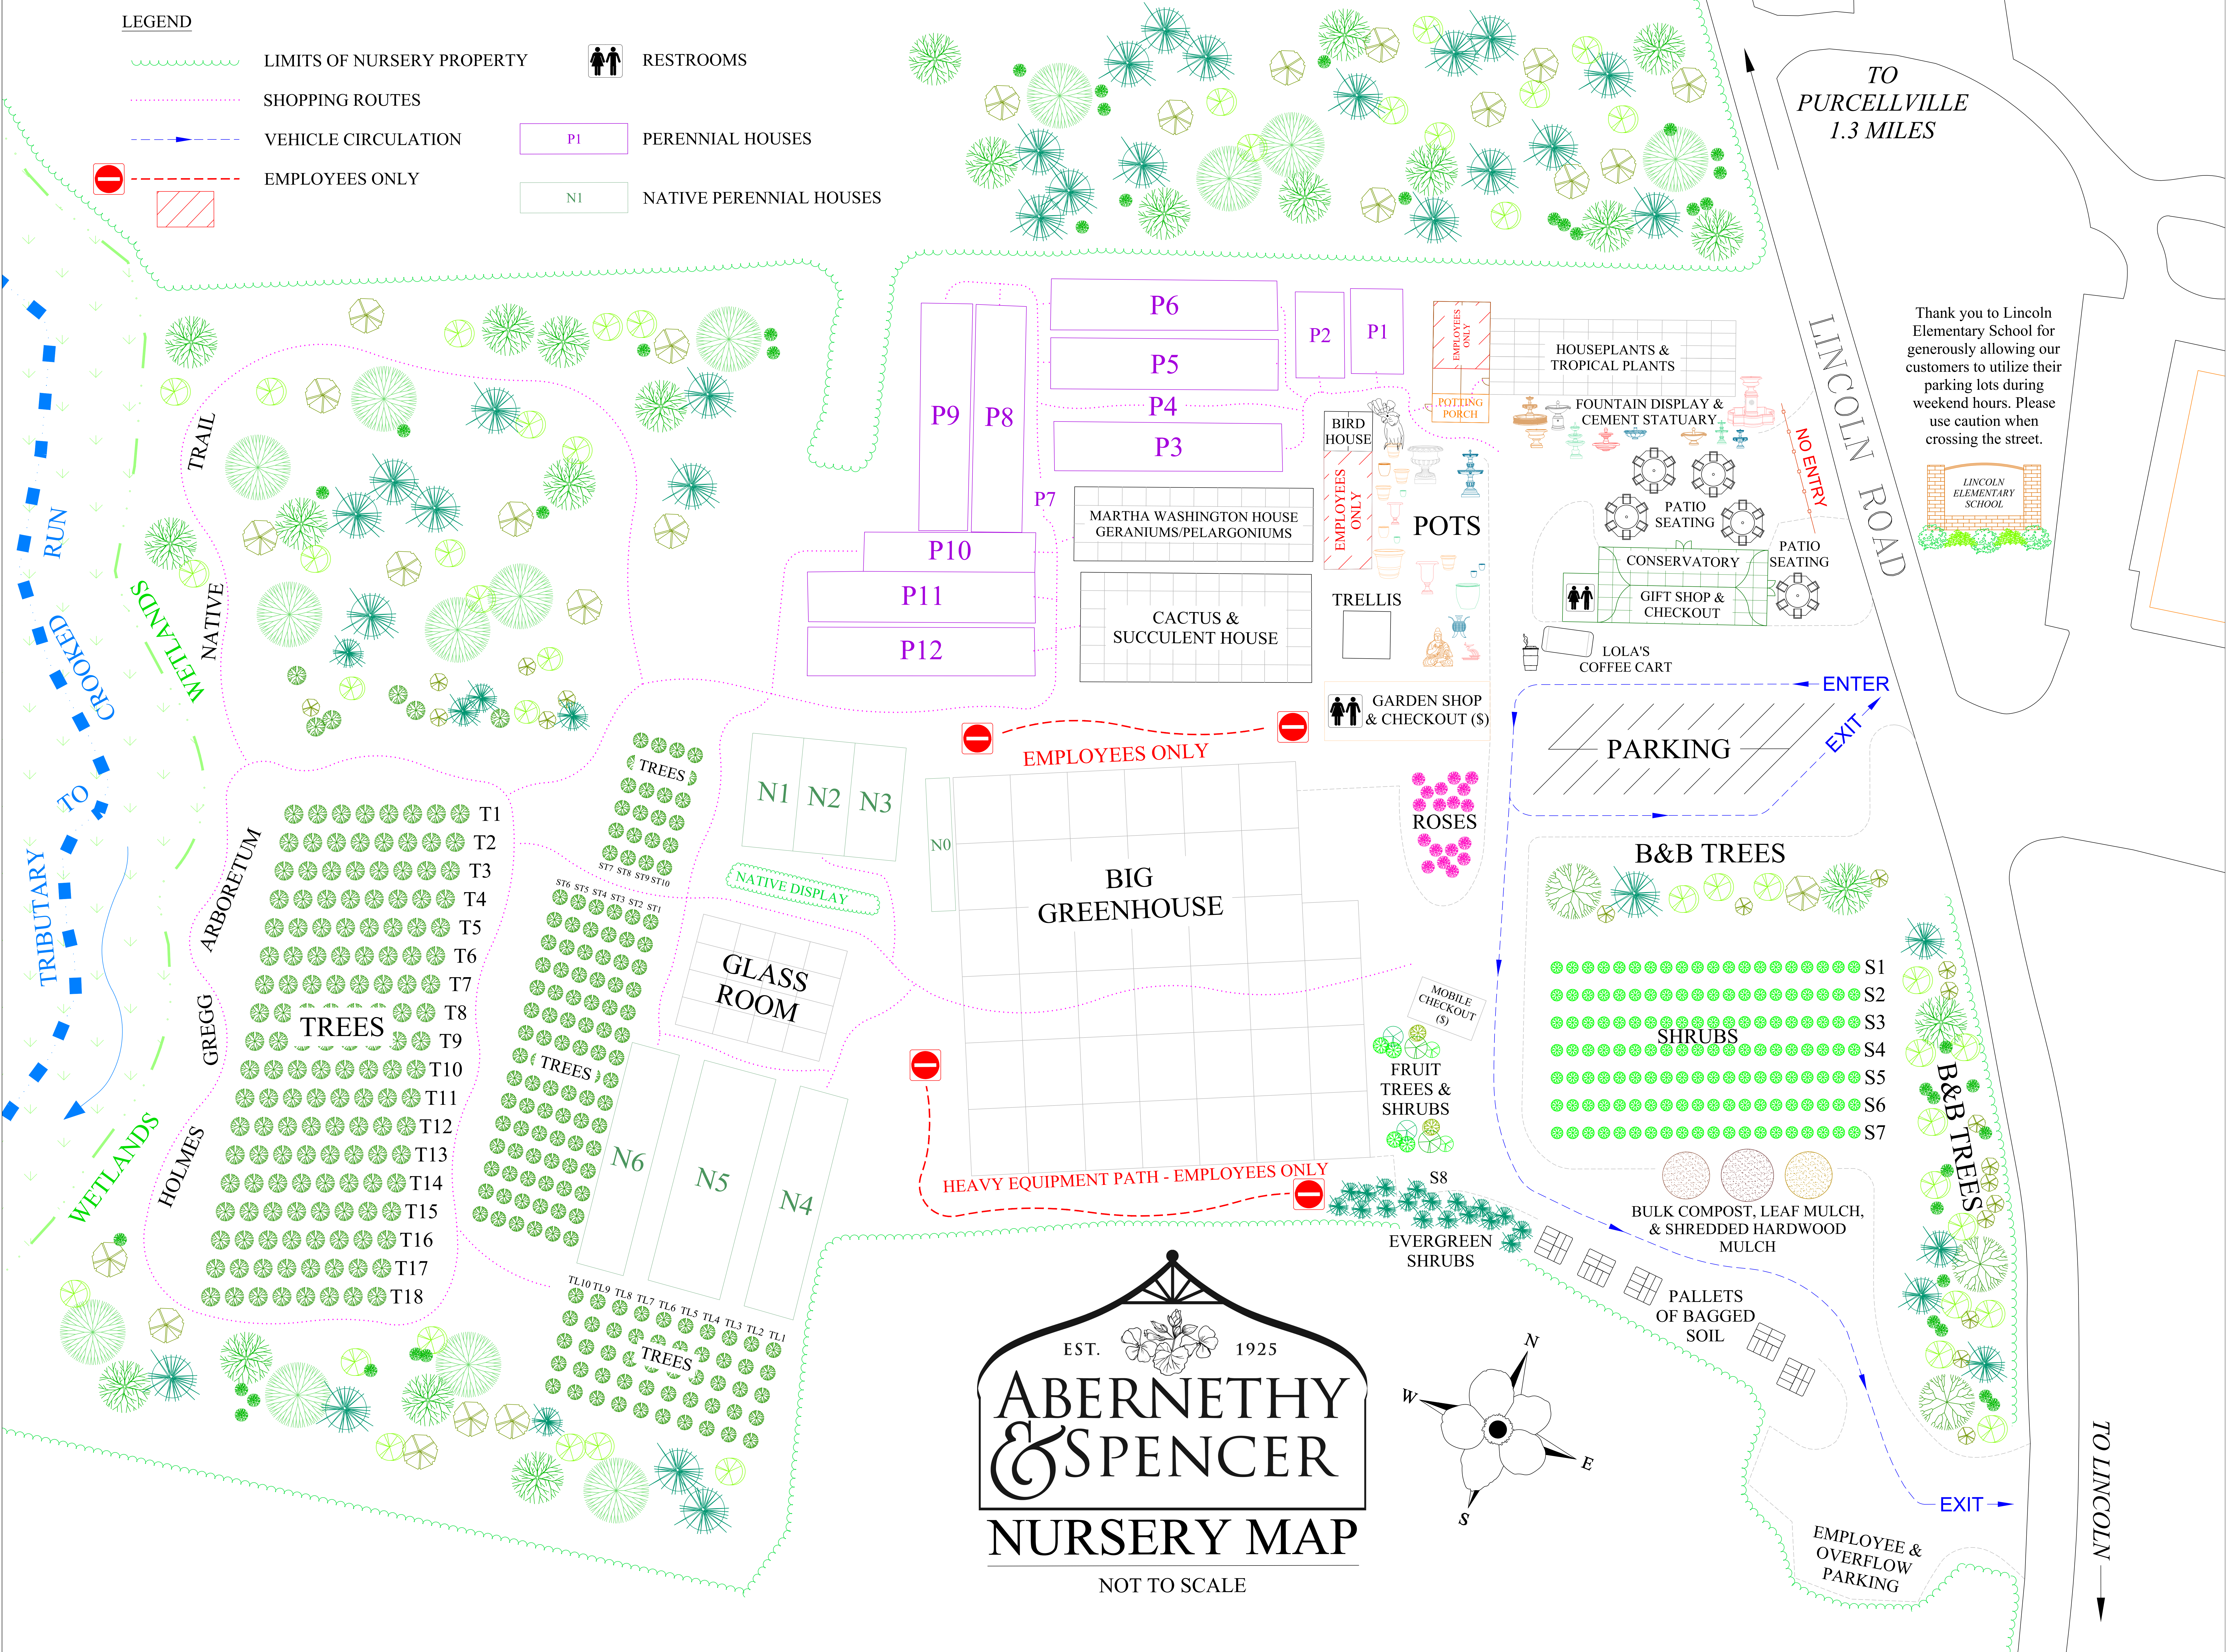

LEGEND

-  LIMITS OF NURSERY PROPERTY
-  SHOPPING ROUTES
-  VEHICLE CIRCULATION
-  EMPLOYEES ONLY
-  EMPLOYEES ONLY
-  RESTROOMS
-  PERENNIAL HOUSES
-  NATIVE PERENNIAL HOUSES

Thank you to Lincoln Elementary School for generously allowing our customers to utilize their parking lots during weekend hours. Please use caution when crossing the street.

EST. 1925
ABERNETHY & SPENCER
NURSERY MAP

NOT TO SCALE