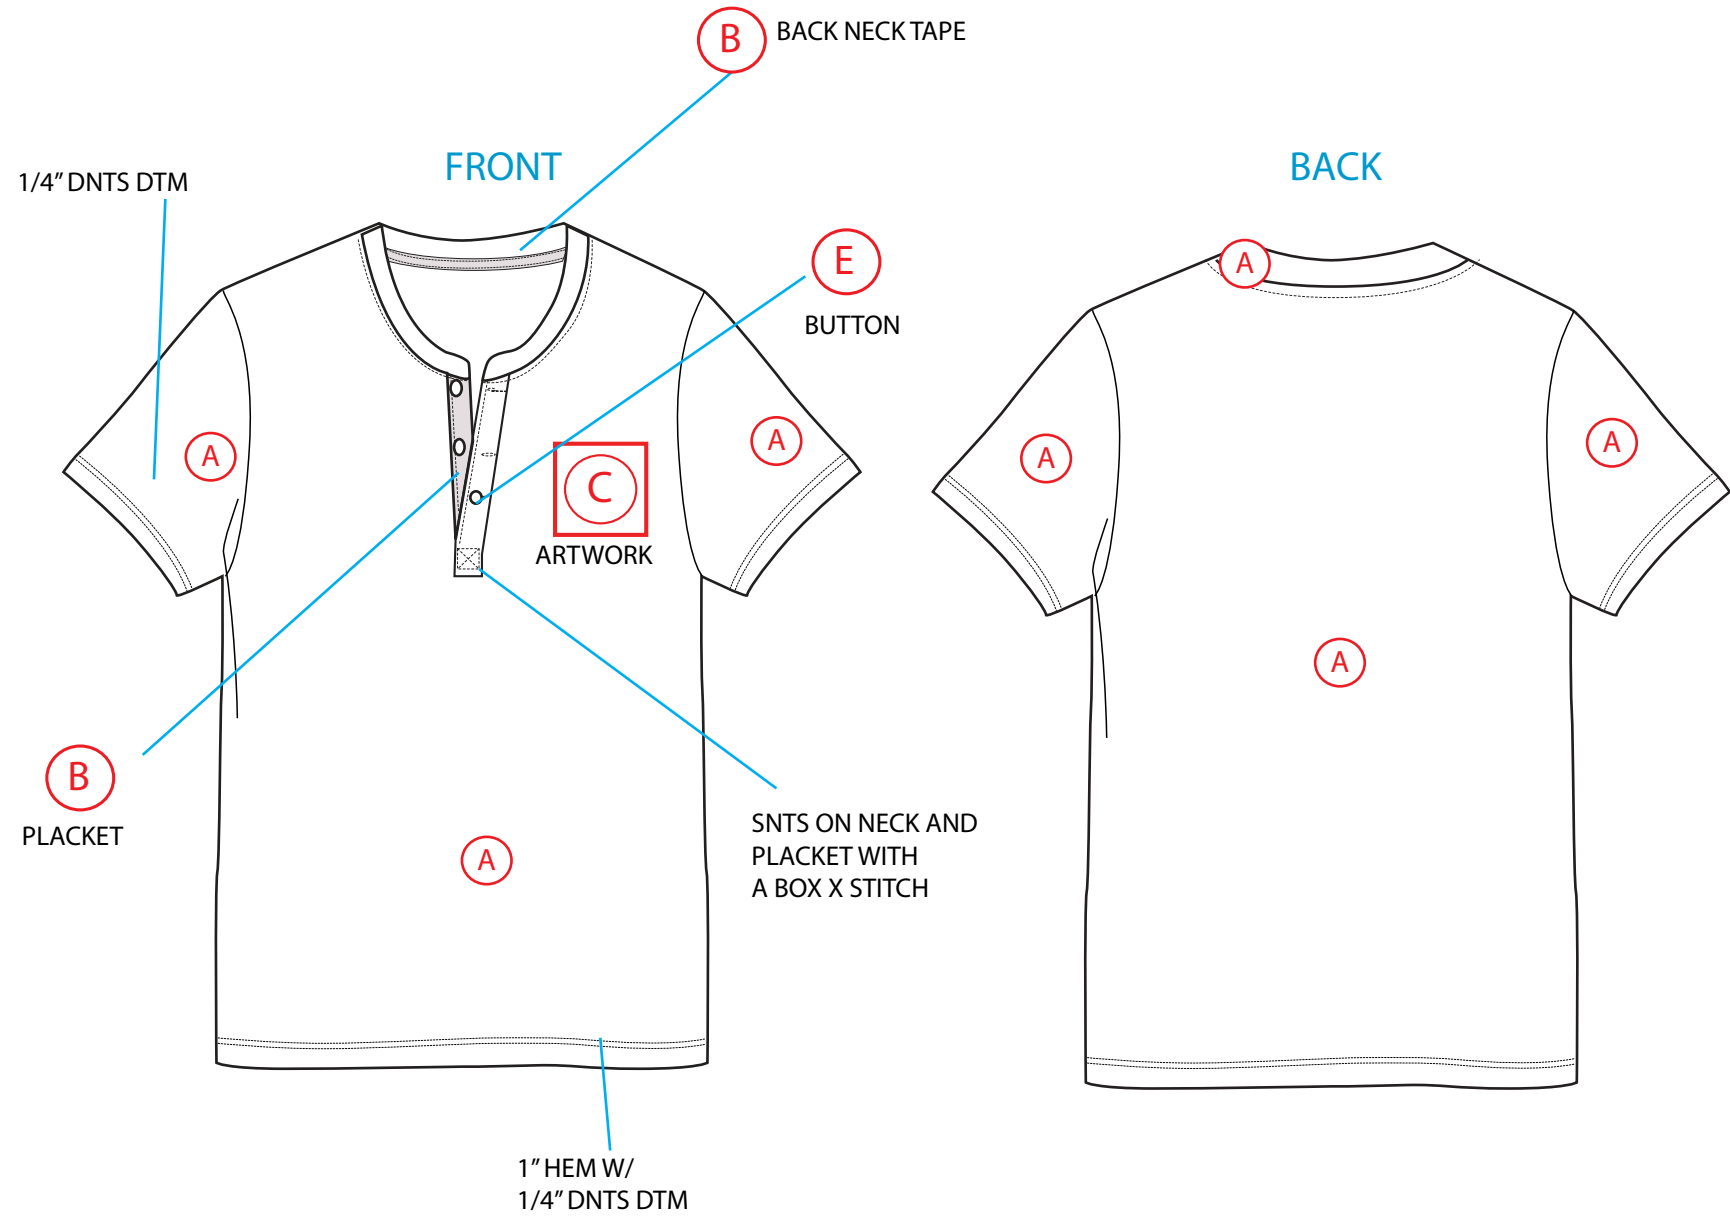

DATE	STYLE NUMBER	CUSTOMER	SIZE	DESCRIPTION	BRAND
SS23	1211CKMC/D	LINE	M-2XL	MENS EMBROIDERED LOGO Henley TEE	CHEROKEE

PLS SEND 3 FULL SAMPLES
- NO PANELS

MATERIAL:

COTTON

	(A) MAIN BODY	(B) NECK TAPE/ PLACKET	(C) EMBROIDERY	(E) BUTTON EMBOSSED	THREAD
1211CKMC	 Black Beauty 19-3911 TCX	 Black Beauty 19-3911 TCX	 Black Beauty 19-3911 TCX	DTM	DTM
	 Navy Blazer 19-3923 TCX	 Navy Blazer 19-3923 TCX	 Navy Blazer 19-3923 TCX	DTM	DTM
	 Olive Branch 18-0527TCX	 Olive Branch 18-0527TCX	 Olive Branch 18-0527TCX	DTM	DTM
	 Charcoal Melange	 Charcoal Melange	 Charcoal Melange	DTM	DTM
1211CKMD	 NAVY BLAZER MELANGE	 NAVY BLAZER MELANGE	 NAVY BLAZER MELANGE	DTM	DTM
	 BURGUNDY MELANGE	 BURGUNDY MELANGE	 BURGUNDY MELANGE	DTM	DTM
	 Charcoal Melange	 Charcoal Melange	 Charcoal Melange	DTM	DTM
	 GREY MEALNGE	 GREY MELANGE	 GREY MELANGE	DTM	DTM