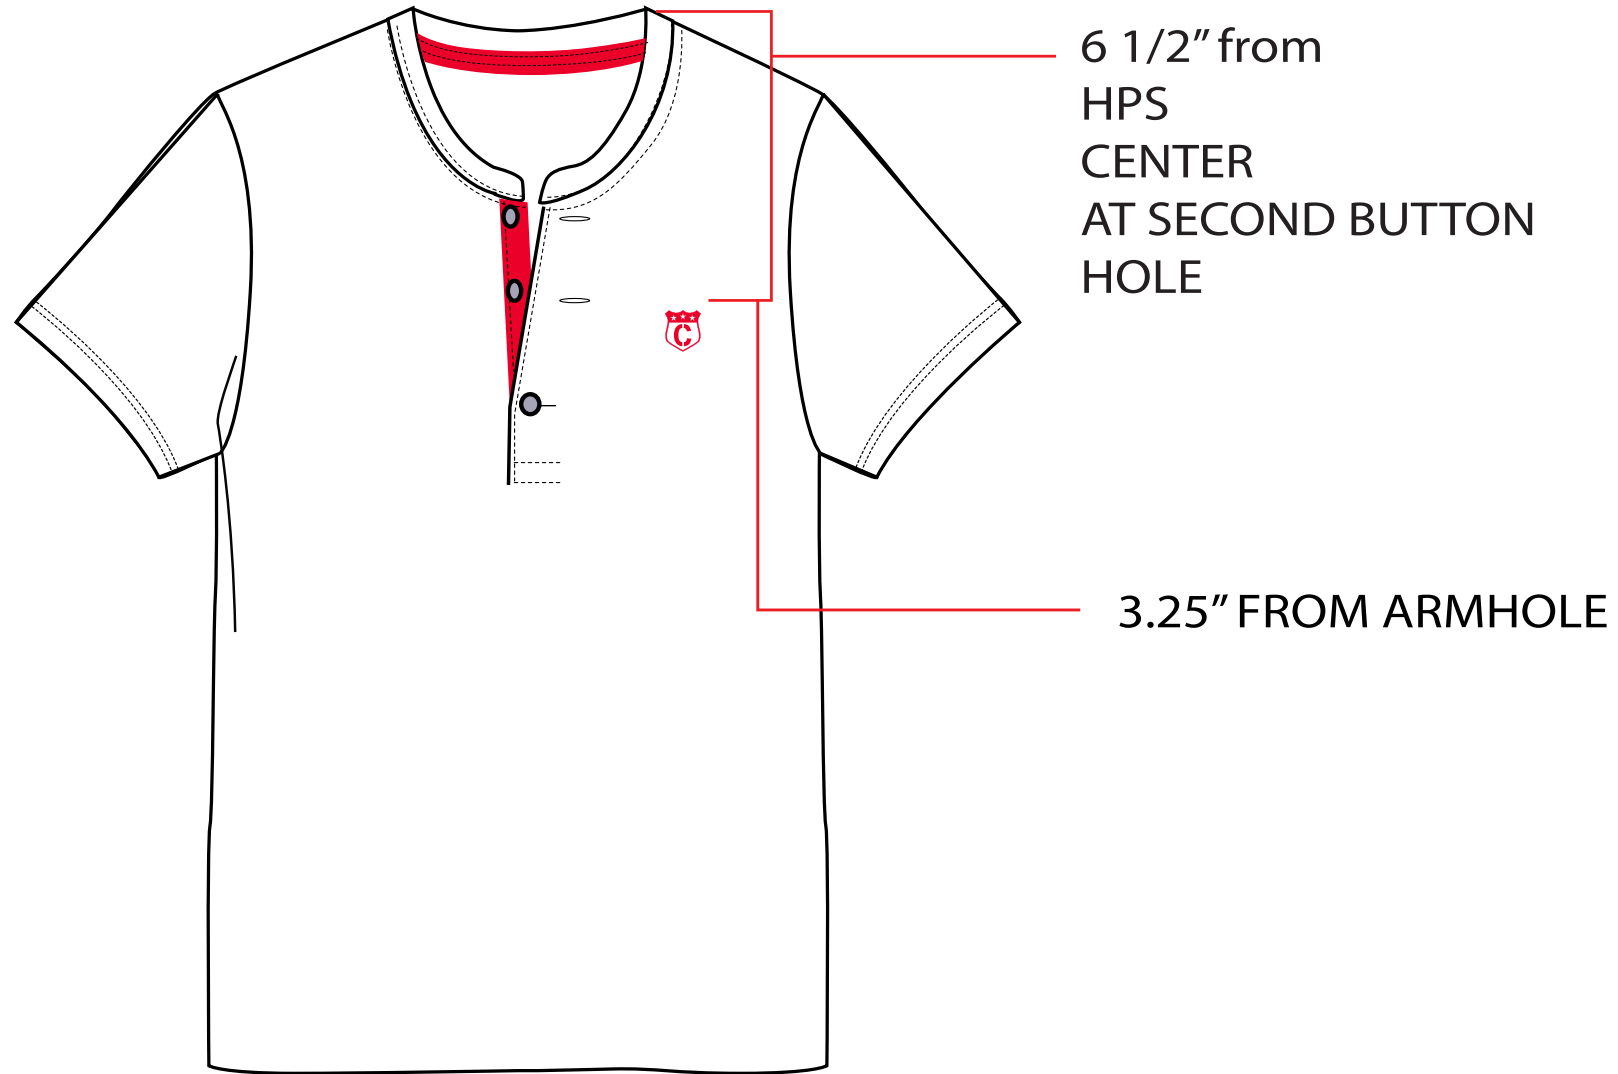

PLS SEND 3 FULL SAMPLES
- NO PANELS

MATERIAL:

COTTON

	(A) MAIN BODY	(B) NECK TAPE/ PLACKET	(C) EMBROIDERY	(E) BUTTON EMBOSSED	THREAD
1211CKMC	 Black Beauty 19-3911 TCX	 Black Beauty 19-3911 TCX	 Black Beauty 19-3911 TCX	DTM	DTM
	 Navy Blazer 19-3923 TCX	 Navy Blazer 19-3923 TCX	 Navy Blazer 19-3923 TCX	DTM	DTM
	 Olive Branch 18-0527TCX	 Olive Branch 18-0527TCX	 Olive Branch 18-0527TCX	DTM	DTM
	 Charcoal Melange	 Charcoal Melange	 Charcoal Melange	DTM	DTM
1211CKMD	 NAVY BLAZER MELANGE	 NAVY BLAZER MELANGE	 NAVY BLAZER MELANGE	DTM	DTM
	 BURGUNDY MELANGE	 BURGUNDY MELANGE	 BURGUNDY MELANGE	DTM	DTM
	 Charcoal Melange	 Charcoal Melange	 Charcoal Melange	DTM	DTM
	 GREY MEALNGE	 GREY MELANGE	 GREY MELANGE	DTM	DTM

DATE	STYLE NUMBER	CUSTOMER	SIZE	DESCRIPTION	BRAND
SS23	1211CKMC/D	LINE	M-2XL	MENS EMBROIDERED LOGO Henley TEE	CHEROKEE

EMBROIDERY

H: 1"

BUTTON