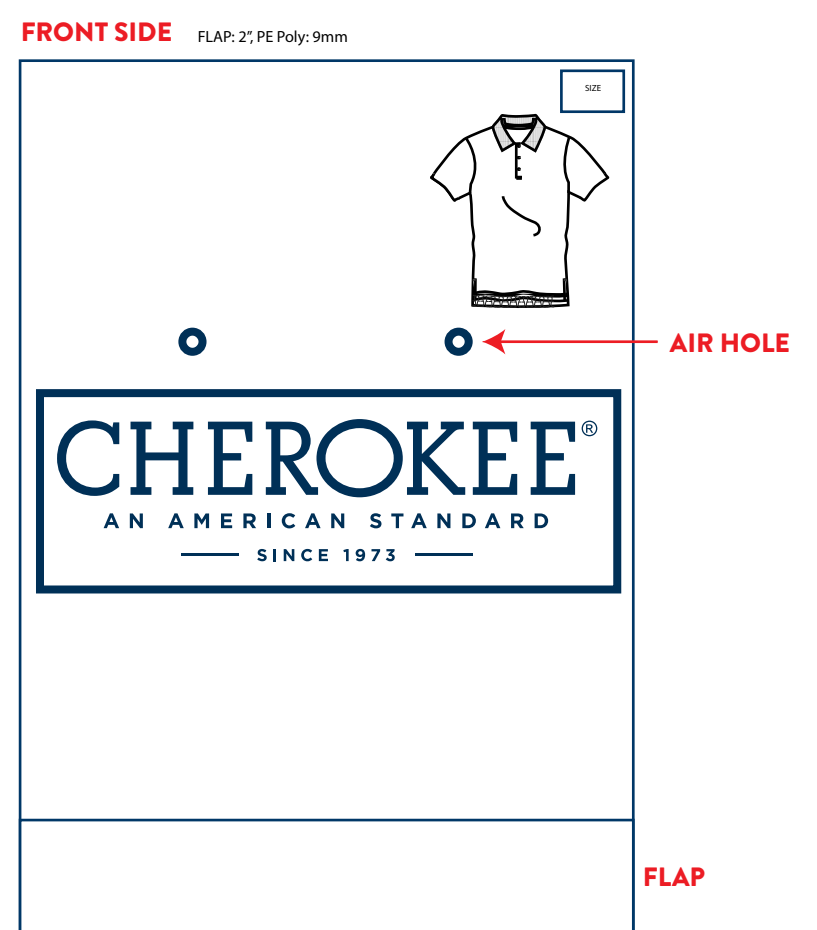

1.8"

CHEROKEE
AN AMERICAN STANDARD
— SINCE 1973 —

S/CH
000% English
000% English
000% Spanish Translation
000% Spanish Translation
RN# 166455
MADE IN XXX
HECHO EN XXX

MACHINE WASH COLD WITH LIKE COLORS
ONLY NON-CHLORINE BLEACH WHEN NEEDED
TUMBLE DRY LOW WARM IRON IF NEEDED
LAVAR A MÁQUINA EN FRÍO CON COLORES SIMILARES

USAR SOLO BLANQUEADOR SIN CLORO CUANDO SI ES NECESARIO

30 TRACKING # REMANPODATEYEAR
cherokeeusa.com

XS/TP
S/CH
M/M
L/G
XL/TG
XXL/TTG