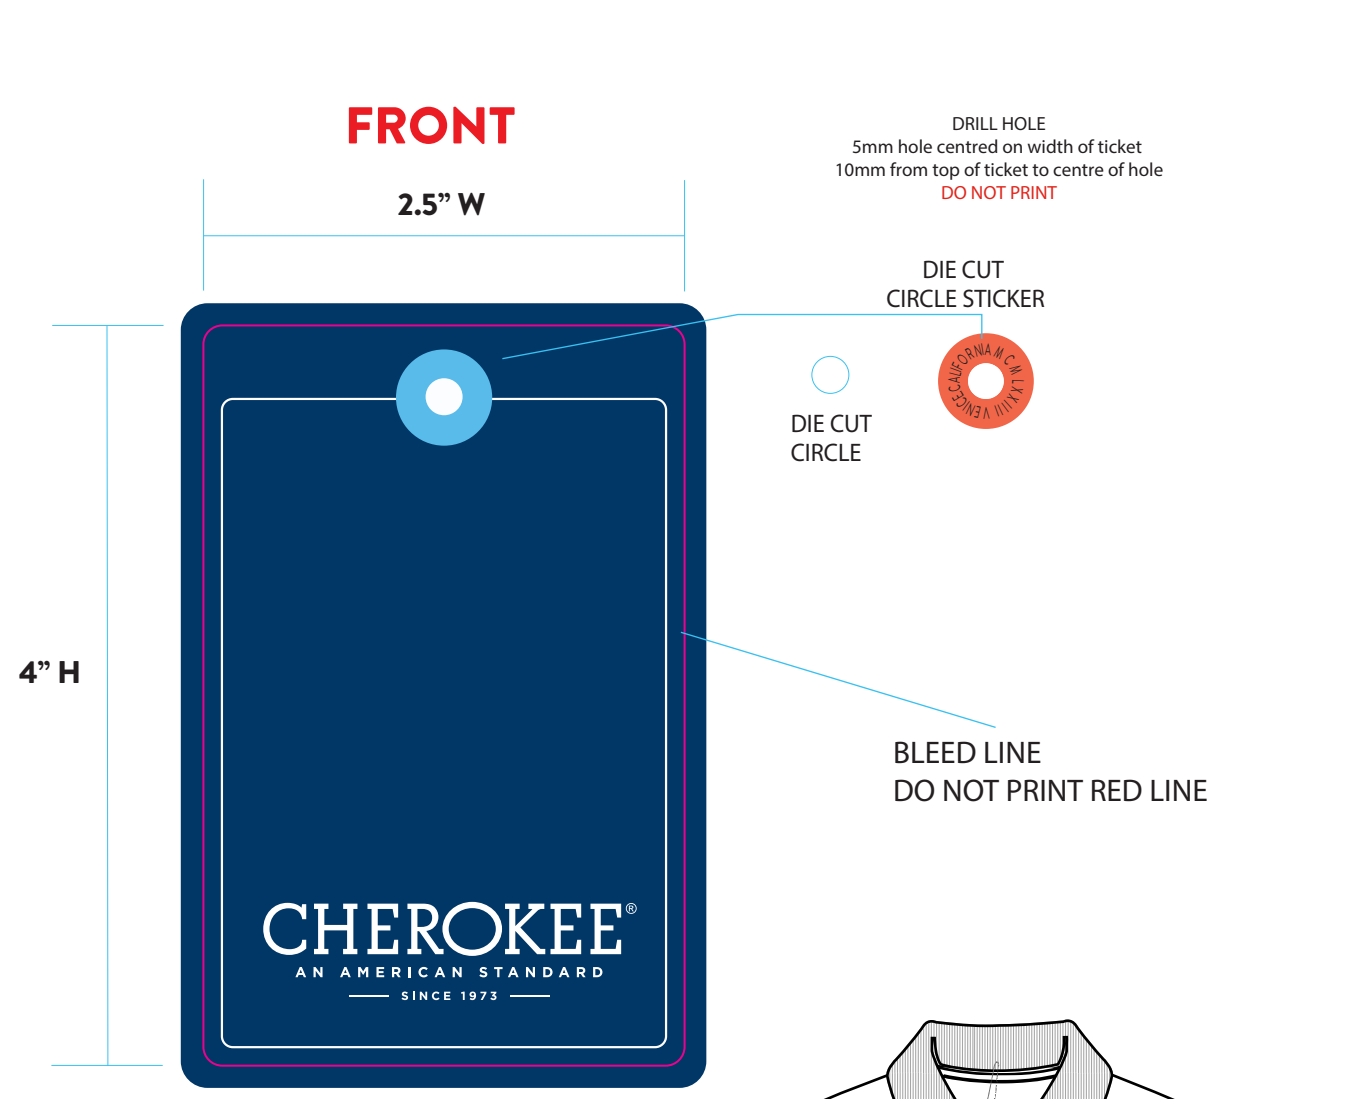

Lt Blue

Navy

Yellow

Red

White

Burgundy

Hunter Green

1221CKB
XS-S-M-L-XL-XXL
24 PCS PER CARTON

DATE	STYLE NUMBER	CUSTOMER	SIZE	DESCRIPTION	BRAND
SS23	1221CKB	LINE	XS-XXL	BOYS S/S PIQUE POLO	CHEROKEE

MATERIAL:

60 COTTON, 40 POLYESTER/ 200GSM

(A)	(B)	(C)	(E)
MAIN BODY	RIB	NECKTAPE	BUTTON
 LT BLUE	DTM	 LT BLUE	WHITE PEARL
 NAVY BLAZER	DTM	 NAVY BLAZER	WHITE PEARL
 YELLOW	DTM	 YELLOW	WHITE PEARL
 RED	DTM	 RED	WHITE PEARL
 WHITE	DTM	 WHITE	WHITE PEARL
 BURGUNDY	DTM	 BURGUNDY	WHITE PEARL
 HUNTER GREEN	DTM	 HUNTER GREEN	WHITE PEARL

DATE	STYLE NUMBER	CUSTOMER	SIZE	DESCRIPTION	BRAND
SS23	1221CKB	LINE	XS-XXL	BOYS S/S PIQUE POLO	CHEROKEE

1.8"

CHEROKEE
AN AMERICAN STANDARD
— SINCE 1973 —

S/CH
000% English
000% English
000% Spanish Translation
000% Spanish Translation
RN# 166455
MADE IN XXX
HECHO EN XXX