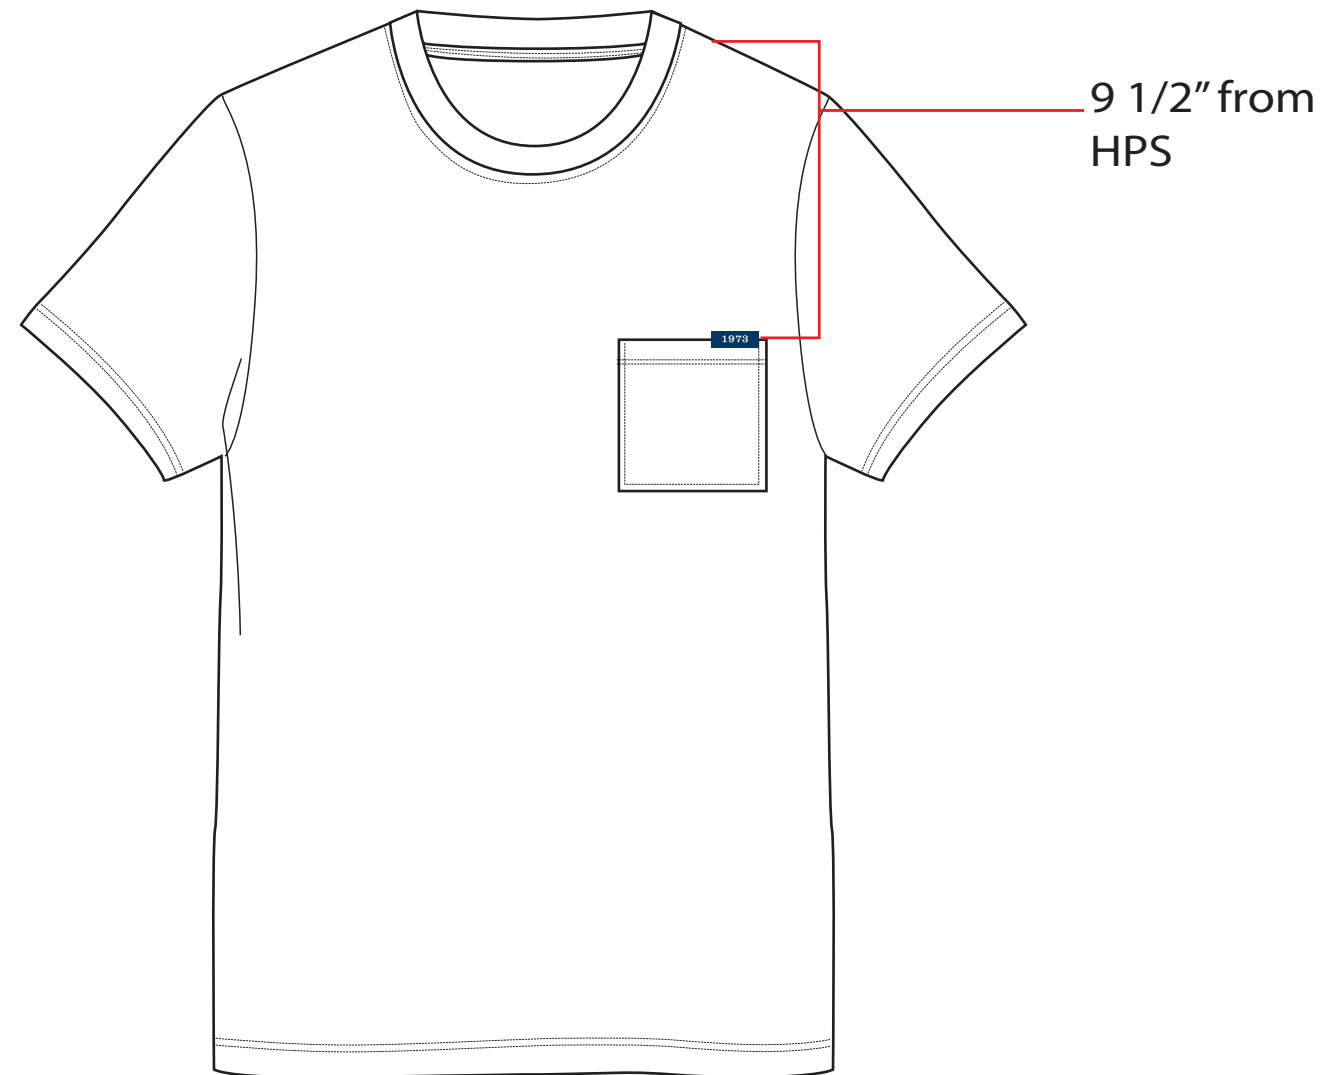

DATE	STYLE NUMBER	CUSTOMER	SIZE	DESCRIPTION	BRAND
SS23	1201CKMA/B	LINE	M-2XL	MENS SHORT SLEEVE PCKT CREW	CHEROKEE

WOVEN LABEL

H: 3/8"