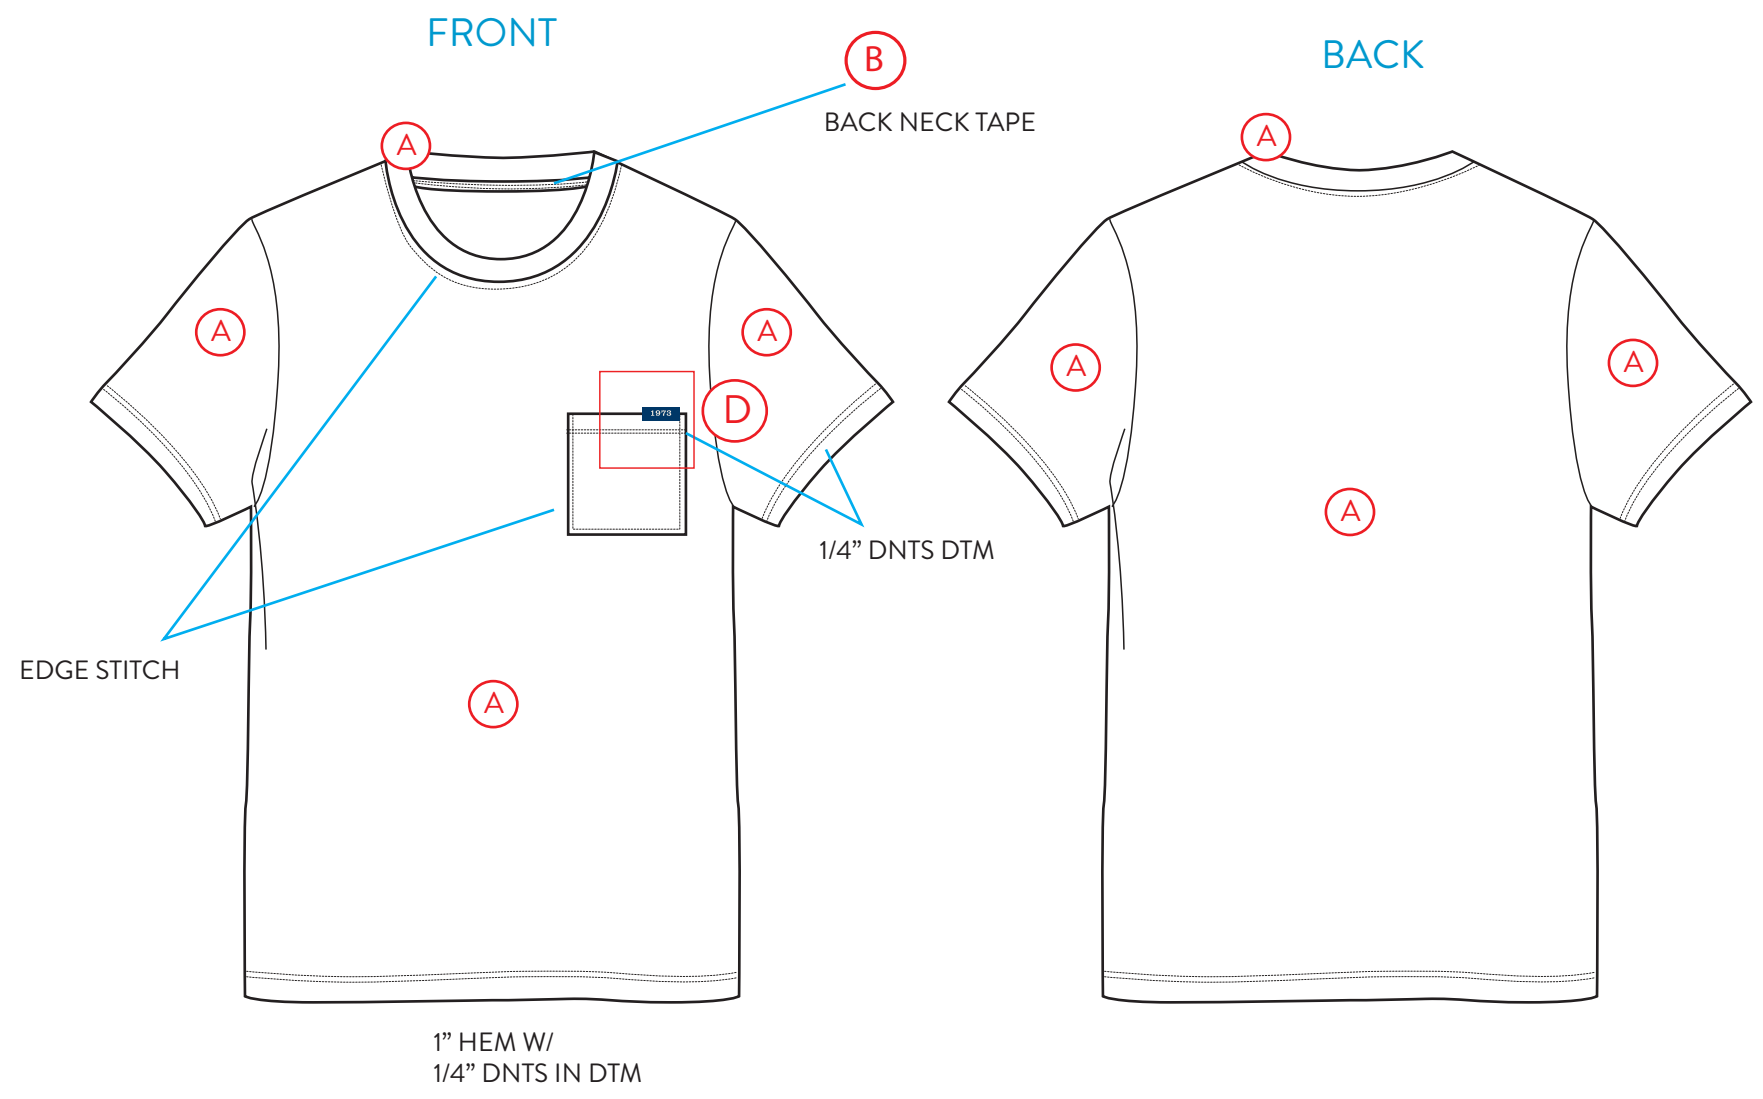

MATERIAL: Cotton

PLS SEND 3 FULL SAMPLES
- NO PANELS

	(A) MAIN BODY	(B) NECK TAPE	(C) THREAD	(D) WOVEN LABEL
1201CKMA	 Black Beauty 19-3911 TCX	 Black Beauty 19-3911 TCX	DTM	SEE ART
	 Navy Blazer 19-3923 TCX	 Navy Blazer 19-3923 TCX	DTM	SEE ART
	 Pine Grove 19-5406 TCX	 Pine Grove 19-5406 TCX	DTM	SEE ART
	 Charcoal MELANGE	 Charcoal MELANGE	DTM	SEE ART
1201CKMB	 Black Melange	 Black Melange	DTM	SEE ART
	 NAVY MELANGE	 NAVY MELANGE	DTM	SEE ART
	 Grey Melange	 Grey Melange	DTM	SEE ART
	 Burgundy Melange	 Burgundy Melange	DTM	SEE ART