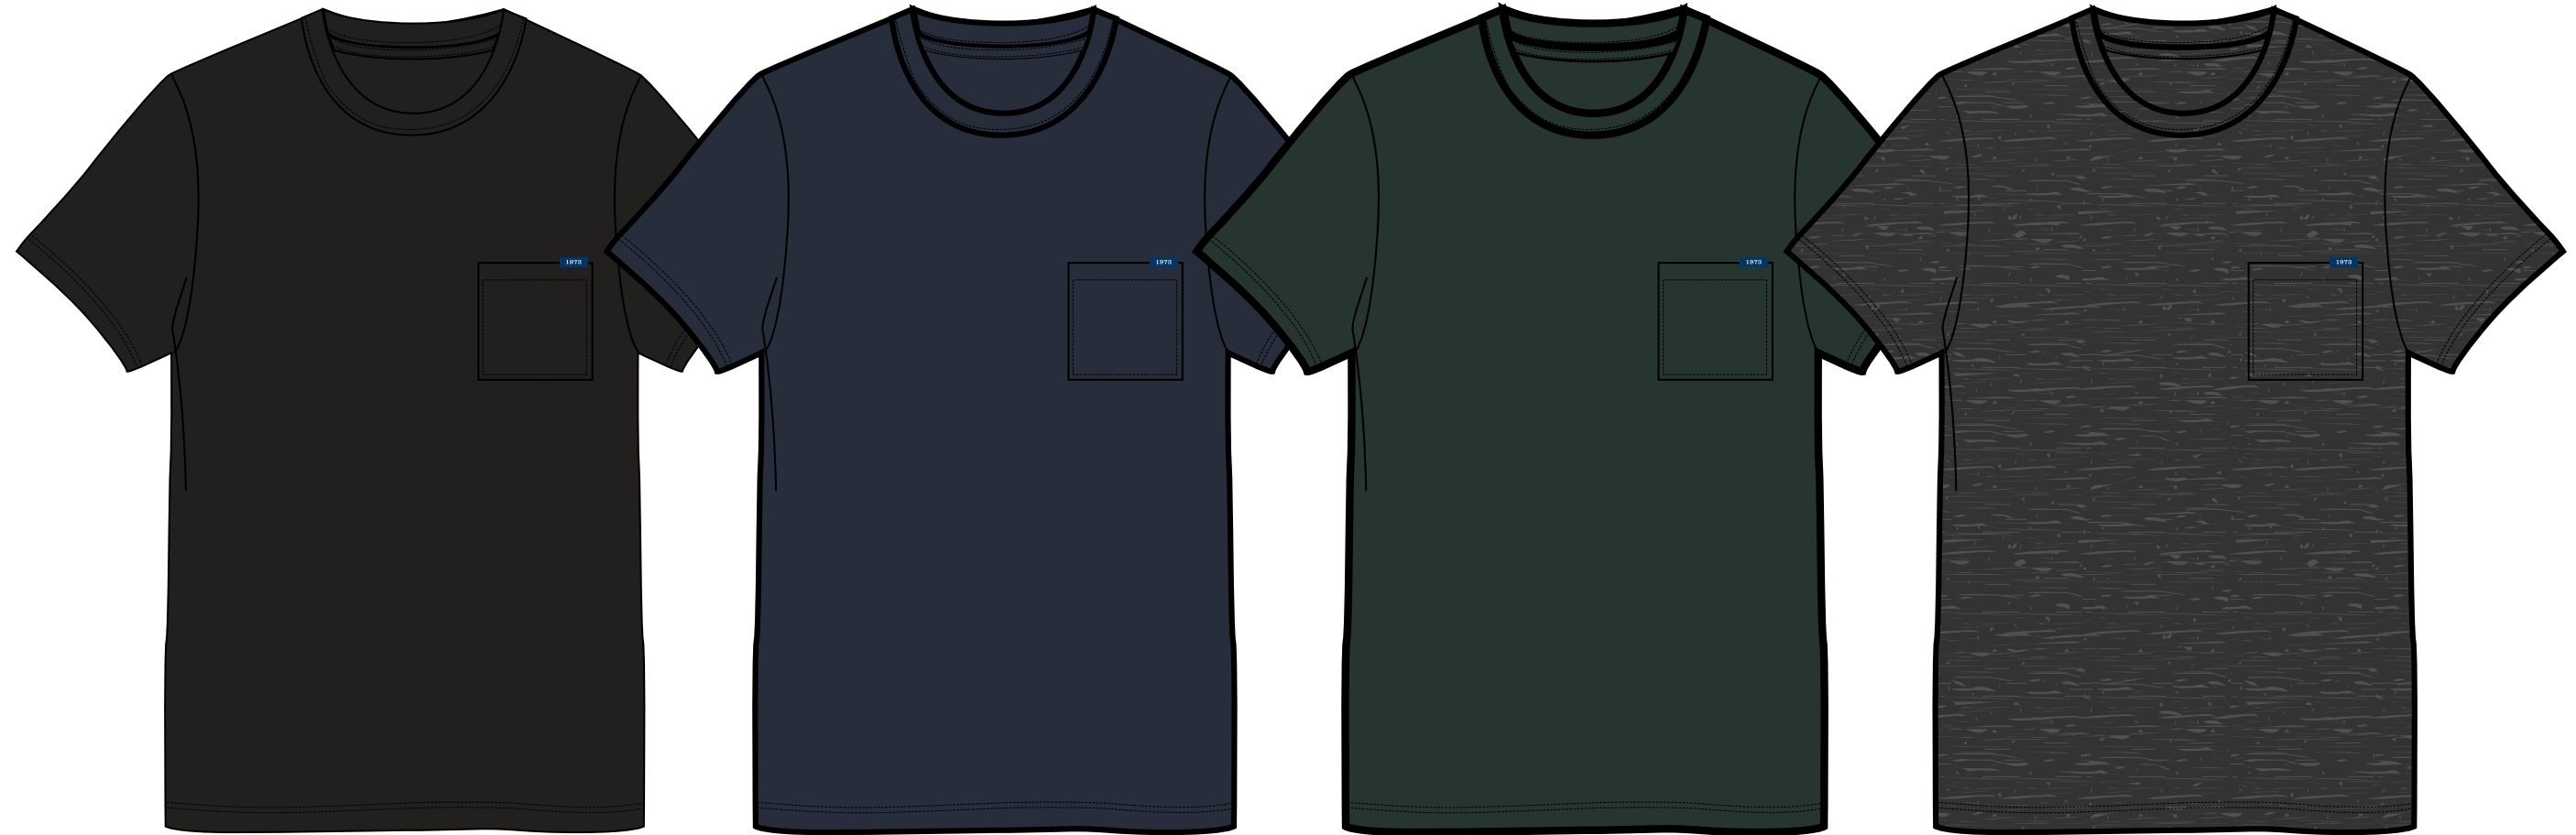

Black Beauty

Navy Blazer

Pine Grove

Charcoal Melange

1201CKMA

M-L-XL-2XL

1-2-2-1

Black Beauty/Navy Blazer 12

Pine Grove/Charcoal Melange 6

36 PCS PER CARTON