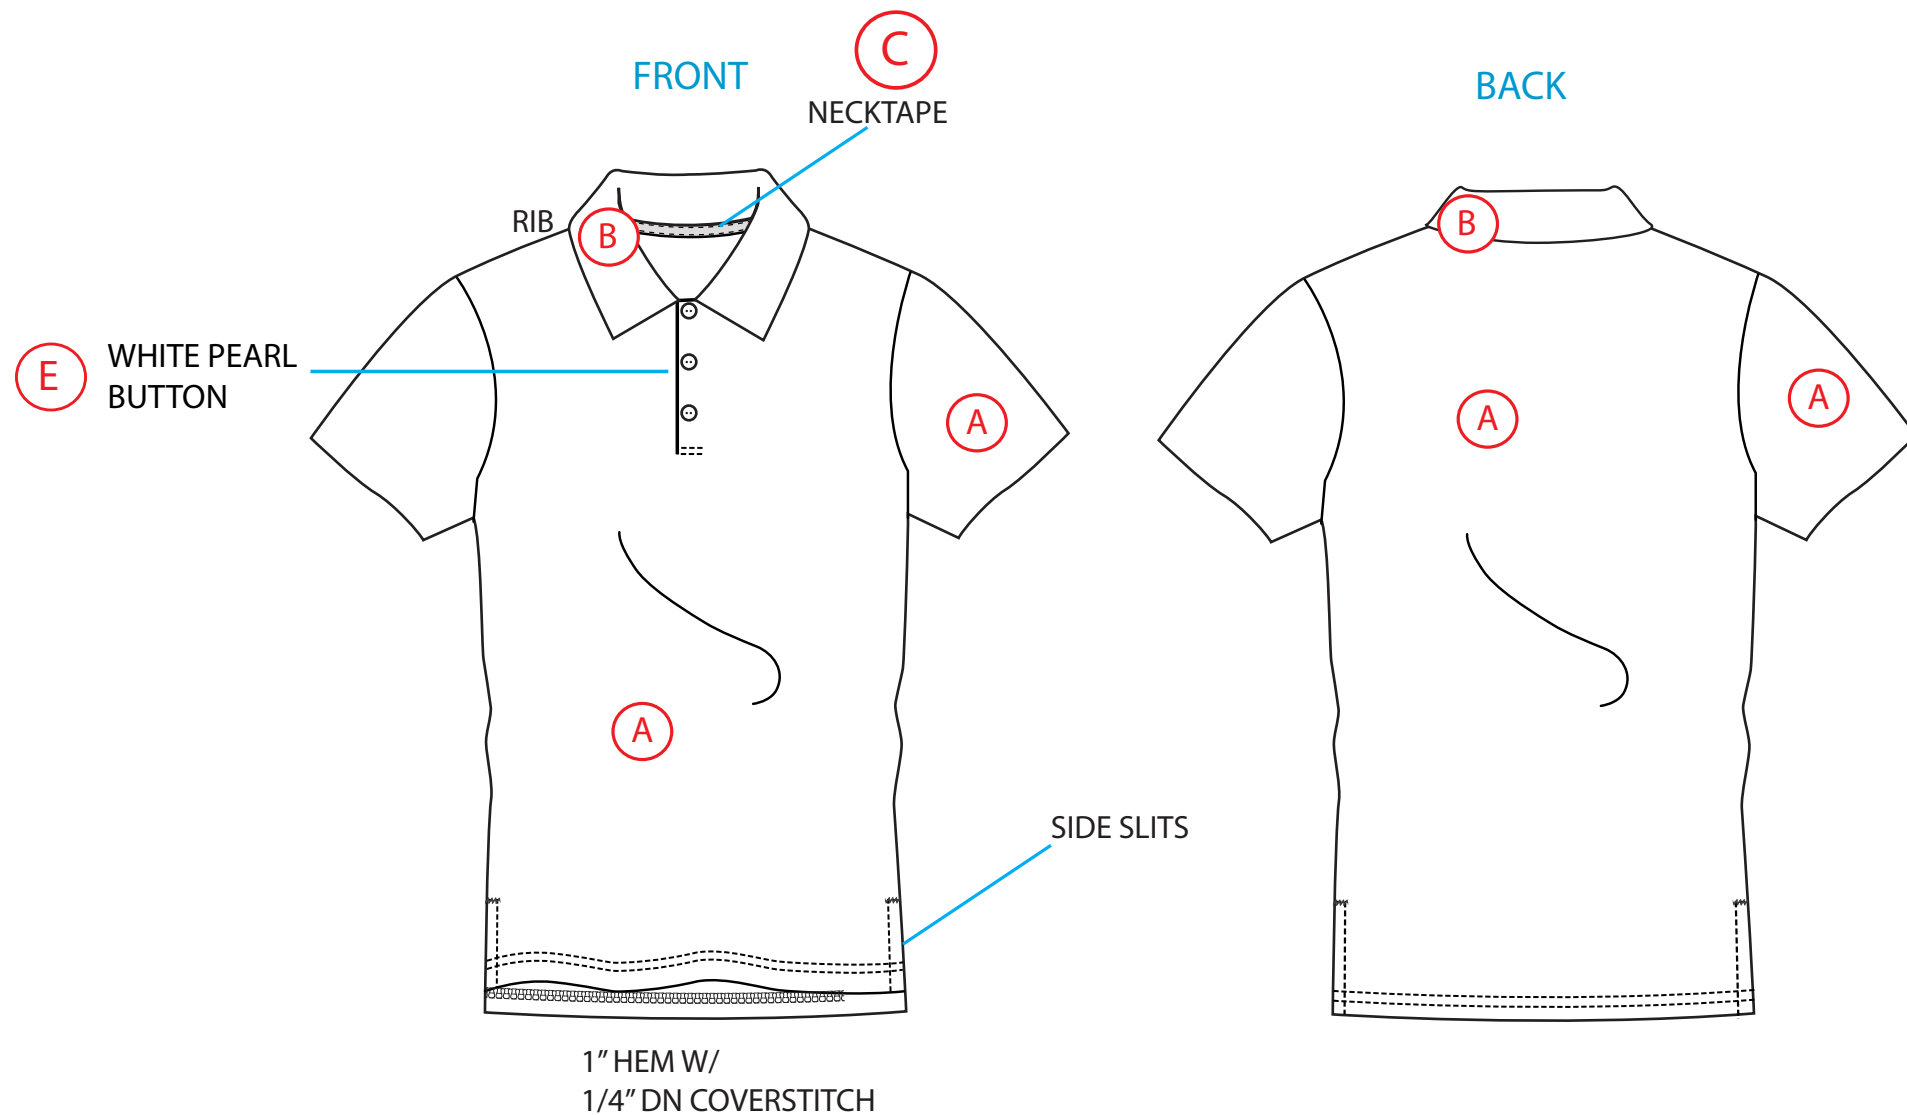

DATE	STYLE NUMBER	CUSTOMER	SIZE	DESCRIPTION	BRAND
SS23	1221CKB	LINE	XS-XXL	BOYS S/S PIQUE POLO	CHEROKEE

MATERIAL:

60 COTTON, 40 POLYESTER/ 200GSM

(A)	(B)	(C)	(E)
MAIN BODY	RIB	NECKTAPE	BUTTON
 LT BLUE	DTM	 LT BLUE	WHITE PEARL
 NAVY BLAZER	DTM	 NAVY BLAZER	WHITE PEARL
 YELLOW	DTM	 YELLOW	WHITE PEARL
 RED	DTM	 RED	WHITE PEARL
 WHITE	DTM	 WHITE	WHITE PEARL
 BURGUNDY	DTM	 BURGUNDY	WHITE PEARL
 HUNTER GREEN	DTM	 HUNTER GREEN	WHITE PEARL