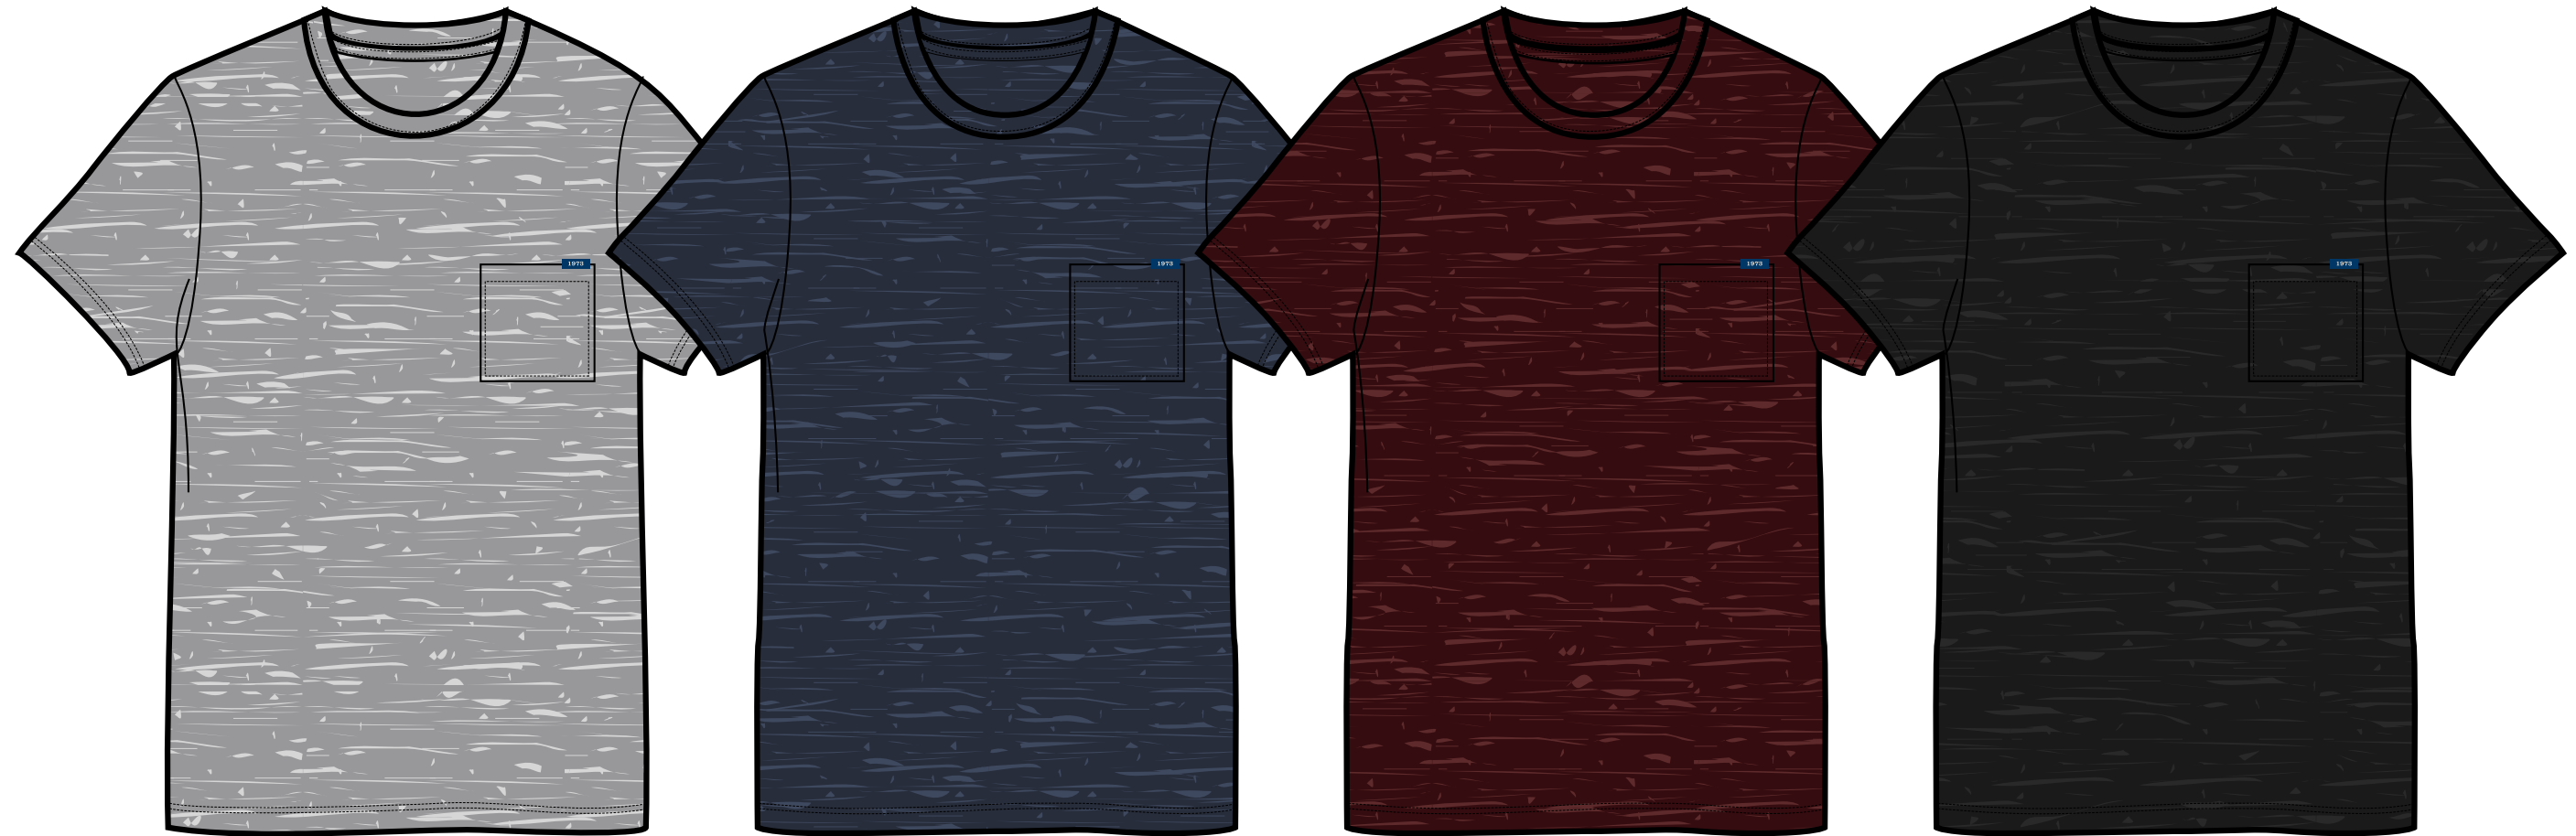

Grey Melange

Navy Melange

Burgundy Melange

Black Melange

1201CKMB

M-L-XL-2XL

1-2-2-1

Grey Melange/Black Melange 12

Navy Melange/Burgundy Melange 6

36 PCS PER CARTON