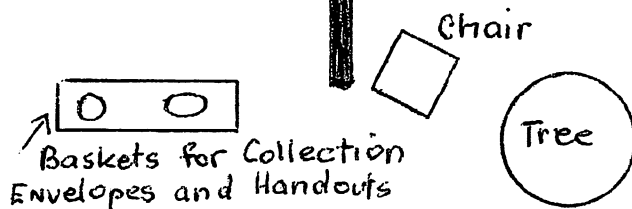

Saturday Evening Prayer  
in Garden Chapel

Evening Prayer: Rite One  
5 p.m.

Scale  
 $\frac{1}{4}'' = 1ft$

Bench with Household membes

STANDING AT SIX FOOT INTERVALS  
30 FT

26'