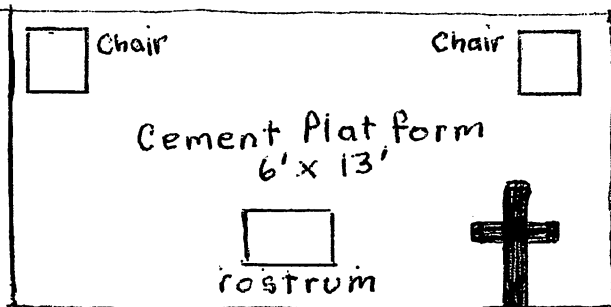

Saturday Evening Prayer  
in Garden Chapel

Evening Prayer: Rite One  
5 p.m.

Scale  
 $\frac{1}{4}'' = 1ft$

Bench with Household membes

STANDING AT SIX FOOT INTERVALS  
30 FT

26'