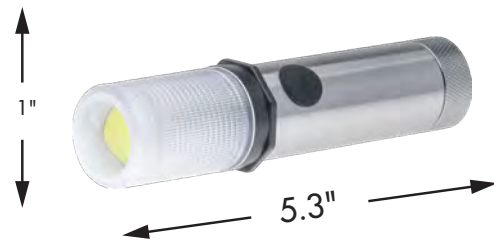

- Flashlight
- Solid Red and Flashing Red Flare Light
- Magnetic Mount
- Made of Sturdy Aluminum and Plastic
- Measures 5.3" L x 1"W x 1"D
- Powered by 3AAA Batteries (Included)

	L	W	H	Wt	Qty
Inner	10"	6.5"	6.4"	1.05	12
Master	13.8"	10.8"	6.8"	4.6	24

MSRP:
$9.99