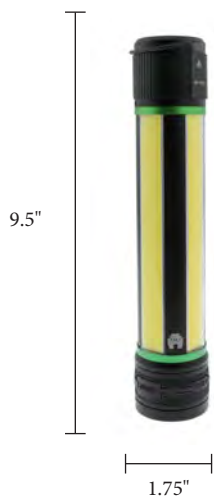

Kodiak® Rechargeable Kuadrant® 2000 Lumen COB LED Lantern

SKU: 23047 - K-KUADRFL-4/8

UPC: 8-11446-02304-7