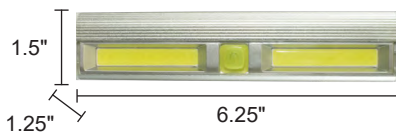

200 Lumen Wireless COB LED Light Bar