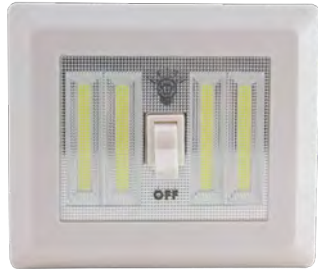

400 Lumen Cordless Light Switch