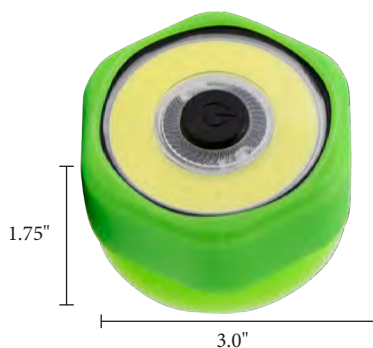

200 Lumen Suction Cup Work Light

SKU: 21500 - LA-COBCUP-12/48

UPC: 8-11446-02150-0

- Up to 200 Max Lumens
- Suction Cup Mount Sticks to Most Smooth Surfaces
- Lightweight & Compact
- 3 'AAA' Batteries Included