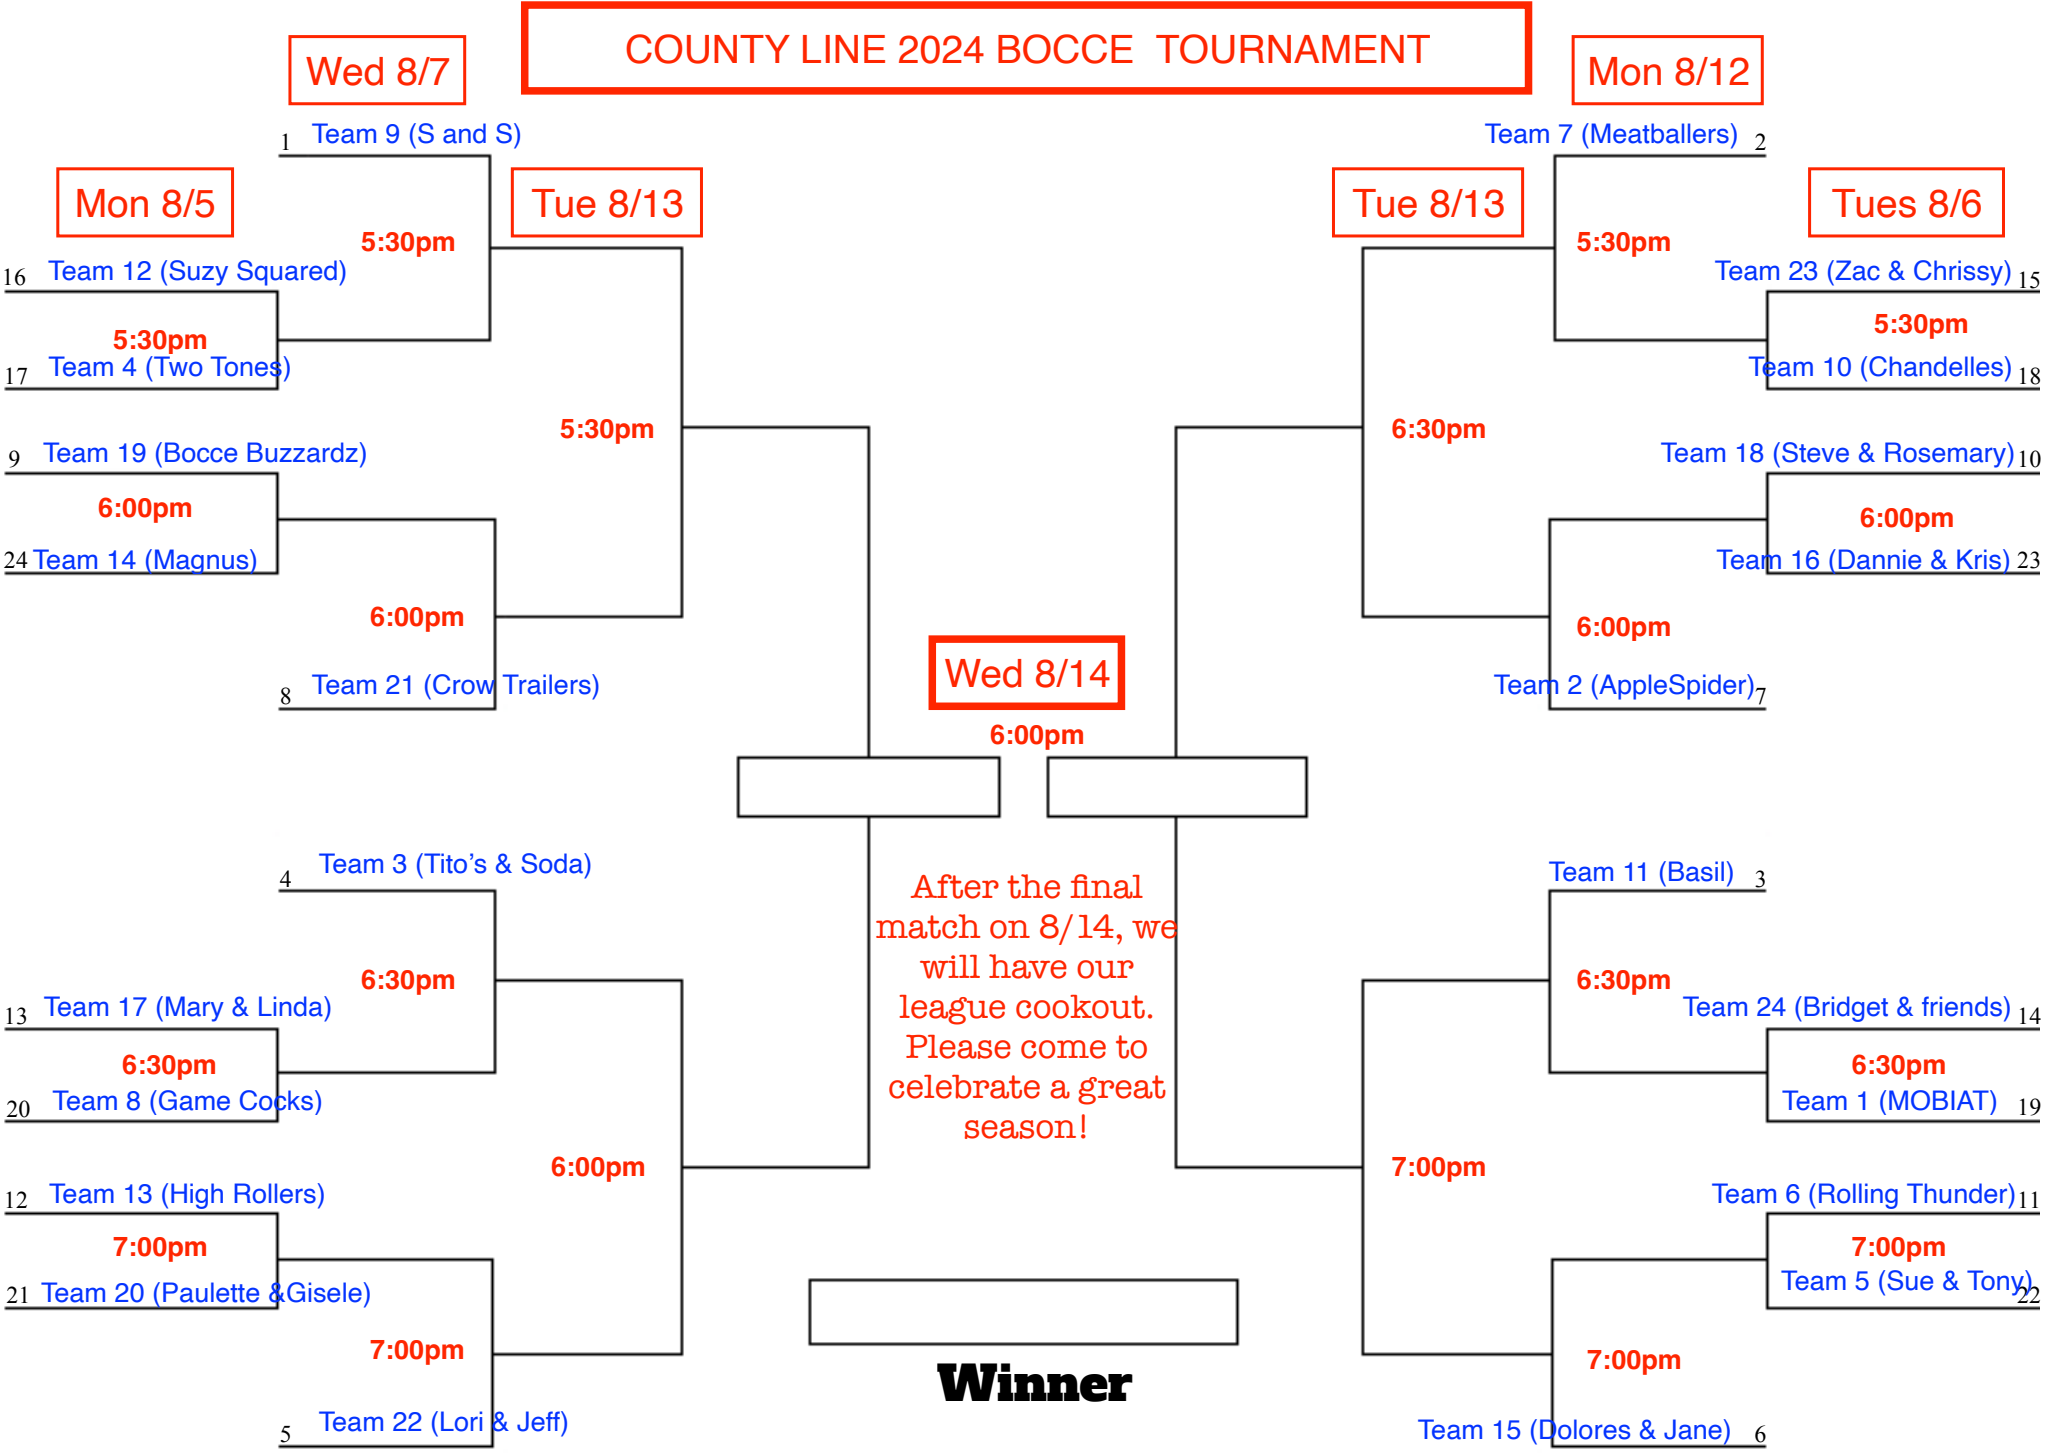

COUNTY LINE 2024 BOCCE TOURNAMENT

TOURNAMENT RULES: Each match will be one game played until a team reaches 11 points or 30 minutes is up. Your team must play or take the loss. If 1 team member cannot play, you can get a sub (preferably NOT someone who is on another team). If we have any rainouts, we will have to adjust this schedule. LEAGUE PARTY will be on 8/14 after the championship match ~ all teams welcome to celebrate!