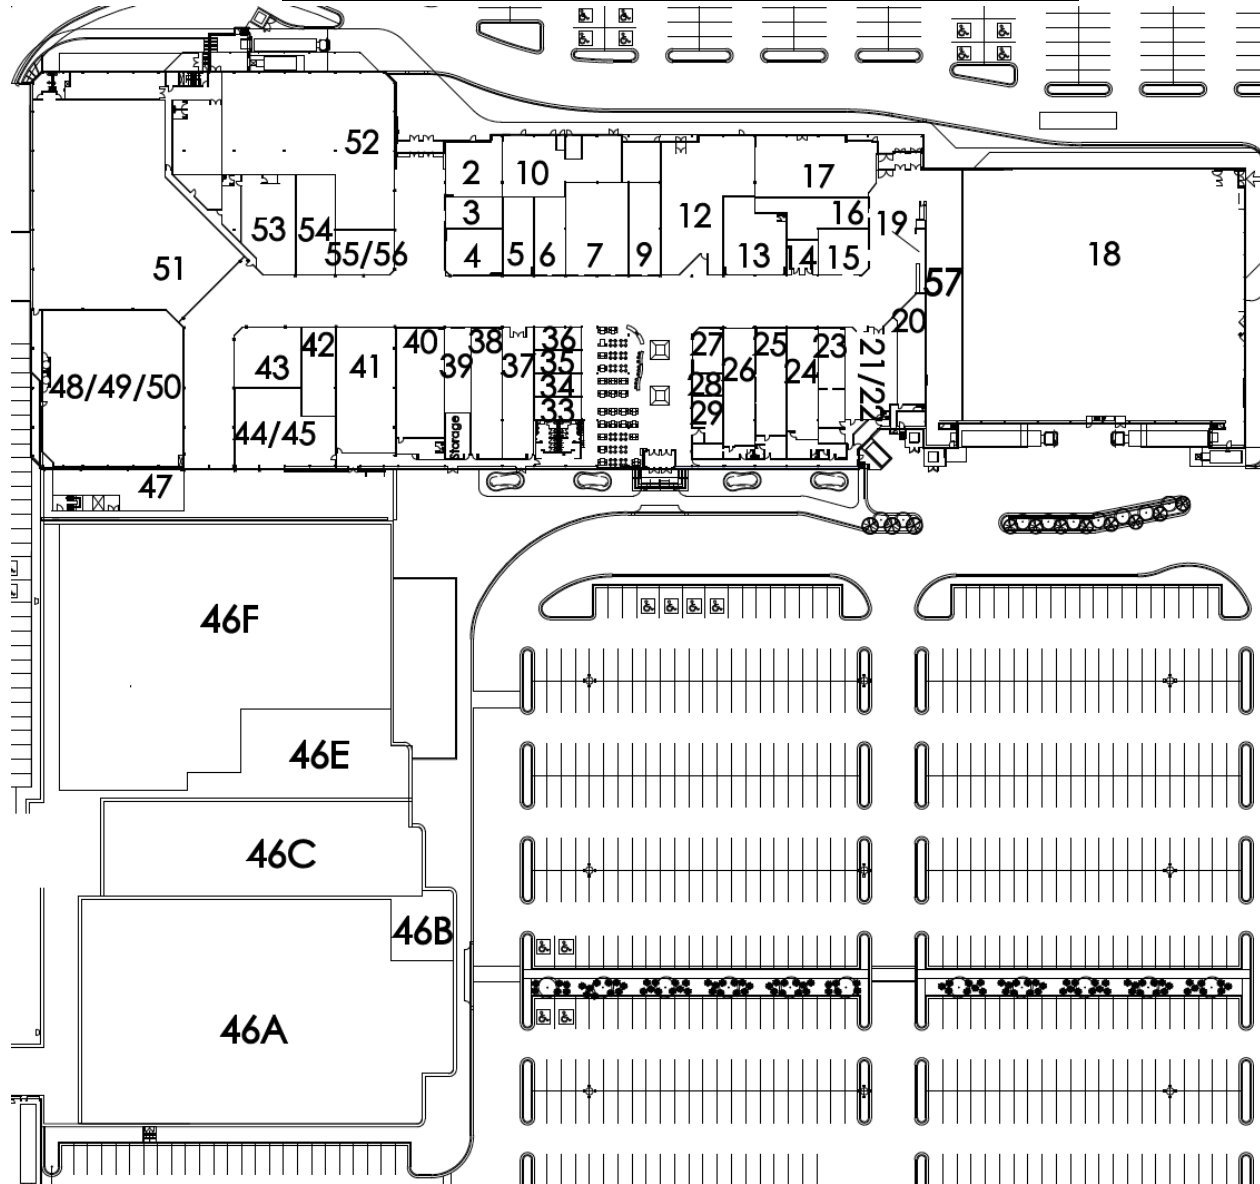

SOUTHRIDGE MALL LEASING PLAN

SOUTHRIDGE MALL UPPER LEVEL

SOUTHRIDGE MALL UPPER LEVEL

Unit	Store Name
2	Bottega Mia
3	Available
4	Available
5	Bentley
6	Available
7	Available
9	Available
10	Available
11	Pure Wellness
12	CIBC
13	Available
14	Available
15	Available
16	Available
17	Pet Valu
18	Giant Tiger
19	Available
20	H&R Block
21	Available
23	Available
24	Available
25	Available
26	Available
27	Laura Secord
28	Available
29	Available

Unit	Store Name
33	Lams Chinese Food
34	Available
35	Available
36	S-Mart
37	Available
38	Northern Reflections
39	Tay Nail World
40	Payless Shoesource
41	Available
42	Available
43	Available
44	Available
47	Available
46A	TSC Stores
46B	Available
46C	Fabricland
46D	Available
46E	Available
46F	Treasure Hunt
51	Sport Chek
52	Dollarama
53	The Source
54	Available
55	Available
57	Available

SOUTHRIDGE MALL LOWER LEVEL

Unit	Store Name
100	Goodlife Fitness
101	Available
102	TSYS
103	TSYS