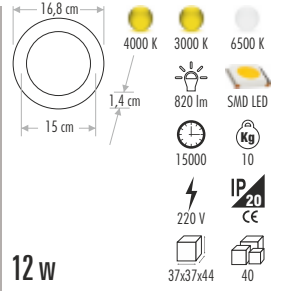

SLIM LED PANEL (%100 ALÜMİNYUM)

CT-5144 2" PANEL LED ARMATÜR 21,00 ₺

CT-5145 3" PANEL LED ARMATÜR 28,00 ₺

CT-5146 4" PANEL LED ARMATÜR 38,00 ₺

CT-5147 5" PANEL LED ARMATÜR 40,00 ₺

CT-5148 6" PANEL LED ARMATÜR 50,00 ₺