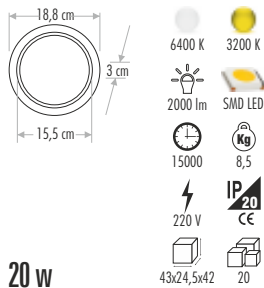

CT-5290 GOLD LED PANEL ARMATÜR 120,00 ₺