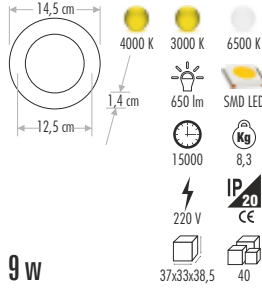

SLIM LED PANEL (%100 ALÜMİNYUM)

CT-5144 2" PANEL LED ARMATÜR 21,00 ₺

CT-5145 3" PANEL LED ARMATÜR 28,00 ₺

CT-5146 4" PANEL LED ARMATÜR 38,00 ₺

CT-5147 5" PANEL LED ARMATÜR 40,00 ₺

CT-5148 6" PANEL LED ARMATÜR 50,00 ₺