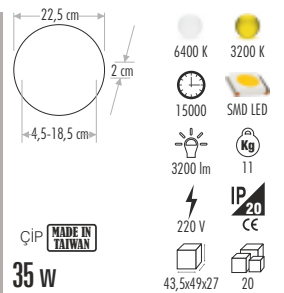

CT-5663 X-PLUS SLIM LED PANEL 140,00 ₺
(AYARLANABİLİR MONTAJ ÇAĞI)

Yeni