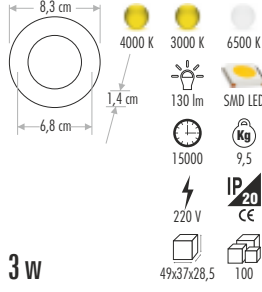

CT-5145 3" PANEL LED ARMATÜR 28,00 ₺

SLIM LED PANEL (%100 ALÜMİNYUM)

CT-5144 2" PANEL LED ARMATÜR 21,00 ₺