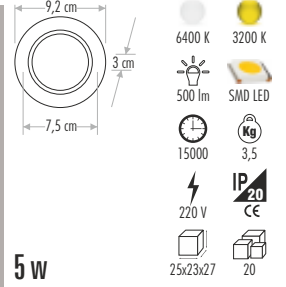

CT-5295 GOLD LED PANEL ARMATÜR 50,00 ₺