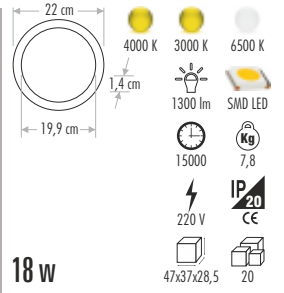

CT-5149 8" PANEL LED ARMATÜR 55,00 ₺