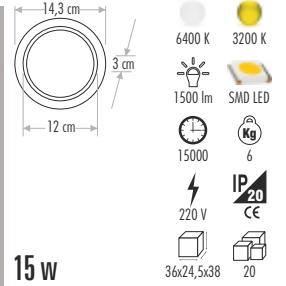

CT-5196 GOLD LED PANEL ARMATÜR 90,00 ₺