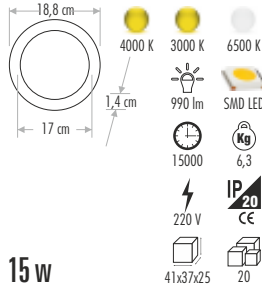

SLIM LED PANEL (%100 ALÜMİNYUM)

CT-5144 2" PANEL LED ARMATÜR 21,00 ₺

CT-5145 3" PANEL LED ARMATÜR 28,00 ₺

CT-5146 4" PANEL LED ARMATÜR 38,00 ₺

CT-5147 5" PANEL LED ARMATÜR 40,00 ₺

CT-5148 6" PANEL LED ARMATÜR 50,00 ₺