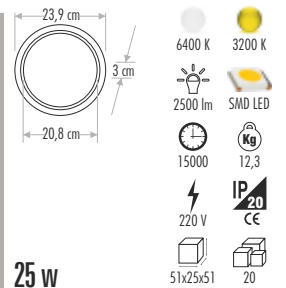

CT-5188 GOLD LED PANEL ARMATÜR 150,00 ₺