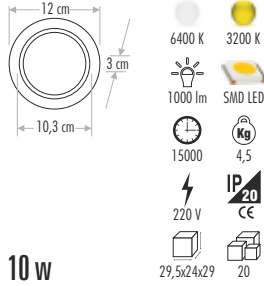

CT-5263 GOLD LED PANEL ARMATÜR 75,00 ₺