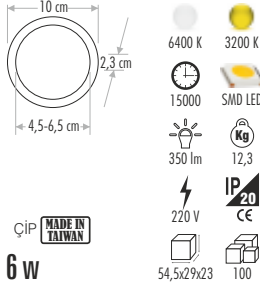

PLUS

X-PLUS SLIM LED PANEL

AYARLANABİLİR MONTAJ ÇAĞI

CT-5645 PLUS SLIM LED PANEL 35,00 ₺