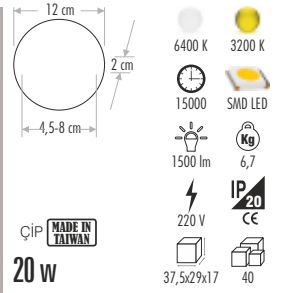

CT-5661 X-PLUS SLIM LED PANEL 60,00 ₺
(AYARLANABİLİR MONTAJ ÇAĞI)

Yeni