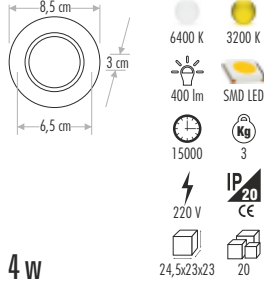

CT-5295 GOLD LED PANEL ARMATÜR 50,00 ₺

GOLD SLIM LED PANEL

CT-5298 GOLD LED PANEL ARMATÜR 45,00 ₺