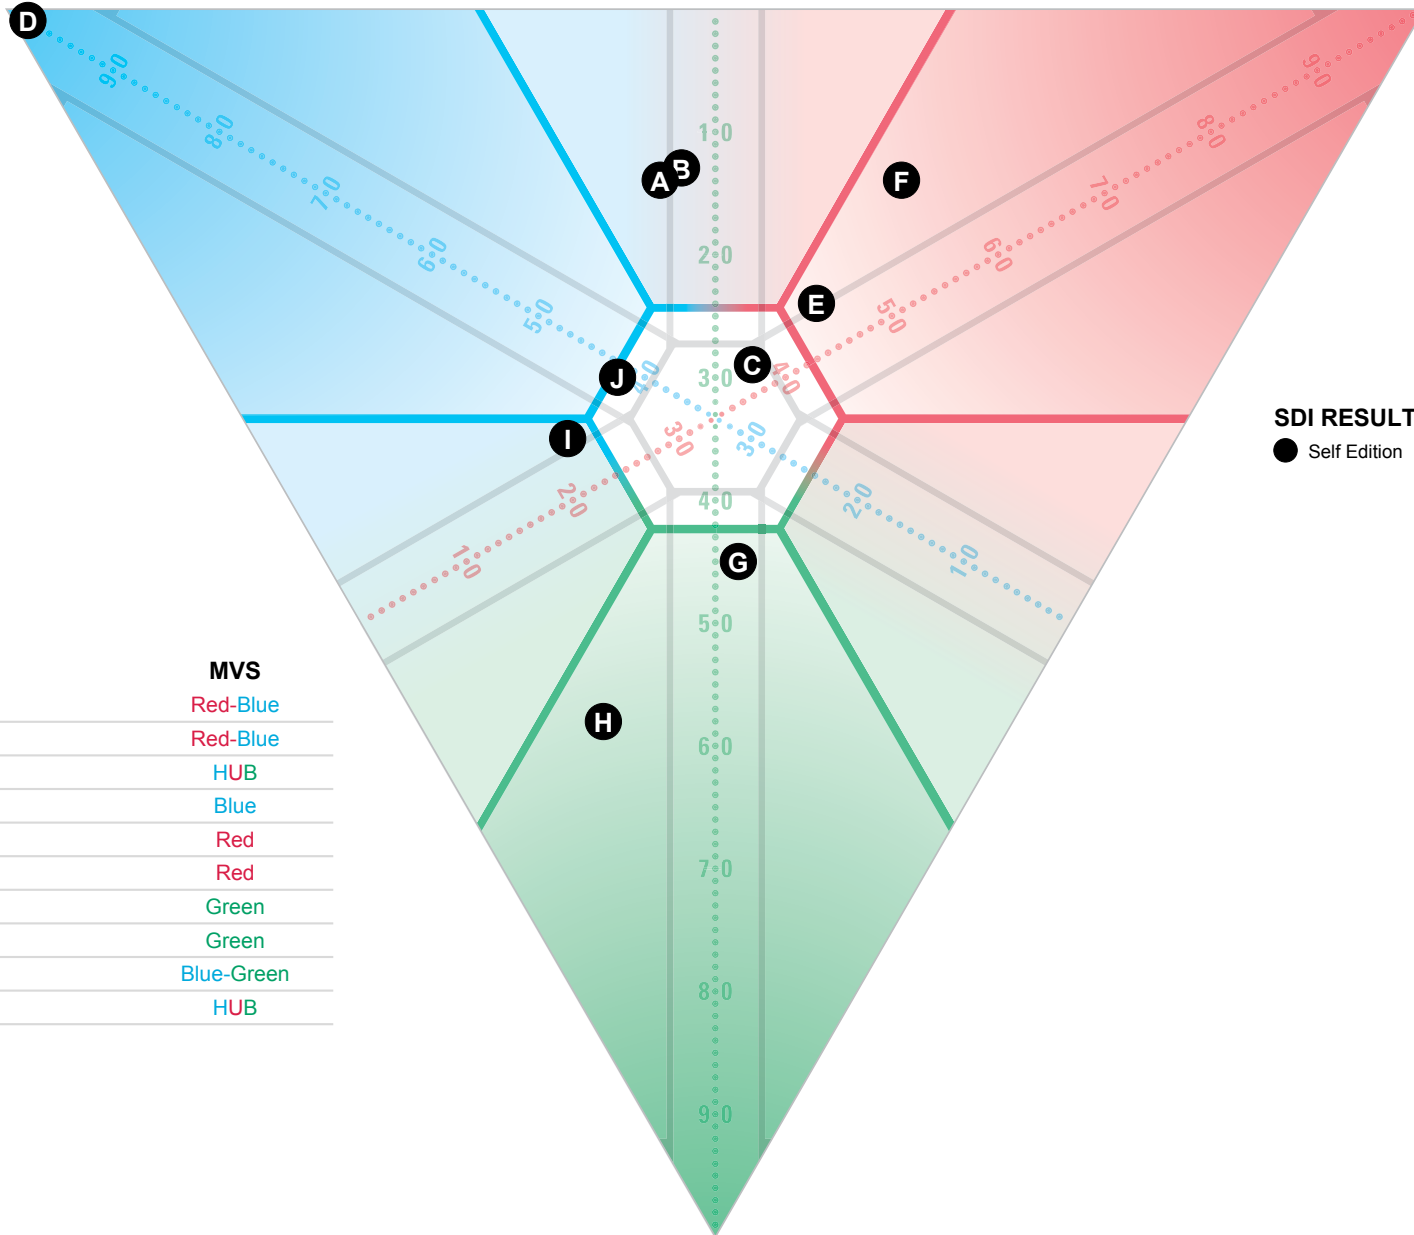

SDI.composite.3

SDI - Group Report
 1900 Leadership 101.2018 : 2018 101 Class
 January 2018
 Facilitated By Stacey Wynn Feb 6, 2018

SDI RESULTS LEGEND

● Self Edition

NAME	MVS
A Noah Ackerman	Red-Blue
B Cari Andreani	Red-Blue
C Cooper Geron	HUB
D Grace Ingoldsby	Blue
E Kayla Johnson	Red
F Isaiah Munoz	Red
G Alex Sand	Green
H Lisa Shephard	Green
I Kevin Taylor	Blue-Green
J Stephanie Volage	HUB