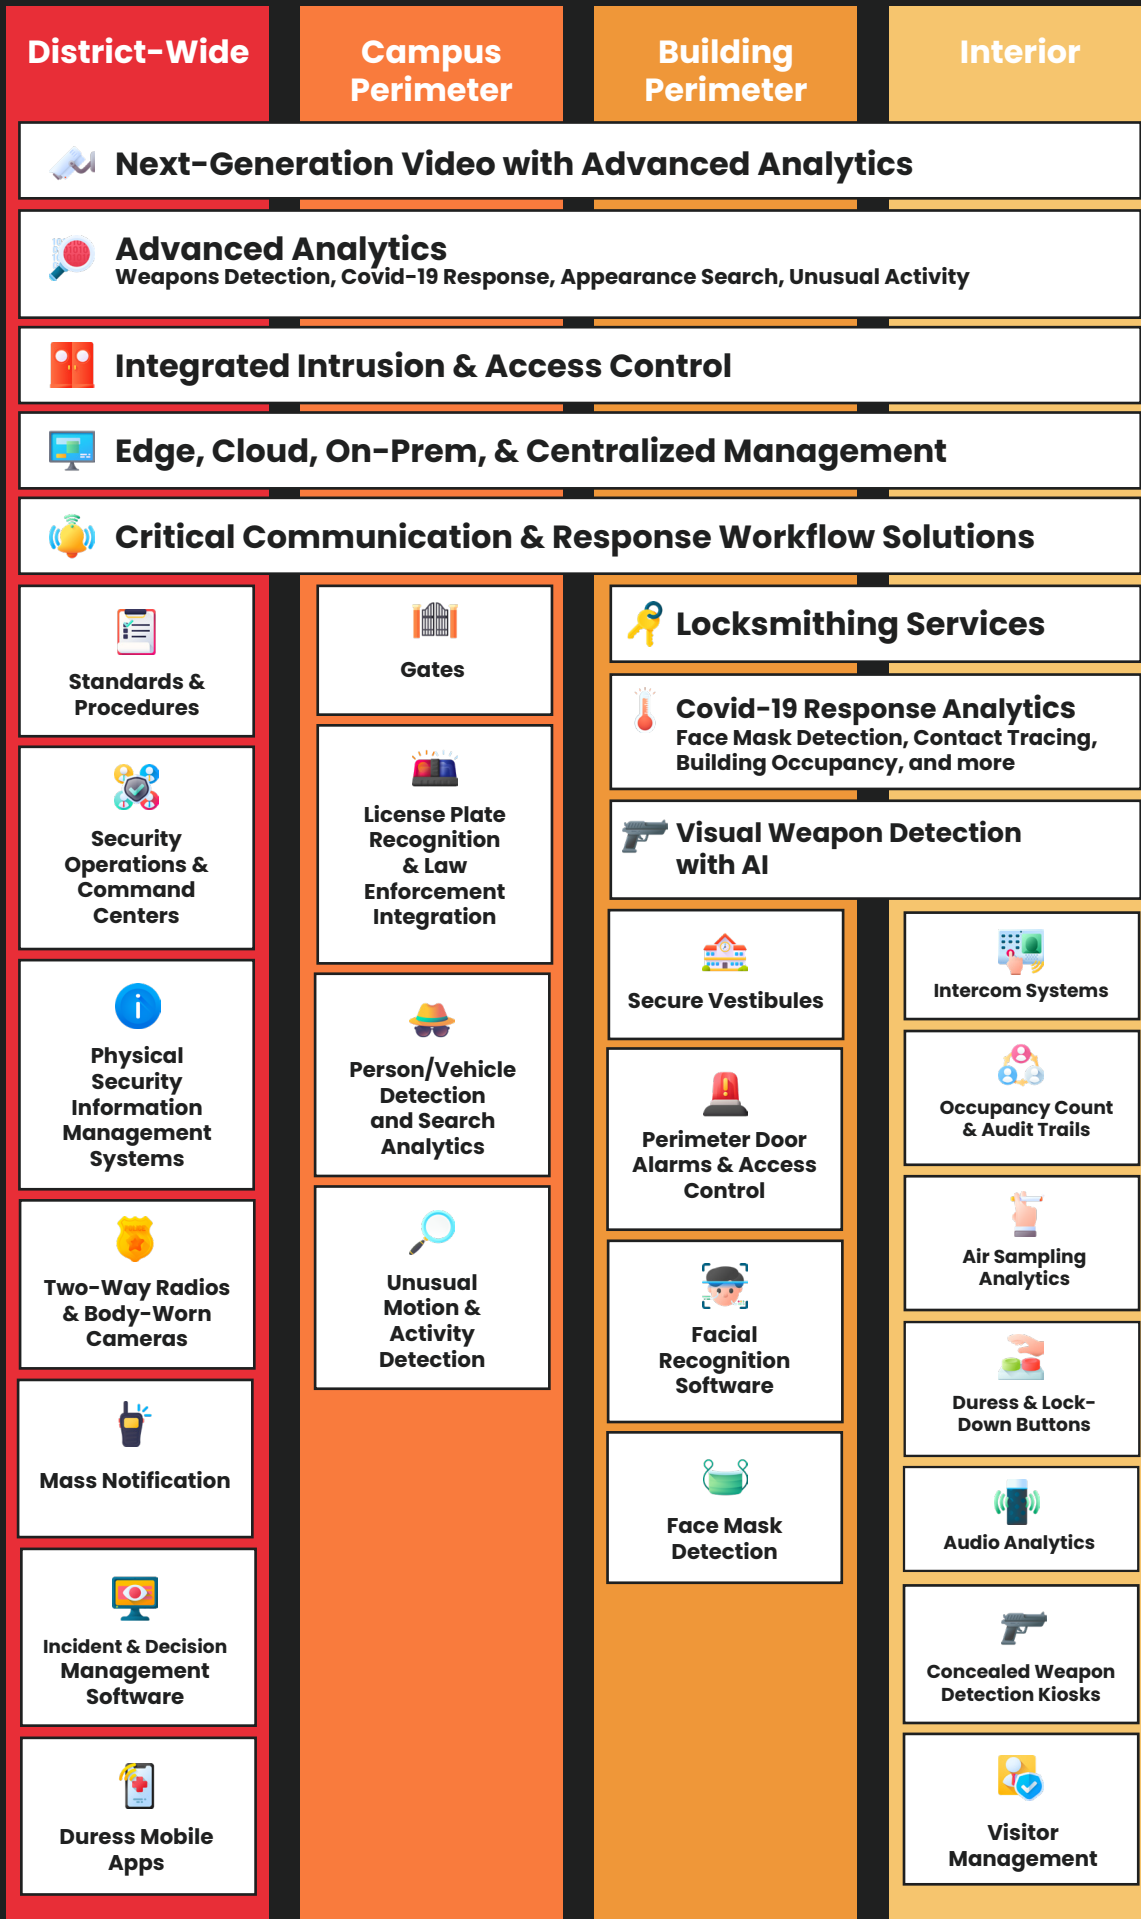

# Layered Security Solution Maximize School Safety

Schedule a free evaluation  
of your school security  
system today.

- District-Wide
- Campus Perimeter
- Building Perimeter
- Interior
- Planning, Maintenance & Service

Digi Security Systems experts bring together research and experience to support schools in designing security solutions that reflect **best practices**.

A layered approach is critical to maximizing security at all levels. We provide consulting and design services to schools to develop physical security systems and response plans that enhance the safety of your school.

**DIGI**  
SECURITY SYSTEMS

**digiss.com**

# Layered Security with Digi Security Systems

**Planning, Maintenance & Service**

- Consulting & Design Services**
- Interactive Service Mapping**
- On-Hand Local Warehouse Inventory**

**Schedule your FREE evaluation today!**