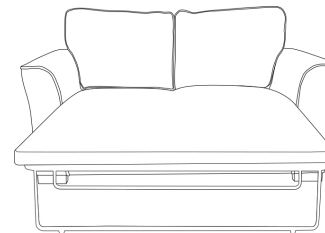

# ALBANY

**Frames** - Constructed from solid birch wood. Selected MDF boards used for footstool construction. All joints glued and stapled for extra strength.

**Seat Cushions** - All seat cushions are constructed from foam with a 300g high-loft fibre wrap for maximum comfort and support. Seat cushions are reversible.

**Designer Footstool**  
H:40 x W:95 x D:65 (cm)  
Peublo

**Footstool**  
H:43 x W:63 x D:66 (cm)  
Plain

**Armchair**  
H:94 x W:105 x D:94 (cm)  
x1 Scatter - Half and Half

**Accent Chair**  
H:84 x W:66 x D:76 (cm)  
Peublo or Plain

**2 Seater**  
H:94 x W:165 x D:94 (cm)  
x2 Scatter - Half and Half

**3 Seater**  
H:94 x W:203 x D:94 (cm)  
x2 Scatter - Half and Half

**Sofabed**  
H:94 x W:167 x D:94 (cm)  
x2 Scatter - Half and Half