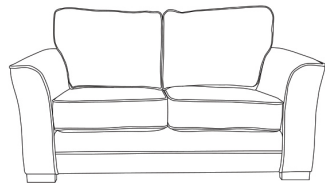

# ALBANY

**Frames** - Constructed from solid birch wood. Selected MDF boards used for footstool construction. All joints glued and stapled for extra strength.

**Seat Cushions** - All seat cushions are constructed from foam with a 300g high-loft fibre wrap for maximum comfort and support. Seat cushions are reversible.

**Designer Footstool**  
H:40 x W:95 x D:65 (cm)  
Peublo

**Footstool**  
H:43 x W:63 x D:66 (cm)  
Plain

**Armchair**  
H:94 x W:105 x D:94 (cm)  
x1 Scatter - Half and Half

**Accent Chair**  
H:84 x W:66 x D:76 (cm)  
Peublo or Plain

**2 Seater**  
H:94 x W:165 x D:94 (cm)  
x2 Scatter - Half and Half

**3 Seater**  
H:94 x W:203 x D:94 (cm)  
x2 Scatter - Half and Half

**Sofabed**  
H:94 x W:167 x D:94 (cm)  
x2 Scatter - Half and Half

**Right Hand Corner**  
H:94 x W:244 x D:230 (cm)  
x2 Scatter - Half and Half

**Left Hand Corner**  
H:94 x W:244 x D:230 (cm)  
x2 Scatter - Half and Half