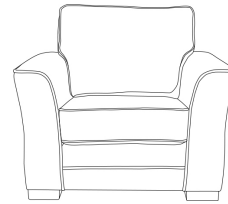

# ALBANY

**Frames** - Constructed from solid birch wood. Selected MDF boards used for footstool construction. All joints glued and stapled for extra strength.

**Seat Cushions** - All seat cushions are constructed from foam with a 300g high-loft fibre wrap for maximum comfort and support. Seat cushions are reversible.

**Back Cushions** - All back cushions are filled with conjugate hollow virgin white fibre. Standard Back Cushions are reversible.

**Feet** - Plastic Feet Only.

**Care Instructions** - Dry Clean Only.

**Options** - High Back Only.

**Designer Footstool**  
H:40 x W:95 x D:65 (cm)  
Peublo

**Footstool**  
H:43 x W:63 x D:66 (cm)  
Plain

**Armchair**  
H:94 x W:105 x D:94 (cm)  
x1 Scatter - Half and Half

**Accent Chair**  
H:84 x W:66 x D:76 (cm)  
Peublo or Plain

**2 Seater**  
H:94 x W:165 x D:94 (cm)  
x2 Scatter - Half and Half

**3 Seater**  
H:94 x W:203 x D:94 (cm)  
x2 Scatter - Half and Half

**Sofabed**  
H:94 x W:167 x D:94 (cm)  
x2 Scatter - Half and Half