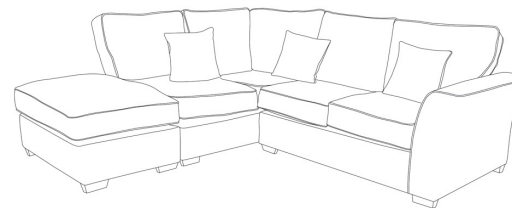

# ALBANY

**Frames** - Constructed from solid birch wood. Selected MDF boards used for footstool construction. All joints glued and stapled for extra strength.

**Seat Cushions** - All seat cushions are constructed from foam with a 300g high-loft fibre wrap for maximum comfort and support. Seat cushions are reversible.

**Designer Footstool**  
H:40 x W:95 x D:65 (cm)  
Peublo

**Footstool**  
H:43 x W:63 x D:66 (cm)  
Plain

**Armchair**  
H:94 x W:105 x D:94 (cm)  
x1 Scatter - Half and Half

**Accent Chair**  
H:84 x W:66 x D:76 (cm)  
Peublo or Plain

**2 Seater**  
H:94 x W:165 x D:94 (cm)  
x2 Scatter - Half and Half

**3 Seater**  
H:94 x W:203 x D:94 (cm)  
x2 Scatter - Half and Half

**Sofabed**  
H:94 x W:167 x D:94 (cm)  
x2 Scatter - Half and Half

**Right Hand Corner**  
H:94 x W:244 x D:230 (cm)  
x2 Scatter - Half and Half

**Left Hand Corner**  
H:94 x W:244 x D:230 (cm)  
x2 Scatter - Half and Half