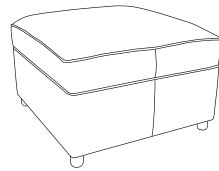

# ALBANY

**Frames** - Constructed from solid birch wood. Selected MDF boards used for footstool construction. All joints glued and stapled for extra strength.

**Seat Cushions** - All seat cushions are constructed from foam with a 300g high-loft fibre wrap for maximum comfort and support. Seat cushions are reversible.

**Back Cushions** - All back cushions are filled with conjugate hollow virgin white fibre. Standard Back Cushions are reversible.

**Feet** - Plastic Feet Only.

**Care Instructions** - Dry Clean Only.

**Options** - High Back Only.

**Designer Footstool**  
H:40 x W:95 x D:65 (cm)  
Peublo

**Footstool**  
H:43 x W:63 x D:66 (cm)  
Plain

**Armchair**  
H:94 x W:105 x D:94 (cm)  
x1 Scatter - Half and Half

**Accent Chair**  
H:84 x W:66 x D:76 (cm)  
Peublo or Plain

**2 Seater**  
H:94 x W:165 x D:94 (cm)  
x2 Scatter - Half and Half

**3 Seater**  
H:94 x W:203 x D:94 (cm)  
x2 Scatter - Half and Half

**Sofabed**  
H:94 x W:167 x D:94 (cm)  
x2 Scatter - Half and Half