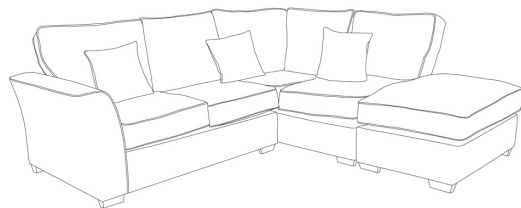

# ALBANY

**Frames** - Constructed from solid birch wood. Selected MDF boards used for footstool construction. All joints glued and stapled for extra strength.

**Seat Cushions** - All seat cushions are constructed from foam with a 300g high-loft fibre wrap for maximum comfort and support. Seat cushions are reversible.

**Designer Footstool**  
H:40 x W:95 x D:65 (cm)  
Peublo

**Footstool**  
H:43 x W:63 x D:66 (cm)  
Plain

**Armchair**  
H:94 x W:105 x D:94 (cm)  
x1 Scatter - Half and Half

**Accent Chair**  
H:84 x W:66 x D:76 (cm)  
Peublo or Plain

**2 Seater**  
H:94 x W:165 x D:94 (cm)  
x2 Scatter - Half and Half

**3 Seater**  
H:94 x W:203 x D:94 (cm)  
x2 Scatter - Half and Half

**Sofabed**  
H:94 x W:167 x D:94 (cm)  
x2 Scatter - Half and Half

**Right Hand Corner**  
H:94 x W:244 x D:230 (cm)  
x2 Scatter - Half and Half

**Left Hand Corner**  
H:94 x W:244 x D:230 (cm)  
x2 Scatter - Half and Half