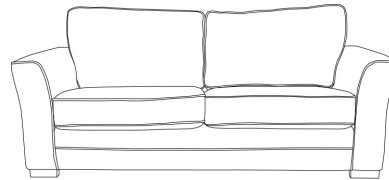

# ALBANY

**Frames** - Constructed from solid birch wood. Selected MDF boards used for footstool construction. All joints glued and stapled for extra strength.

**Seat Cushions** - All seat cushions are constructed from foam with a 300g high-loft fibre wrap for maximum comfort and support. Seat cushions are reversible.

**Designer Footstool**  
H:40 x W:95 x D:65 (cm)  
Peublo

**Footstool**  
H:43 x W:63 x D:66 (cm)  
Plain

**Armchair**  
H:94 x W:105 x D:94 (cm)  
x1 Scatter - Half and Half

**Accent Chair**  
H:84 x W:66 x D:76 (cm)  
Peublo or Plain

**2 Seater**  
H:94 x W:165 x D:94 (cm)  
x2 Scatter - Half and Half

**3 Seater**  
H:94 x W:203 x D:94 (cm)  
x2 Scatter - Half and Half

**Sofabed**  
H:94 x W:167 x D:94 (cm)  
x2 Scatter - Half and Half

**Right Hand Corner**  
H:94 x W:244 x D:230 (cm)  
x2 Scatter - Half and Half

**Left Hand Corner**  
H:94 x W:244 x D:230 (cm)  
x2 Scatter - Half and Half