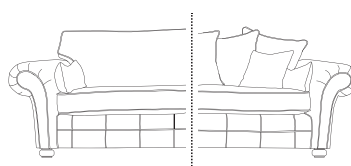

3 Seater Sofa

Scatter Back Option: x3 Flores half & half. x2 Hardwick Full Plain.
x2 Small Scatters in Sandro half & half. x1 Malia Both Sides.

High Back Option: x2 Small Scatters in Sandro half & half.
x1 Malia Both Sides..

H:94 x W:210 x D:94cm