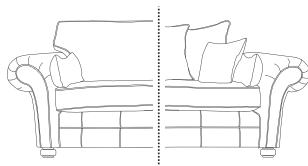

### Standard Chair

**High Back Only:**

x1 Small Scatters in Sandro half & half.  
x1 Malia Both Sides.

**H:94 x W:105 x D:94cm**

### Love Chair

**High Back Only:**

x1 Small Scatters in Sandro half & half.  
x1 Malia Both Sides.

**H:94 x W:150 x D:94cm**