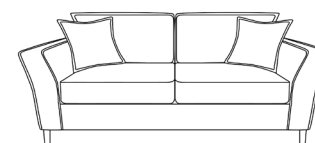

**Seat Cushions** - All seat cushions are constructed from foam with a 300g high-loft fibre wrap for maximum comfort and support. Cushions are reversible.

**Back Cushions** - All back cushions are filled with conjugate hollow virgin white fibre. Cushions are reversible.

H:43 x W:92 x D:66 (cm)

Full Body Fabric.

Bottom half body fabric / top half pattern.

**Standard Footstool**

H:43 x W:63 x D:66 (cm)

Full Body Fabric.

**Pip Accent Chair**

H:99 x W:78 x D:86 (cm)

**Armchair**

H:95 x W:110 x D:96 (cm)

HB: x1 Medium Scatters - Pattern both sides.

**Lovechair**

H:95 x W:136 x D:96 (cm)

HB: x1 Medium Scatters - Pattern both sides.

**2 Seater**

H:95 x W:172 x D:96 (cm)

HB: x2 Medium Scatters - Pattern both sides.

**3 Seater**

H:95 x W:205 x D:96 (cm)

HB: x2 Medium Scatters - Pattern both sides.

Lisbon Slate Collection

Lisbon Silver Collection

Lisbon Rock Collection

Lisbon Marine Collection