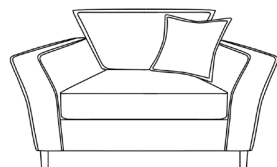

**Seat Cushions** - All seat cushions are constructed from foam with a 300g high-loft fibre wrap for maximum comfort and support. Cushions are reversible.

**Back Cushions** - All back cushions are filled with conjugate hollow virgin white fibre. Cushions are reversible.

H:43 x W:92 x D:66 (cm)

Full Body Fabric.

Bottom half body fabric / top half pattern.

**Standard Footstool**

H:43 x W:63 x D:66 (cm)

Full Body Fabric.

**Pip Accent Chair**

H:99 x W:78 x D:86 (cm)

**Armchair**

H:95 x W:110 x D:96 (cm)

HB: x1 Medium Scatters - Pattern both sides.

**Lovechair**

H:95 x W:136 x D:96 (cm)

HB: x1 Medium Scatters - Pattern both sides.

**2 Seater**

H:95 x W:172 x D:96 (cm)

HB: x2 Medium Scatters - Pattern both sides.

**3 Seater**

H:95 x W:205 x D:96 (cm)

HB: x2 Medium Scatters - Pattern both sides.

Lisbon Slate Collection

Lisbon Silver Collection

Lisbon Rock Collection

Lisbon Marine Collection