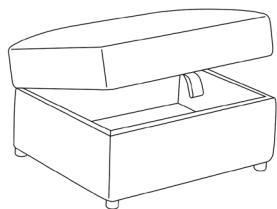

Sumptuous  
HYBRID SEATING

A MEMBER OF  
**ACID**  
ANTI COPYING IN DESIGN

ASPEN

SOFA  FACTORY<sup>®</sup>  
Designed & Manufactured in the UK

**Frames** - Constructed from solid birch wood. Selected MDF boards used for footstool construction. All joints glued and stapled for extra strength.

**Seat Cushions** - All seat cushions are constructed from foam with a 300g high-loft fibre wrap for maximum comfort and support. Cushions are reversible.

**Back Cushions** - All back cushions are filled with conjugate hollow virgin white fibre. Cushions are reversible.

**Feet** - Dark Wood Feet.

**Care Instructions** - Dry Clean Only.

**Options** - High Back Only.

**Storage Footstool**

H:43 x W:63 x D:66 (cm)

Full Body Fabric.

Bottom half body fabric / top half pattern.

**Large Storage Footstool**

**Armchair**

H:95 x W:110 x D:96 (cm)

HB: x1 Medium Scatters - Pattern both sides.

**Lovechair**

H:95 x W:136 x D:96 (cm)

HB: x1 Medium Scatters - Pattern both sides.

**2 Seater**

H:95 x W:172 x D:96 (cm)