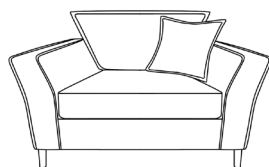

**Seat Cushions** - All seat cushions are constructed from foam with a 300g high-loft fibre wrap for maximum comfort and support. Cushions are reversible.

**Back Cushions** - All back cushions are filled with conjugate hollow virgin white fibre. Cushions are reversible.

H:43 x W:92 x D:66 (cm)

Full Body Fabric.

Bottom half body fabric / top half pattern.

**Standard Footstool**

H:43 x W:63 x D:66 (cm)

Full Body Fabric.

**Pip Accent Chair**

H:99 x W:78 x D:86 (cm)

**Armchair**

H:95 x W:110 x D:96 (cm)

HB: x1 Medium Scatters - Pattern both sides.

**Lovechair**

H:95 x W:136 x D:96 (cm)

HB: x1 Medium Scatters - Pattern both sides.

**2 Seater**

H:95 x W:172 x D:96 (cm)

HB: x2 Medium Scatters - Pattern both sides.

**3 Seater**

H:95 x W:205 x D:96 (cm)

HB: x2 Medium Scatters - Pattern both sides.

Lisbon Slate Collection

Lisbon Silver Collection

Lisbon Rock Collection

Lisbon Marine Collection