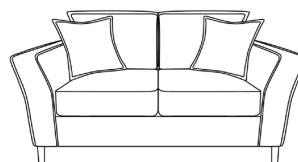

**Seat Cushions** - All seat cushions are constructed from foam with a 300g high-loft fibre wrap for maximum comfort and support. Cushions are reversible.

**Back Cushions** - All back cushions are filled with conjugate hollow virgin white fibre. Cushions are reversible.

H:43 x W:92 x D:66 (cm)

Full Body Fabric.

Bottom half body fabric / top half pattern.

**Standard Footstool**

H:43 x W:63 x D:66 (cm)

Full Body Fabric.

**Pip Accent Chair**

H:99 x W:78 x D:86 (cm)

**Armchair**

H:95 x W:110 x D:96 (cm)

HB: x1 Medium Scatters - Pattern both sides.

**Lovechair**

H:95 x W:136 x D:96 (cm)

HB: x1 Medium Scatters - Pattern both sides.

**2 Seater**

H:95 x W:172 x D:96 (cm)

HB: x2 Medium Scatters - Pattern both sides.

**3 Seater**

H:95 x W:205 x D:96 (cm)

HB: x2 Medium Scatters - Pattern both sides.

Lisbon Slate Collection

Lisbon Silver Collection

Lisbon Rock Collection

Lisbon Marine Collection