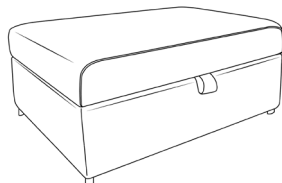

**Seat Cushions** - All seat cushions are constructed from foam with a 300g high-loft fibre wrap for maximum comfort and support. Cushions are reversible.

**Back Cushions** - All back cushions are filled with conjugate hollow virgin white fibre. Cushions are reversible.

**Feet** - Dark Wood Feet.

**Care Instructions** - Dry Clean Only.

**Options** - High Back Only.

**Storage Footstool**

H:43 x W:63 x D:66 (cm)

Full Body Fabric.

Bottom half body fabric / top half pattern.

**Large Storage Footstool**

H:43 x W:92 x D:66 (cm)

Full Body Fabric.

Bottom half body fabric / top half pattern.

**Standard Footstool**

H:43 x W:63 x D:66 (cm)

Full Body Fabric.

**Pip Accent Chair**

H:99 x W:78 x D:86 (cm)

**Armchair**

H:95 x W:110 x D:96 (cm)

HB: x1 Medium Scatters - Pattern both sides.

**Lovechair**

H:95 x W:136 x D:96 (cm)

HB: x1 Medium Scatters - Pattern both sides.

**2 Seater**

H:95 x W:172 x D:96 (cm)