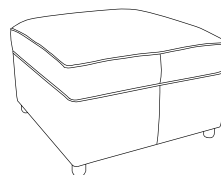

**Feet** - Dark Wood Feet.

**Care Instructions** - Dry Clean Only.

**Options** - High Back Only.

**Storage Footstool**

H:43 x W:63 x D:66 (cm)

Full Body Fabric.

Bottom half body fabric / top half pattern.

**Large Storage Footstool**

H:43 x W:92 x D:66 (cm)

Full Body Fabric.

Bottom half body fabric / top half pattern.

**Standard Footstool**

H:43 x W:63 x D:66 (cm)

Full Body Fabric.

**Pip Accent Chair**

H:99 x W:78 x D:86 (cm)

**Armchair**

H:95 x W:110 x D:96 (cm)

HB: x1 Medium Scatters - Pattern both sides.

**Lovechair**

H:95 x W:136 x D:96 (cm)

HB: x1 Medium Scatters - Pattern both sides.

**2 Seater**

H:95 x W:172 x D:96 (cm)

HB: x2 Medium Scatters - Pattern both sides.

**3 Seater**

H:95 x W:205 x D:96 (cm)

HB: x2 Medium Scatters - Pattern both sides.

Lisbon Slate Collection

Lisbon Silver Collection

Lisbon Rock Collection

Lisbon Marine Collection