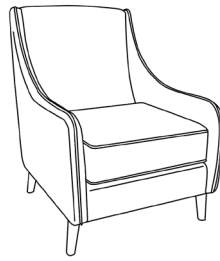

Seat Cushions - All seat cushions are constructed from foam with a 300g high-loft fibre wrap for maximum comfort and support. Seat cushions are not reversible.

Back Cushions - All back cushions are filled with conjugate hollow virgin white fibre. Standard Back Cushions are not reversible.

Feet - Dark Wood Cone Leg.

Care Instructions - Dry Clean Only.

Options - High Back Only.

Storage Footstool
H:43 x W:63 x D:66 (cm)
Body Fabric Only.

Accent Chair - Kew
H:88 x W:70 x D:85 (cm)
Plain or Pattern

Accent Chair - Pip
H:99 x W:78 x D:86 (cm)
Plain or Pattern

Standard Footstool
H:43 x W:63 x D:66 (cm)
Body Fabric Only.

2 Seater
H:90 x W:171 x D:90 (cm)
x2 Medium Scatters - Accent Fabric.

3 Seater
H:90 x W:201 x D:90 (cm)
x2 Medium Scatters - Accent Fabric.