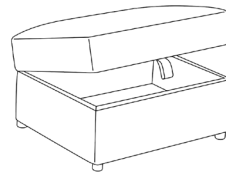

**Feet** - Dark Feet Only.

**Care Instructions** - Dry Clean Only.

**Options** - High Back & Scatter Back.

**Half-Moon Footstool**

Full Alexandra

H:52 x W:90 x D:70cm

**Designer Footstool**

Full Alexandra or Waffle

H:40 x W:95 x D:65cm

**Standard Footstool**

Full Alexandra

H:43 x W:63 x D:66cm

**Storage Footstool**

Full Alexandra

H:43 x W:63 x D:66cm

**Twister Chair**

x1 Large Cushion in Alexandra

x2 Medium Scatters in Waffle

Large: H:100 x W:135 x D:135cm

Medium: H:100 x W:120 x D:120cm

**Standard Chair**

High Back Only:

x1 Small Waffle Scatter.

H:94 x W:105 x D:94cm

H:94 x W:288 x D:288cm