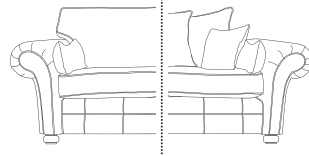

**Seat Cushions** - All seat cushions are constructed from foam with a 300g high-loft fibre wrap for maximum comfort and support. Seat cushions are reversible.

**Back Cushions** - All back cushions are filled with conjugate hollow virgin white fibre. Standard Back Cushions are reversible.

H:40 x W:95 x D:65cm

**Standard Footstool**

Full Alexandra

H:43 x W:63 x D:66cm

**Storage Footstool**

Full Alexandra

H:43 x W:63 x D:66cm

**Twister Chair**

x1 Large Cushion in Alexandra

x2 Medium Scatters in Waffle

Large: H:100 x W:135 x D:135cm

Medium: H:100 x W:120 x D:120cm

**Standard Chair**

High Back Only:

x1 Small Waffle Scatter.

H:94 x W:105 x D:94cm

**Love Chair**

High Back Only:

x1 Small Waffle Scatter.

H:94 x W:150 x D:94cm

**2 Seater Sofa**

x2 Small Waffle Scatters.

H:94 x W:180 x D:94cm

**3 Seater Sofa**