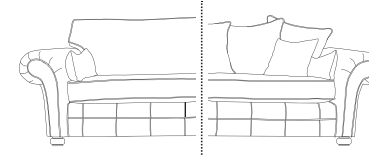

**Seat Cushions** - All seat cushions are constructed from foam with a 300g high-loft fibre wrap for maximum comfort and support. Seat cushions are reversible.

**Back Cushions** - All back cushions are filled with conjugate hollow virgin white fibre. Standard Back Cushions are reversible.

x1 Large Cushion in Alexandra

x2 Medium Scatters in Waffle

Large: H:100 x W:135 x D:135cm

Medium: H:100 x W:120 x D:120cm

**Standard Chair**

High Back Only:

x1 Small Waffle Scatter.

H:94 x W:105 x D:94cm

**Love Chair**

High Back Only:

x1 Small Waffle Scatter.

H:94 x W:150 x D:94cm

**2 Seater Sofa**

x2 Small Waffle Scatters.

H:94 x W:180 x D:94cm

**3 Seater Sofa**

x2 Small Waffle Scatters.

H:94 x W:210 x D:94cm

**4 Seater Sofa**

x2 Small Waffle Scatters.

H:94 x W:265 x D:94cm

**3 Seater Sofabed**

x2 Small Waffle Scatters.

H:94 x W:210 x D:94cm