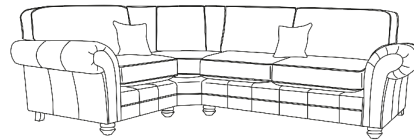

1 Corner 2

x2 Small Waffle Scatters.

H:94 x W:216 x D:288cm