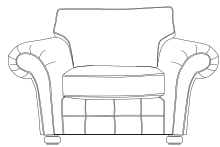

**Seat Cushions** - All seat cushions are constructed from foam with a 300g high-loft fibre wrap for maximum comfort and support. Seat cushions are reversible.

**Back Cushions** - All back cushions are filled with conjugate hollow virgin white fibre. Standard Back Cushions are reversible.

H:40 x W:95 x D:65cm

**Standard Footstool**

Full Alexandra

H:43 x W:63 x D:66cm

**Storage Footstool**

Full Alexandra

H:43 x W:63 x D:66cm

**Twister Chair**

x1 Large Cushion in Alexandra

x2 Medium Scatters in Waffle

Large: H:100 x W:135 x D:135cm

Medium: H:100 x W:120 x D:120cm

**Standard Chair**

High Back Only:

x1 Small Waffle Scatter.

H:94 x W:105 x D:94cm

**Love Chair**

High Back Only:

x1 Small Waffle Scatter.

H:94 x W:150 x D:94cm

**2 Seater Sofa**

x2 Small Waffle Scatters.

H:94 x W:180 x D:94cm

**3 Seater Sofa**