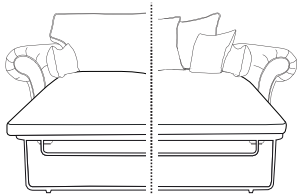

x1 Large Cushion in Alexandra

x2 Medium Scatters in Waffle

Large: H:100 x W:135 x D:135cm

Medium: H:100 x W:120 x D:120cm

**Standard Chair**

High Back Only:

x1 Small Waffle Scatter.

H:94 x W:105 x D:94cm

**Love Chair**

High Back Only:

x1 Small Waffle Scatter.

H:94 x W:150 x D:94cm

**2 Seater Sofa**

x2 Small Waffle Scatters.

H:94 x W:180 x D:94cm

**3 Seater Sofa**

x2 Small Waffle Scatters.

H:94 x W:210 x D:94cm

**4 Seater Sofa**

x2 Small Waffle Scatters.

H:94 x W:265 x D:94cm

**3 Seater Sofabed**

x2 Small Waffle Scatters.

H:94 x W:210 x D:94cm

H:94 x W:288 x D:288cm