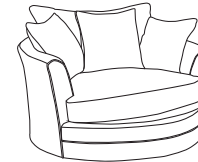

**Seat Cushions** - All seat cushions are constructed from foam with a 300g high-loft fibre wrap for maximum comfort and support. Seat cushions are reversible.

**Back Cushions** - All back cushions are filled with conjugate hollow virgin white fibre. Standard Back Cushions are reversible.

H:40 x W:95 x D:65cm

**Standard Footstool**

Full Alexandra

H:43 x W:63 x D:66cm

**Storage Footstool**

Full Alexandra

H:43 x W:63 x D:66cm

**Twister Chair**

x1 Large Cushion in Alexandra

x2 Medium Scatters in Waffle

Large: H:100 x W:135 x D:135cm

Medium: H:100 x W:120 x D:120cm

**Standard Chair**

High Back Only:

x1 Small Waffle Scatter.

H:94 x W:105 x D:94cm

**Love Chair**

High Back Only:

x1 Small Waffle Scatter.

H:94 x W:150 x D:94cm

**2 Seater Sofa**

x2 Small Waffle Scatters.

H:94 x W:180 x D:94cm

**3 Seater Sofa**