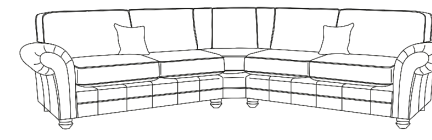

x2 Small Waffle Scatters.

H:94 x W:210 x D:94cm

**4 Seater Sofa**

x2 Small Waffle Scatters.

H:94 x W:265 x D:94cm

**3 Seater Sofabed**

x2 Small Waffle Scatters.

H:94 x W:210 x D:94cm

**2 Corner 1**

x2 Small Waffle Scatters.

H:94 x W:288 x D:216cm

**1 Corner 2**

x2 Small Waffle Scatters.

H:94 x W:216 x D:288cm

**2 Corner 2**

x2 Small Waffle Scatters.

H:94 x W:288 x D:288cm