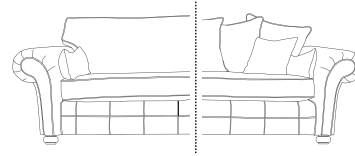

**Seat Cushions** - All seat cushions are constructed from foam with a 300g high-loft fibre wrap for maximum comfort and support. Seat cushions are reversible.

**Back Cushions** - All back cushions are filled with conjugate hollow virgin white fibre. Standard Back Cushions are reversible.

x1 Large Cushion in Alexandra

x2 Medium Scatters in Waffle

Large: H:100 x W:135 x D:135cm

Medium: H:100 x W:120 x D:120cm

**Standard Chair**

High Back Only:

x1 Small Waffle Scatter.

H:94 x W:105 x D:94cm

**Love Chair**

High Back Only:

x1 Small Waffle Scatter.

H:94 x W:150 x D:94cm

**2 Seater Sofa**

x2 Small Waffle Scatters.

H:94 x W:180 x D:94cm

**3 Seater Sofa**

x2 Small Waffle Scatters.

H:94 x W:210 x D:94cm

**4 Seater Sofa**

x2 Small Waffle Scatters.

H:94 x W:265 x D:94cm

**3 Seater Sofabed**

x2 Small Waffle Scatters.

H:94 x W:210 x D:94cm