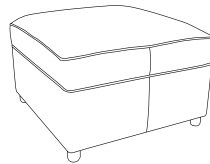

**Seat Cushions** - All seat cushions are constructed from foam with a 300g high-loft fibre wrap for maximum comfort and support. Seat cushions are reversible.

**Back Cushions** - All back cushions are filled with conjugate hollow virgin white fibre. Standard Back Cushions are reversible.

**Feet** - Dark Feet Only.

**Care Instructions** - Dry Clean Only.

**Options** - High Back & Scatter Back.

**Half-Moon Footstool**

Full Alexandra

H:52 x W:90 x D:70cm

**Designer Footstool**

Full Alexandra or Waffle

H:40 x W:95 x D:65cm

**Standard Footstool**

Full Alexandra

H:43 x W:63 x D:66cm

**Storage Footstool**

Full Alexandra

H:43 x W:63 x D:66cm

**Twister Chair**

x1 Large Cushion in Alexandra

x2 Medium Scatters in Waffle

Large: H:100 x W:135 x D:135cm

Medium: H:100 x W:120 x D:120cm

**Standard Chair**

High Back Only:

x1 Small Waffle Scatter.

H:94 x W:105 x D:94cm