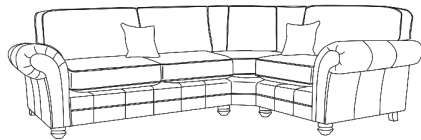

x1 Large Cushion in Alexandra

x2 Medium Scatters in Waffle

Large: H:100 x W:135 x D:135cm

Medium: H:100 x W:120 x D:120cm

**Standard Chair**

High Back Only:

x1 Small Waffle Scatter.

H:94 x W:105 x D:94cm

**Love Chair**

High Back Only:

x1 Small Waffle Scatter.

H:94 x W:150 x D:94cm

**2 Seater Sofa**

x2 Small Waffle Scatters.

H:94 x W:180 x D:94cm

**3 Seater Sofa**

x2 Small Waffle Scatters.

H:94 x W:210 x D:94cm

**4 Seater Sofa**

x2 Small Waffle Scatters.

H:94 x W:265 x D:94cm

**3 Seater Sofabed**

x2 Small Waffle Scatters.

H:94 x W:210 x D:94cm