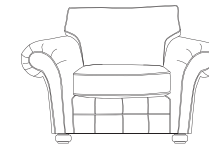

**Seat Cushions** - All seat cushions are constructed from foam with a 300g high-loft fibre wrap for maximum comfort and support. Seat cushions are reversible.

**Back Cushions** - All back cushions are filled with conjugate hollow virgin white fibre. Standard Back Cushions are reversible.

H:40 x W:95 x D:65cm

**Standard Footstool**

Full Alexandra

H:43 x W:63 x D:66cm

**Storage Footstool**

Full Alexandra

H:43 x W:63 x D:66cm

**Twister Chair**

x1 Large Cushion in Alexandra

x2 Medium Scatters in Waffle

Large: H:100 x W:135 x D:135cm

Medium: H:100 x W:120 x D:120cm

**Standard Chair**

High Back Only:

x1 Small Waffle Scatter.

H:94 x W:105 x D:94cm

**Love Chair**

High Back Only:

x1 Small Waffle Scatter.

H:94 x W:150 x D:94cm

**2 Seater Sofa**

x2 Small Waffle Scatters.

H:94 x W:180 x D:94cm

**3 Seater Sofa**