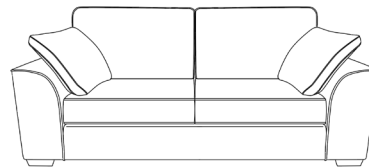

Seat Cushions - All seat cushions are constructed from foam with a 300g high-loft fibre wrap for maximum comfort and support.

Back Cushions - All back cushions are filled with conjugate hollow virgin white fibre.

Vogue Stone Collection

Waffle Grey Collection

Waffle Silver Collection

Waffle Latte Collection

Standard Footstool
H:43 x W:63 x D:66 (cm)
Body Fabric Only.

Storage Footstool
H:43 x W:63 x D:66 (cm)
Body Fabric Only.

Chaise Footstool
H:47 x W:66 x D:100 (cm)
Body Fabric Only.

Armchair
H:98 x W:104 x D:96 (cm)
x1 Small Scatter Cushion - Body Fabric

Lovechair
H:98 x W:141.5 x D:96 (cm)
x1 Small Scatter Cushion - Body Fabric

2 Seater
H:98 x W:176 x D:96 (cm)
x2 Bolsters in Body Fabric.

3 Seater
H:98 x W:210 x D:96 (cm)
x2 Bolsters in Body Fabric.

Sofabed
H:98 x W:188 x D:96 (cm)
x2 Bolsters in Body Fabric.