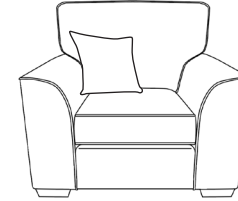

Frames - Constructed from solid birch wood. Selected MDF boards used for footstool construction. All joints glued and stapled for extra strength.

Seat Cushions - All seat cushions are constructed from foam with a 300g high-loft fibre wrap for maximum comfort and support.

Back Cushions - All back cushions are filled with conjugate hollow virgin white fibre.

Feet - Dark Wood Leg.

Care Instructions - Dry Clean Only.

Options - High Back Only.

Standard Footstool

H:43 x W:63 x D:66 (cm)
Body Fabric Only.

Storage Footstool

H:43 x W:63 x D:66 (cm)
Body Fabric Only.

Chaise Footstool

H:47 x W:66 x D:100 (cm)
Body Fabric Only.

Armchair

H:98 x W:104 x D:96 (cm)
x1 Small Scatter Cushion

Lovechair

H:98 x W:132 x D:96 (cm)
x2 Arm Pads in Body Fabric.
x1 Small Scatter Cushion.