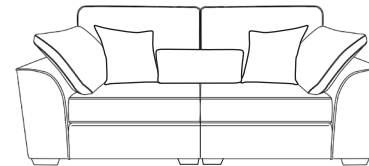

Seat Cushions - All seat cushions are constructed from foam with a 300g high-loft fibre wrap for maximum comfort and support.

Back Cushions - All back cushions are filled with conjugate hollow virgin white fibre.

Feet - Dark Wood Leg.

Care Instructions - Dry Clean Only.

Options - High Back Only.

Standard Footstool

H:43 x W:63 x D:66 (cm)
Body Fabric Only.

Storage Footstool

H:43 x W:63 x D:66 (cm)
Body Fabric Only.

Chaise Footstool

H:47 x W:66 x D:100 (cm)
Body Fabric Only.

Armchair

H:98 x W:104 x D:96 (cm)
x1 Small Scatter Cushion

Lovechair

H:98 x W:132 x D:96 (cm)
x2 Arm Pads in Body Fabric.
x1 Small Scatter Cushion.

2 Seater

H:98 x W:176 x D:96 (cm)
x2 Arm Pads in Body Fabric.
x2 Small Scatter Cushions.

3 Seater

H:98 x W:210 x D:96 (cm)
x2 Arm Pads in Body Fabric.
x2 Small Scatter Cushions.

4 Seater Split

H:98 x W:253 x D:96 (cm)
x2 Arm Pads in Body Fabric / x1 Accent Bolster - Body or Accent Fabric.
x2 Small Scatter Cushions.