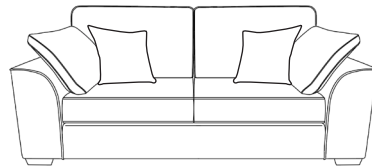

Seat Cushions - All seat cushions are constructed from foam with a 300g high-loft fibre wrap for maximum comfort and support.

Back Cushions - All back cushions are filled with conjugate hollow virgin white fibre.

Feet - Dark Wood Leg.

Care Instructions - Dry Clean Only.

Options - High Back Only.

Standard Footstool

H:43 x W:63 x D:66 (cm)
Body Fabric Only.

Storage Footstool

H:43 x W:63 x D:66 (cm)
Body Fabric Only.

Chaise Footstool

H:47 x W:66 x D:100 (cm)
Body Fabric Only.

Armchair

H:98 x W:104 x D:96 (cm)
x1 Small Scatter Cushion

Lovechair

H:98 x W:132 x D:96 (cm)
x2 Arm Pads in Body Fabric.
x1 Small Scatter Cushion.

2 Seater

H:98 x W:176 x D:96 (cm)
x2 Arm Pads in Body Fabric.
x2 Small Scatter Cushions.

3 Seater

H:98 x W:210 x D:96 (cm)
x2 Arm Pads in Body Fabric.
x2 Small Scatter Cushions.

4 Seater Split

H:98 x W:253 x D:96 (cm)
x2 Arm Pads in Body Fabric / x1 Accent Bolster - Body or Accent Fabric.
x2 Small Scatter Cushions.