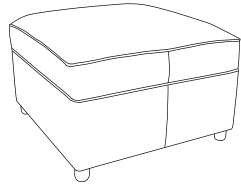

Frames - Constructed from solid birch wood. Selected MDF boards used for footstool construction. All joints glued and stapled for extra strength.

Seat Cushions - All seat cushions are constructed from foam with a 300g high-loft fibre wrap for maximum comfort and support.

Back Cushions - All back cushions are filled with conjugate hollow virgin white fibre.

Feet - Dark Wood Leg.

Care Instructions - Dry Clean Only.

Options - High Back Only.

Standard Footstool

H:43 x W:63 x D:66 (cm)
Body Fabric Only.

Storage Footstool

H:43 x W:63 x D:66 (cm)
Body Fabric Only.

Chaise Footstool

H:47 x W:66 x D:100 (cm)
Body Fabric Only.

Armchair

H:98 x W:104 x D:96 (cm)
x1 Small Scatter Cushion

Lovechair

H:98 x W:132 x D:96 (cm)
x2 Arm Pads in Body Fabric.
x1 Small Scatter Cushion.