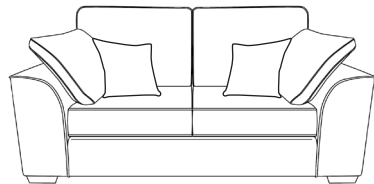

Seat Cushions - All seat cushions are constructed from foam with a 300g high-loft fibre wrap for maximum comfort and support.

Back Cushions - All back cushions are filled with conjugate hollow virgin white fibre.

Feet - Dark Wood Leg.

Care Instructions - Dry Clean Only.

Options - High Back Only.

Standard Footstool

H:43 x W:63 x D:66 (cm)
Body Fabric Only.

Storage Footstool

H:43 x W:63 x D:66 (cm)
Body Fabric Only.

Chaise Footstool

H:47 x W:66 x D:100 (cm)
Body Fabric Only.

Armchair

H:98 x W:104 x D:96 (cm)
x1 Small Scatter Cushion

Lovechair

H:98 x W:132 x D:96 (cm)
x2 Arm Pads in Body Fabric.
x1 Small Scatter Cushion.

2 Seater

H:98 x W:176 x D:96 (cm)
x2 Arm Pads in Body Fabric.
x2 Small Scatter Cushions.

3 Seater

H:98 x W:210 x D:96 (cm)
x2 Arm Pads in Body Fabric.
x2 Small Scatter Cushions.

4 Seater Split

H:98 x W:253 x D:96 (cm)
x2 Arm Pads in Body Fabric / x1 Accent Bolster - Body or Accent Fabric.
x2 Small Scatter Cushions.