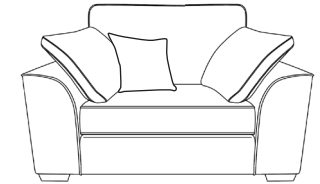

Frames - Constructed from solid birch wood. Selected MDF boards used for footstool construction. All joints glued and stapled for extra strength.

Seat Cushions - All seat cushions are constructed from foam with a 300g high-loft fibre wrap for maximum comfort and support.

Back Cushions - All back cushions are filled with conjugate hollow virgin white fibre.

Feet - Dark Wood Leg.

Care Instructions - Dry Clean Only.

Options - High Back Only.

Standard Footstool

H:43 x W:63 x D:66 (cm)
Body Fabric Only.

Storage Footstool

H:43 x W:63 x D:66 (cm)
Body Fabric Only.

Chaise Footstool

H:47 x W:66 x D:100 (cm)
Body Fabric Only.

Armchair

H:98 x W:104 x D:96 (cm)
x1 Small Scatter Cushion

Lovechair

H:98 x W:132 x D:96 (cm)
x2 Arm Pads in Body Fabric.
x1 Small Scatter Cushion.