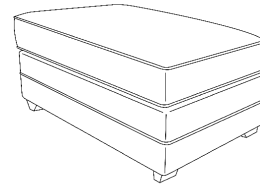

Frames - Constructed from solid birch wood. Selected MDF boards used for footstool construction. All joints glued and stapled for extra strength.

Seat Cushions - All seat cushions are constructed from foam with a 300g high-loft fibre wrap for maximum comfort and support.

Back Cushions - All back cushions are filled with conjugate hollow virgin white fibre.

Feet - Dark Wood Leg.

Care Instructions - Dry Clean Only.

Options - High Back Only.

Standard Footstool

H:43 x W:63 x D:66 (cm)
Body Fabric Only.

Storage Footstool

H:43 x W:63 x D:66 (cm)
Body Fabric Only.

Chaise Footstool

H:47 x W:66 x D:100 (cm)
Body Fabric Only.

Armchair

H:98 x W:104 x D:96 (cm)
x1 Small Scatter Cushion

Lovechair

H:98 x W:132 x D:96 (cm)
x2 Arm Pads in Body Fabric.
x1 Small Scatter Cushion.