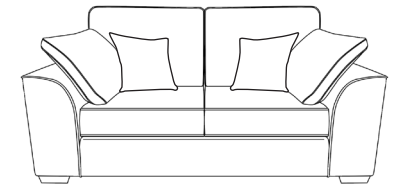

Seat Cushions - All seat cushions are constructed from foam with a 300g high-loft fibre wrap for maximum comfort and support.

Back Cushions - All back cushions are filled with conjugate hollow virgin white fibre.

Feet - Dark Wood Leg.

Care Instructions - Dry Clean Only.

Options - High Back Only.

Standard Footstool

H:43 x W:63 x D:66 (cm)
Body Fabric Only.

Storage Footstool

H:43 x W:63 x D:66 (cm)
Body Fabric Only.

Chaise Footstool

H:47 x W:66 x D:100 (cm)
Body Fabric Only.

Armchair

H:98 x W:104 x D:96 (cm)
x1 Small Scatter Cushion

Lovechair

H:98 x W:132 x D:96 (cm)
x2 Arm Pads in Body Fabric.
x1 Small Scatter Cushion.

2 Seater

H:98 x W:176 x D:96 (cm)
x2 Arm Pads in Body Fabric.
x2 Small Scatter Cushions.

3 Seater

H:98 x W:210 x D:96 (cm)
x2 Arm Pads in Body Fabric.
x2 Small Scatter Cushions.

4 Seater Split

H:98 x W:253 x D:96 (cm)
x2 Arm Pads in Body Fabric / x1 Accent Bolster - Body or Accent Fabric.
x2 Small Scatter Cushions.