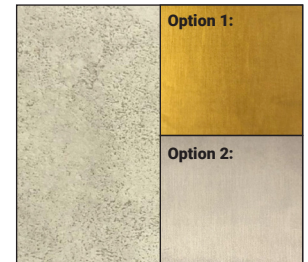

2 Seater

H:92 x W:171 x D:100 (cm)

Option 1: Gold Leg / Gold Pipe / Gold Scatter
Option 2: Silver Leg / Silver Pipe / Silver Scatter
x2 Medium Scatters

3 Seater

H:92 x W:205 x D:100 (cm)

Option 1: Gold Leg / Gold Pipe / Gold Scatter
Option 2: Silver Leg / Silver Pipe / Silver Scatter
x2 Medium Scatters

Option 1 (Gold) & Option 2 (Silver) can not be mixed, please choose either 1 or 2.

Swatch Option:

Infinity Silver Collection

Infinity Pearl Collection

Infinity Granite Collection

Infinity Stone Collection