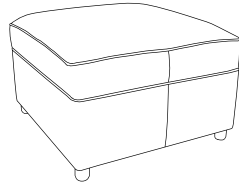

FRASER

A MEMBER OF
ACID[®]
ANTI COPYING IN DESIGN

Frames - Constructed from solid birch wood. Selected MDF boards used for footstool construction. All joints glued and stapled for extra strength.

Seat Cushions - All seat cushions are constructed from foam with a 300g high-loft fibre wrap for maximum comfort and support. Seat cushions are reversible.

Back Cushions - All back cushions are filled with conjugate hollow virgin white fibre. Standard Back Cushions are reversible.

Medium Scatter - Double Plinth Stitch

Feet - Gold or Silver Feet & Pipe.

Care Instructions - Dry Clean Only.

Options - High Back Only.

Standard Footstool

H:43 x W:63 x D:66 (cm)

Storage Footstool

H:43 x W:63 x D:66 (cm)

Designer Chair

H:99 x W:78 x D:86 (cm)

Option 1: Gold Leg / Gold Scatter
Option 2: Silver Leg / Silver Scatter
x1 Medium Scatter

2 Seater

H:92 x W:171 x D:100 (cm)

Option 1: Gold Leg / Gold Pipe / Gold Scatter
Option 2: Silver Leg / Silver Pipe / Silver Scatter
x2 Medium Scatters

3 Seater

H:92 x W:205 x D:100 (cm)

Option 1: Gold Leg / Gold Pipe / Gold Scatter
Option 2: Silver Leg / Silver Pipe / Silver Scatter
x2 Medium Scatters