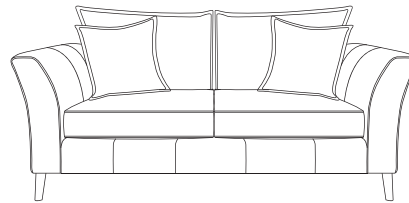

Back Cushions - All back cushions are filled with conjugate hollow virgin white fibre. Standard Back Cushions are reversible.

Medium Scatter - Double Plinth Stitch

Feet - Gold or Silver Feet & Pipe.

Care Instructions - Dry Clean Only.

Options - High Back Only.

Standard Footstool

H:43 x W:63 x D:66 (cm)

Storage Footstool

H:43 x W:63 x D:66 (cm)

Designer Chair

H:99 x W:78 x D:86 (cm)

Option 1: Gold Leg / Gold Scatter
Option 2: Silver Leg / Silver Scatter
x1 Medium Scatter

Armchair

H:92 x W:109 x D:100 (cm)

Option 1: Gold Leg / Gold Pipe / Gold Scatter
Option 2: Silver Leg / Silver Pipe / Silver Scatter
x1 Medium Scatter

Lovechair

H:92 x W:134 x D:100 (cm)

Option 1: Gold Leg / Gold Pipe / Gold Scatter
Option 2: Silver Leg / Silver Pipe / Silver Scatter
x1 Medium Scatter

2 Seater

H:92 x W:171 x D:100 (cm)

Option 1: Gold Leg / Gold Pipe / Gold Scatter
Option 2: Silver Leg / Silver Pipe / Silver Scatter
x2 Medium Scatters

3 Seater

H:92 x W:205 x D:100 (cm)

Option 1: Gold Leg / Gold Pipe / Gold Scatter
Option 2: Silver Leg / Silver Pipe / Silver Scatter
x2 Medium Scatters