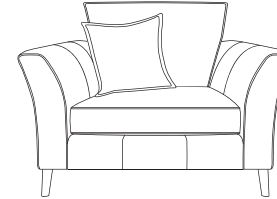

Back Cushions - All back cushions are filled with conjugate hollow virgin white fibre. Standard Back Cushions are reversible.

Medium Scatter - Double Plinth Stitch

Feet - Gold or Silver Feet & Pipe.

Care Instructions - Dry Clean Only.

Options - High Back Only.

Standard Footstool

H:43 x W:63 x D:66 (cm)

Storage Footstool

H:43 x W:63 x D:66 (cm)

Designer Chair

H:99 x W:78 x D:86 (cm)

Option 1: Gold Leg / Gold Scatter
Option 2: Silver Leg / Silver Scatter
x1 Medium Scatter

Armchair

H:92 x W:109 x D:100 (cm)

Option 1: Gold Leg / Gold Pipe / Gold Scatter
Option 2: Silver Leg / Silver Pipe / Silver Scatter
x1 Medium Scatter

Lovechair

H:92 x W:134 x D:100 (cm)

Option 1: Gold Leg / Gold Pipe / Gold Scatter
Option 2: Silver Leg / Silver Pipe / Silver Scatter
x1 Medium Scatter

2 Seater

H:92 x W:171 x D:100 (cm)

Option 1: Gold Leg / Gold Pipe / Gold Scatter
Option 2: Silver Leg / Silver Pipe / Silver Scatter
x2 Medium Scatters

3 Seater

H:92 x W:205 x D:100 (cm)

Option 1: Gold Leg / Gold Pipe / Gold Scatter
Option 2: Silver Leg / Silver Pipe / Silver Scatter
x2 Medium Scatters