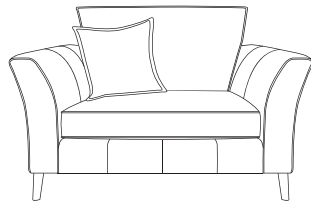

Back Cushions - All back cushions are filled with conjugate hollow virgin white fibre. Standard Back Cushions are reversible.

Medium Scatter - Double Plinth Stitch

Feet - Gold or Silver Feet & Pipe.

Care Instructions - Dry Clean Only.

Options - High Back Only.

Standard Footstool

H:43 x W:63 x D:66 (cm)

Storage Footstool

H:43 x W:63 x D:66 (cm)

Designer Chair

H:99 x W:78 x D:86 (cm)

Option 1: Gold Leg / Gold Scatter
Option 2: Silver Leg / Silver Scatter
x1 Medium Scatter

Armchair

H:92 x W:109 x D:100 (cm)

Option 1: Gold Leg / Gold Pipe / Gold Scatter
Option 2: Silver Leg / Silver Pipe / Silver Scatter
x1 Medium Scatter

Lovechair

H:92 x W:134 x D:100 (cm)

Option 1: Gold Leg / Gold Pipe / Gold Scatter
Option 2: Silver Leg / Silver Pipe / Silver Scatter
x1 Medium Scatter

2 Seater

H:92 x W:171 x D:100 (cm)

Option 1: Gold Leg / Gold Pipe / Gold Scatter
Option 2: Silver Leg / Silver Pipe / Silver Scatter
x2 Medium Scatters

3 Seater

H:92 x W:205 x D:100 (cm)

Option 1: Gold Leg / Gold Pipe / Gold Scatter
Option 2: Silver Leg / Silver Pipe / Silver Scatter
x2 Medium Scatters