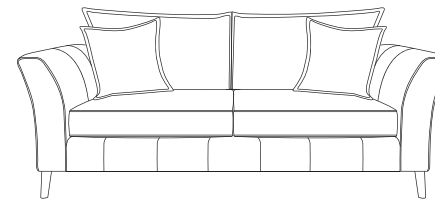

Back Cushions - All back cushions are filled with conjugate hollow virgin white fibre. Standard Back Cushions are reversible.

Medium Scatter - Double Plinth Stitch

Feet - Gold or Silver Feet & Pipe.

Care Instructions - Dry Clean Only.

Options - High Back Only.

Standard Footstool

H:43 x W:63 x D:66 (cm)

Storage Footstool

H:43 x W:63 x D:66 (cm)

Designer Chair

H:99 x W:78 x D:86 (cm)

Option 1: Gold Leg / Gold Scatter
Option 2: Silver Leg / Silver Scatter
x1 Medium Scatter

Armchair

H:92 x W:109 x D:100 (cm)

Option 1: Gold Leg / Gold Pipe / Gold Scatter
Option 2: Silver Leg / Silver Pipe / Silver Scatter
x1 Medium Scatter

Lovechair

H:92 x W:134 x D:100 (cm)

Option 1: Gold Leg / Gold Pipe / Gold Scatter
Option 2: Silver Leg / Silver Pipe / Silver Scatter
x1 Medium Scatter

2 Seater

H:92 x W:171 x D:100 (cm)

Option 1: Gold Leg / Gold Pipe / Gold Scatter
Option 2: Silver Leg / Silver Pipe / Silver Scatter
x2 Medium Scatters

3 Seater

H:92 x W:205 x D:100 (cm)

Option 1: Gold Leg / Gold Pipe / Gold Scatter
Option 2: Silver Leg / Silver Pipe / Silver Scatter
x2 Medium Scatters