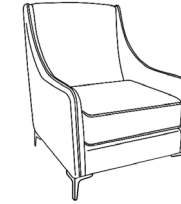

Seat Cushions - All seat cushions are constructed from foam with a 300g high-loft fibre wrap for maximum comfort and support. Seat cushions are not reversible.

Back Cushions - All back cushions are filled with conjugate hollow virgin white fibre. Standard Back Cushions are not reversible.

Feet - Dark Metal Feet.

Care Instructions - Dry Clean Only.

Options - High Back Only.

Standard Footstool
H:43 x W:63 x D:66 (cm)
Body Fabric Only.

Storage Footstool
H:43 x W:63 x D:66 (cm)
Body Fabric Only.

Small Round Footstool
H:33 x W:80 x D:80 (cm)
Body Fabric Only.

Accent Chair - Pip
H:99 x W:78 x D:86 (cm)
Body Fabric Only.

Accent Chair - Kew
H:88 x W:70 x D:85 (cm)
Body Fabric Only.

Armchair
H:92 x W:92 x D:90 (cm)

Lovechair
H:92 x W:124 x D:90 (cm)
x2 Bolsters in Body Fabric

2 Seater
H:92 x W:164 x D:90 (cm)
x2 Bolsters in Body Fabric.

3 Seater
H:92 x W:197 x D:90 (cm)
x2 Bolsters in Body Fabric.

Swatch Option:

Plush Khaki Collection